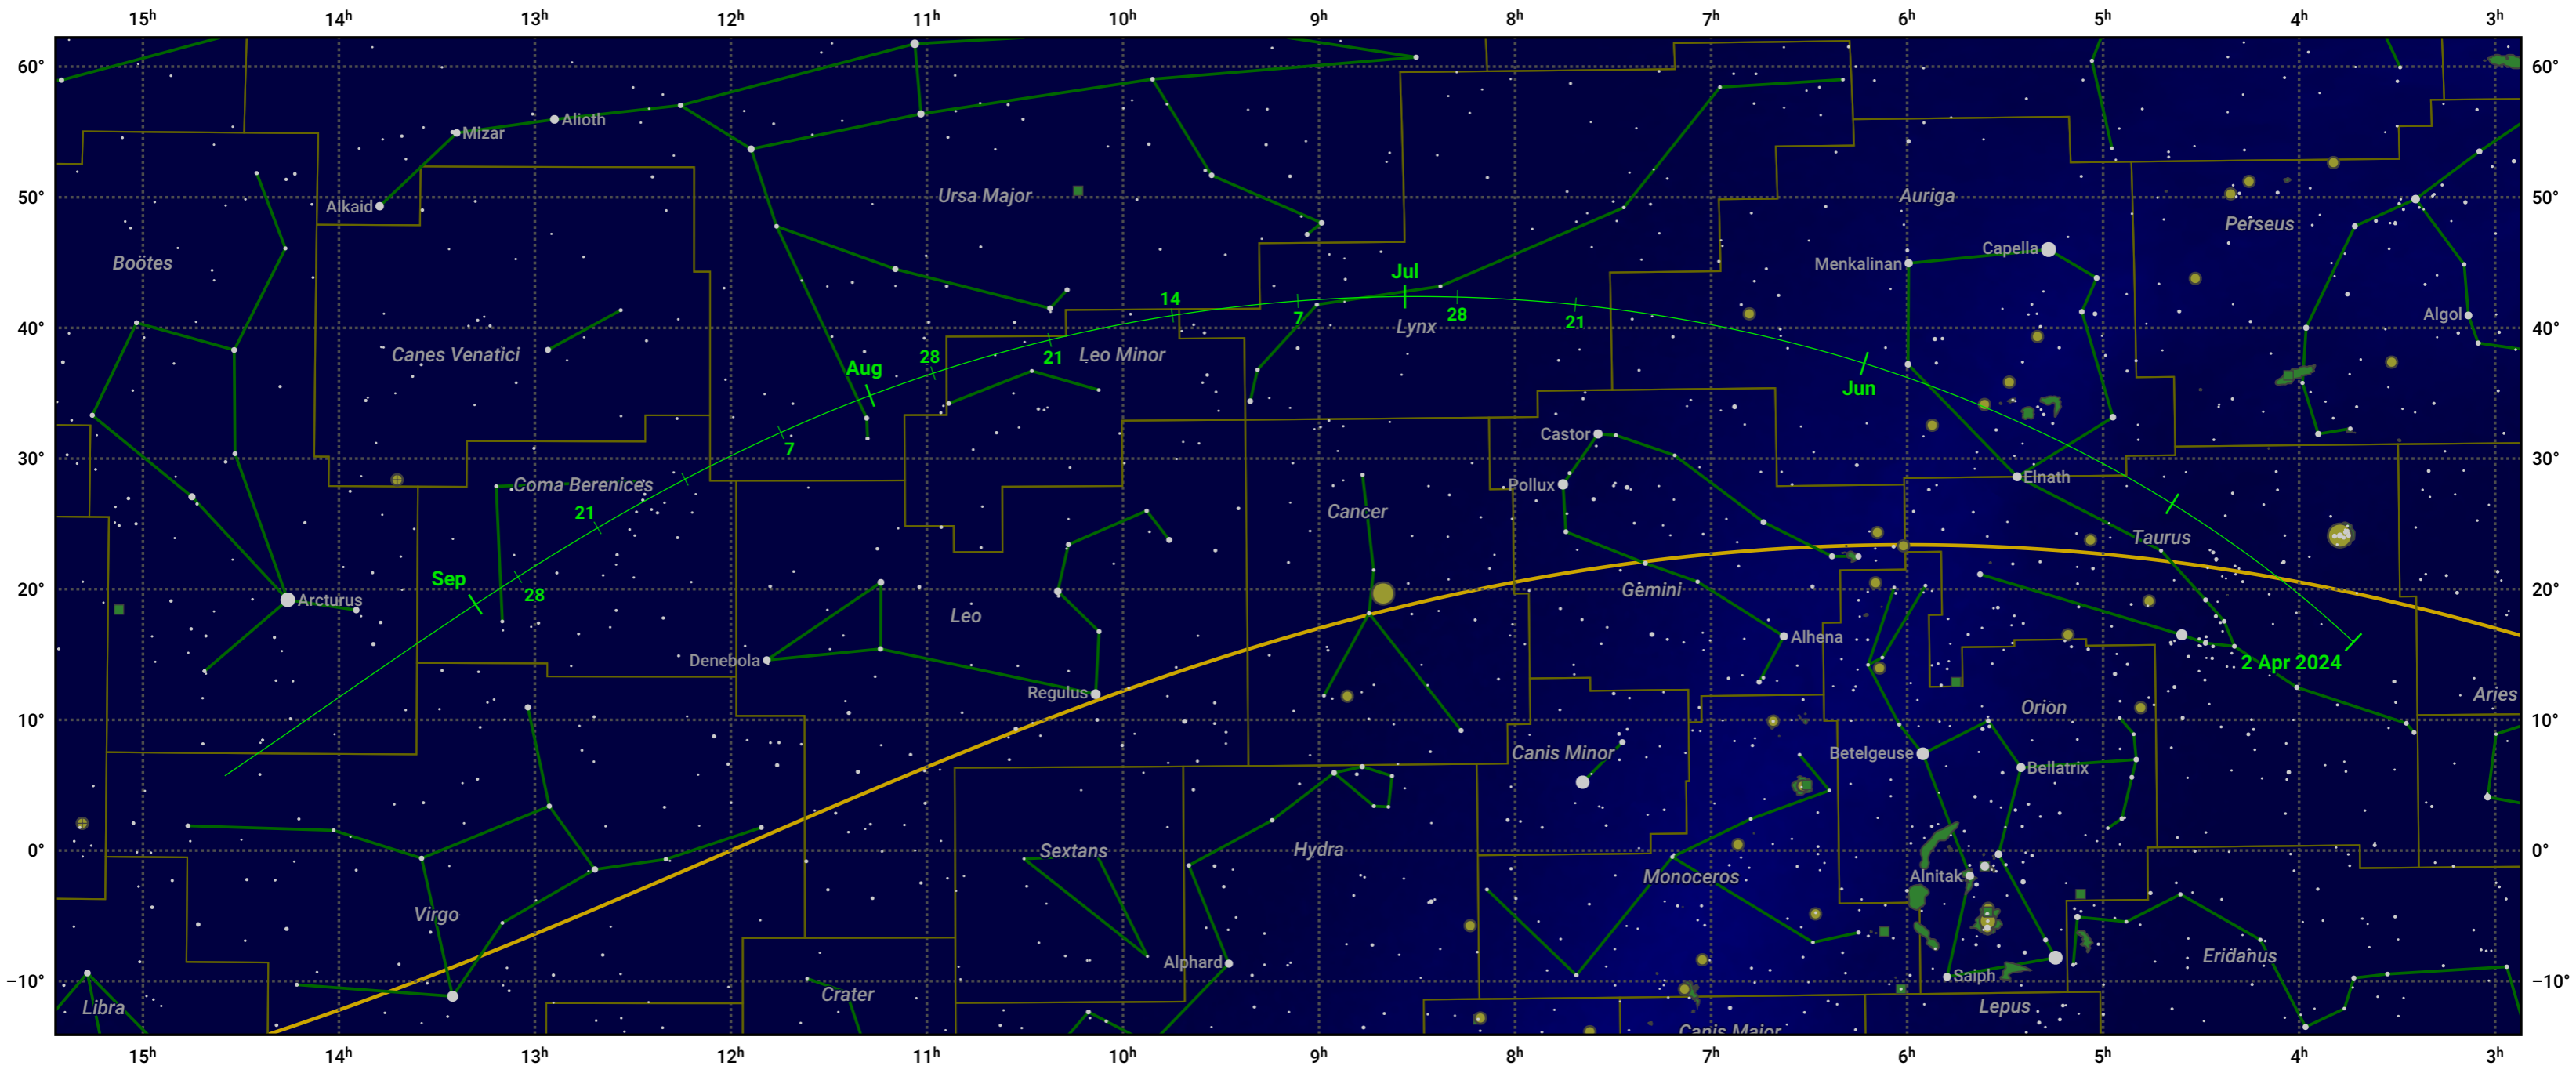

# The path of 13P/Olbers starting on 2 Apr 2024

© Dominic Ford 2011–2024. Date markers placed at midnight UTC. Downloaded from <https://in-the-sky.org>

Magnitude scale: • 6.0 • 5.0 • 4.0 • 3.0 • 2.0 • 1.0 • 0.0

— Ecliptic Plane

● Galaxy ■ Bright nebula ● Open cluster ● Globular cluster

Date	Mag
2024 Apr 14	8.2
2024 Apr 25	7.2
2024 May 1	6.6
2024 May 6	6.1
2024 May 17	5.1
2024 May 30	4.1
2024 Jun 17	3.0
2024 Jul 1	2.7
2024 Aug 3	4.1
2024 Aug 15	5.1
2024 Aug 26	6.1
2024 Sep 1	6.8
2024 Sep 5	7.2
2024 Sep 15	8.2
2024 Sep 25	9.2