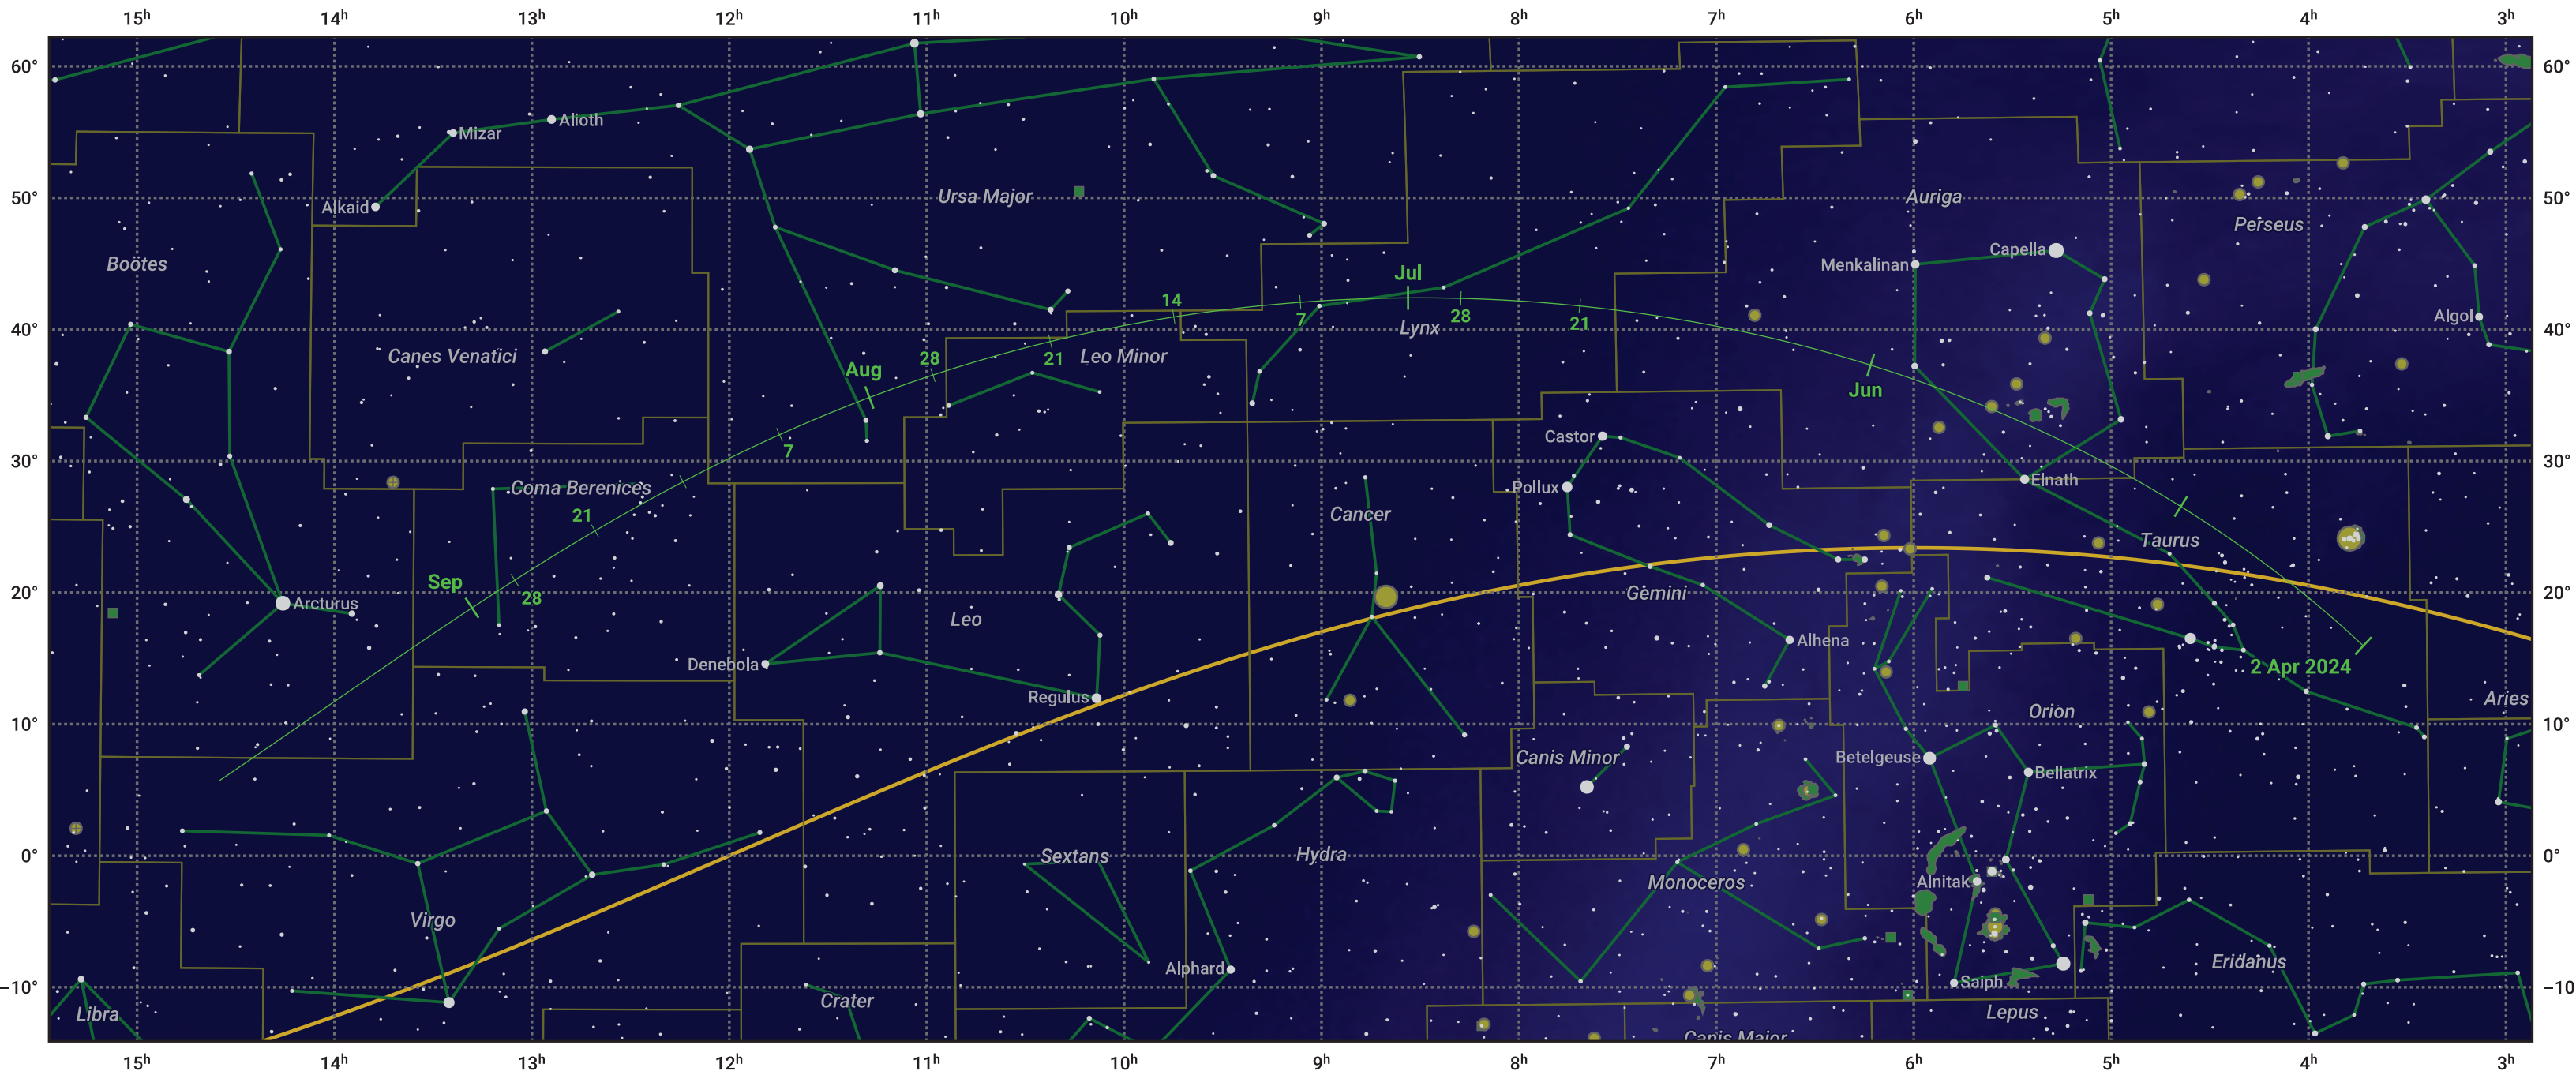

The path of 13P/Olbers starting on 2 Apr 2024

© Dominic Ford 2011–2024. Date markers placed at midnight UTC. Downloaded from <https://in-the-sky.org>

Magnitude scale: ● 6.0 ● 5.0 ● 4.0 ● 3.0 ● 2.0 ● 1.0 ● 0.0

— Ecliptic Plane

● Galaxy ■ Bright nebula ● Open cluster ● Globular cluster

Date	Mag
2024 Apr 14	8.2
2024 Apr 25	7.2
2024 May 1	6.6
2024 May 6	6.1
2024 May 17	5.1
2024 May 30	4.1
2024 Jun 17	3.0
2024 Jul 1	2.7
2024 Aug 3	4.1
2024 Aug 15	5.1
2024 Aug 26	6.1
2024 Sep 1	6.8
2024 Sep 5	7.2
2024 Sep 15	8.2
2024 Sep 25	9.2