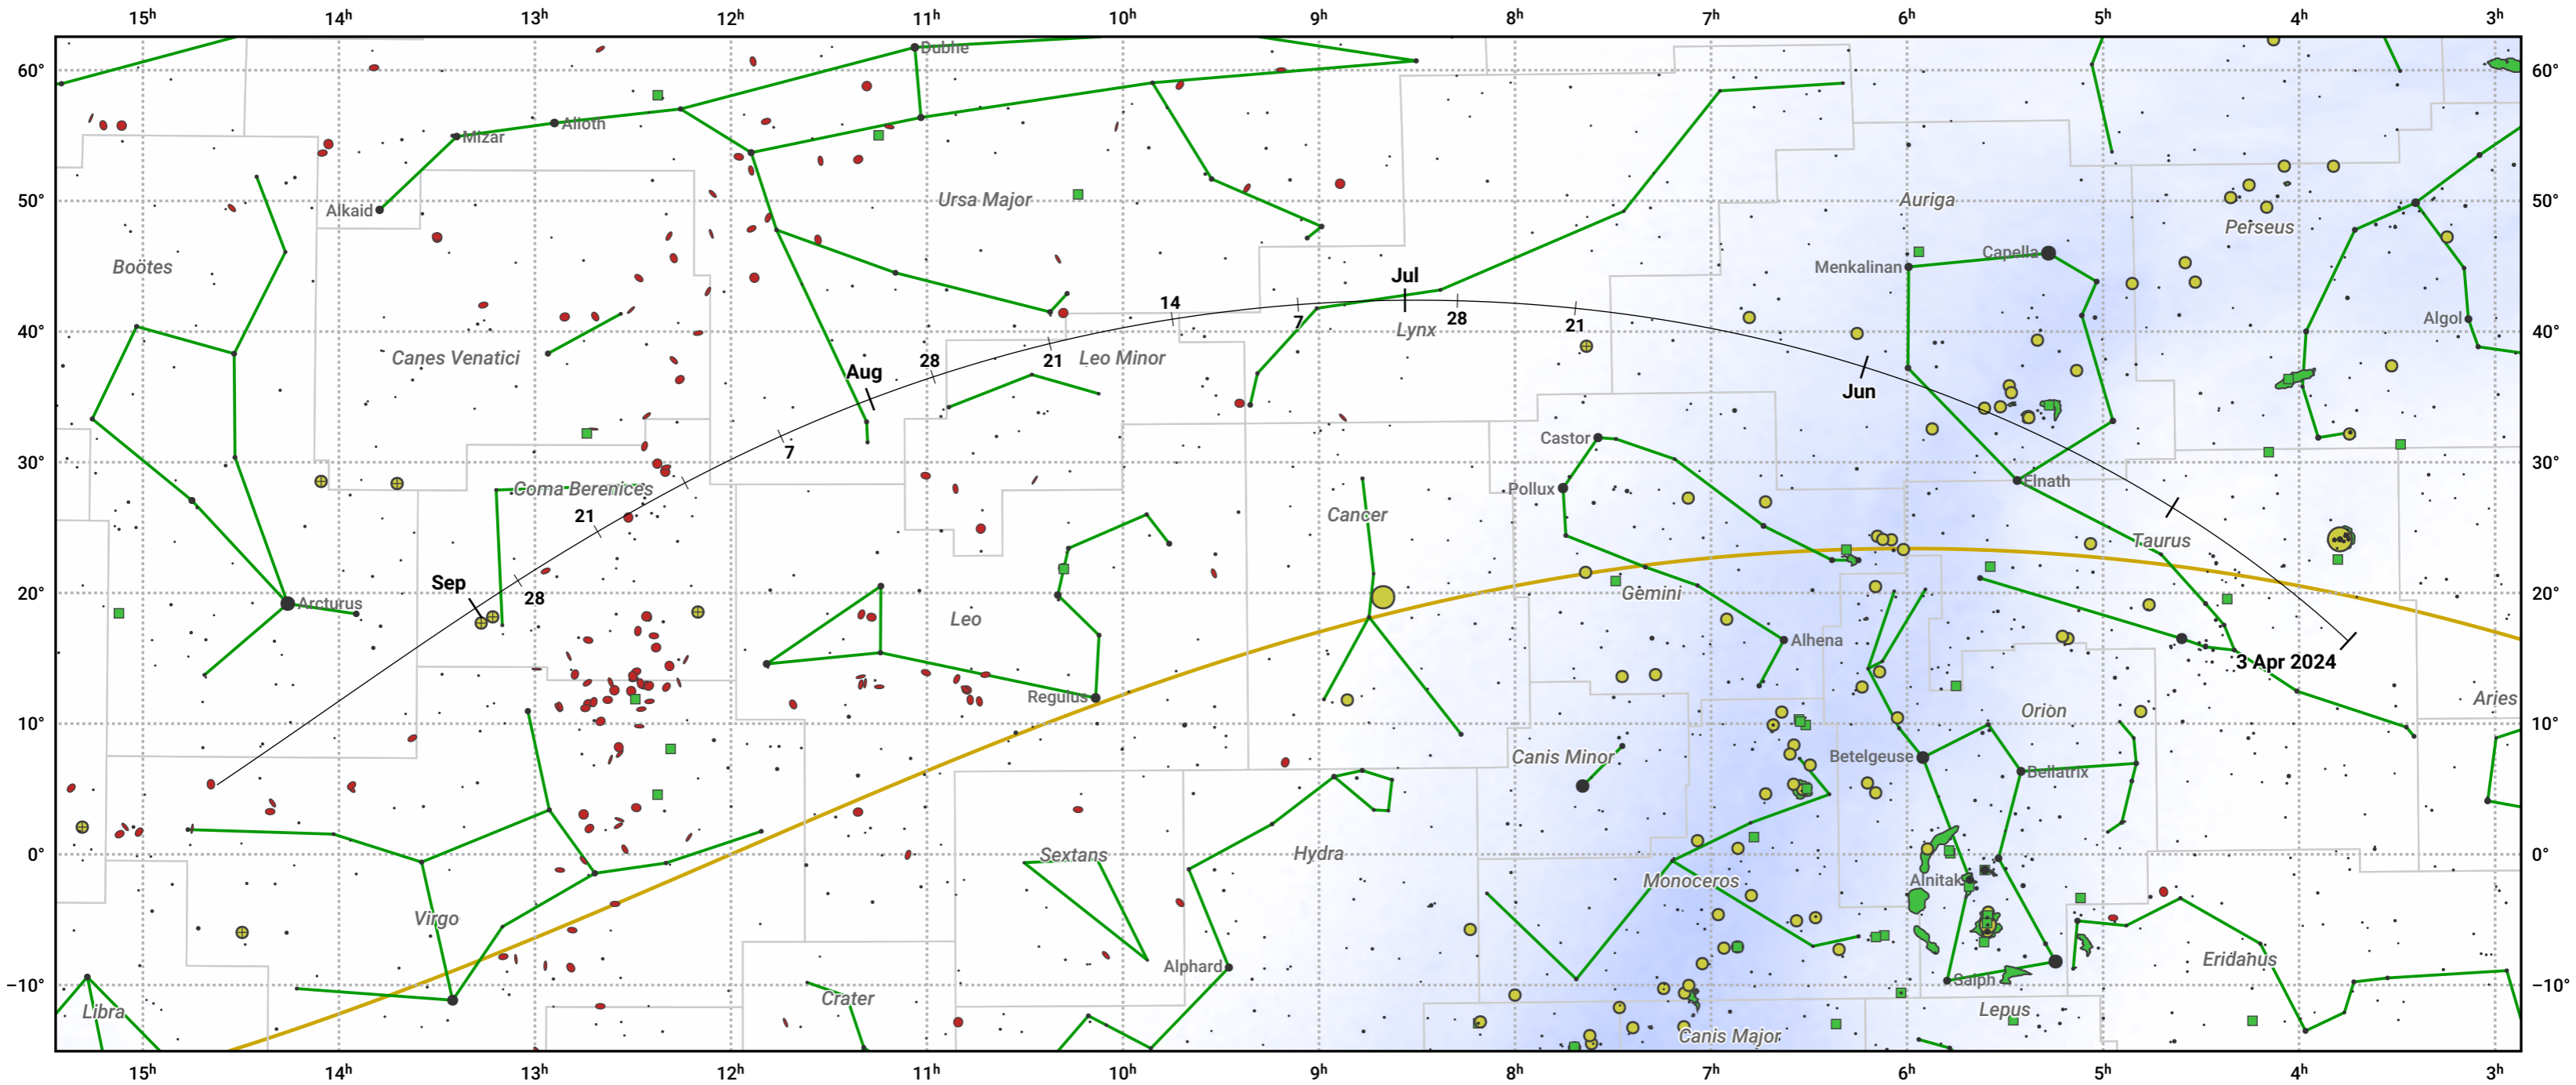

# The path of 13P/Olbers starting on 3 Apr 2024

© Dominic Ford 2011–2024. Date markers placed at midnight UTC. Downloaded from <https://in-the-sky.org>

Magnitude scale: 6.0 5.0 4.0 3.0 2.0 1.0 0.0

— Ecliptic Plane

Galaxy    Bright nebula    Open cluster    Globular cluster

Date	Mag
2024 Apr 23	10.5
2024 May 1	10.1
2024 May 12	9.5
2024 Jun 2	8.4
2024 Jul 1	7.7
2024 Aug 22	9.5
2024 Sep 1	10.1
2024 Sep 8	10.5
2024 Sep 24	11.6