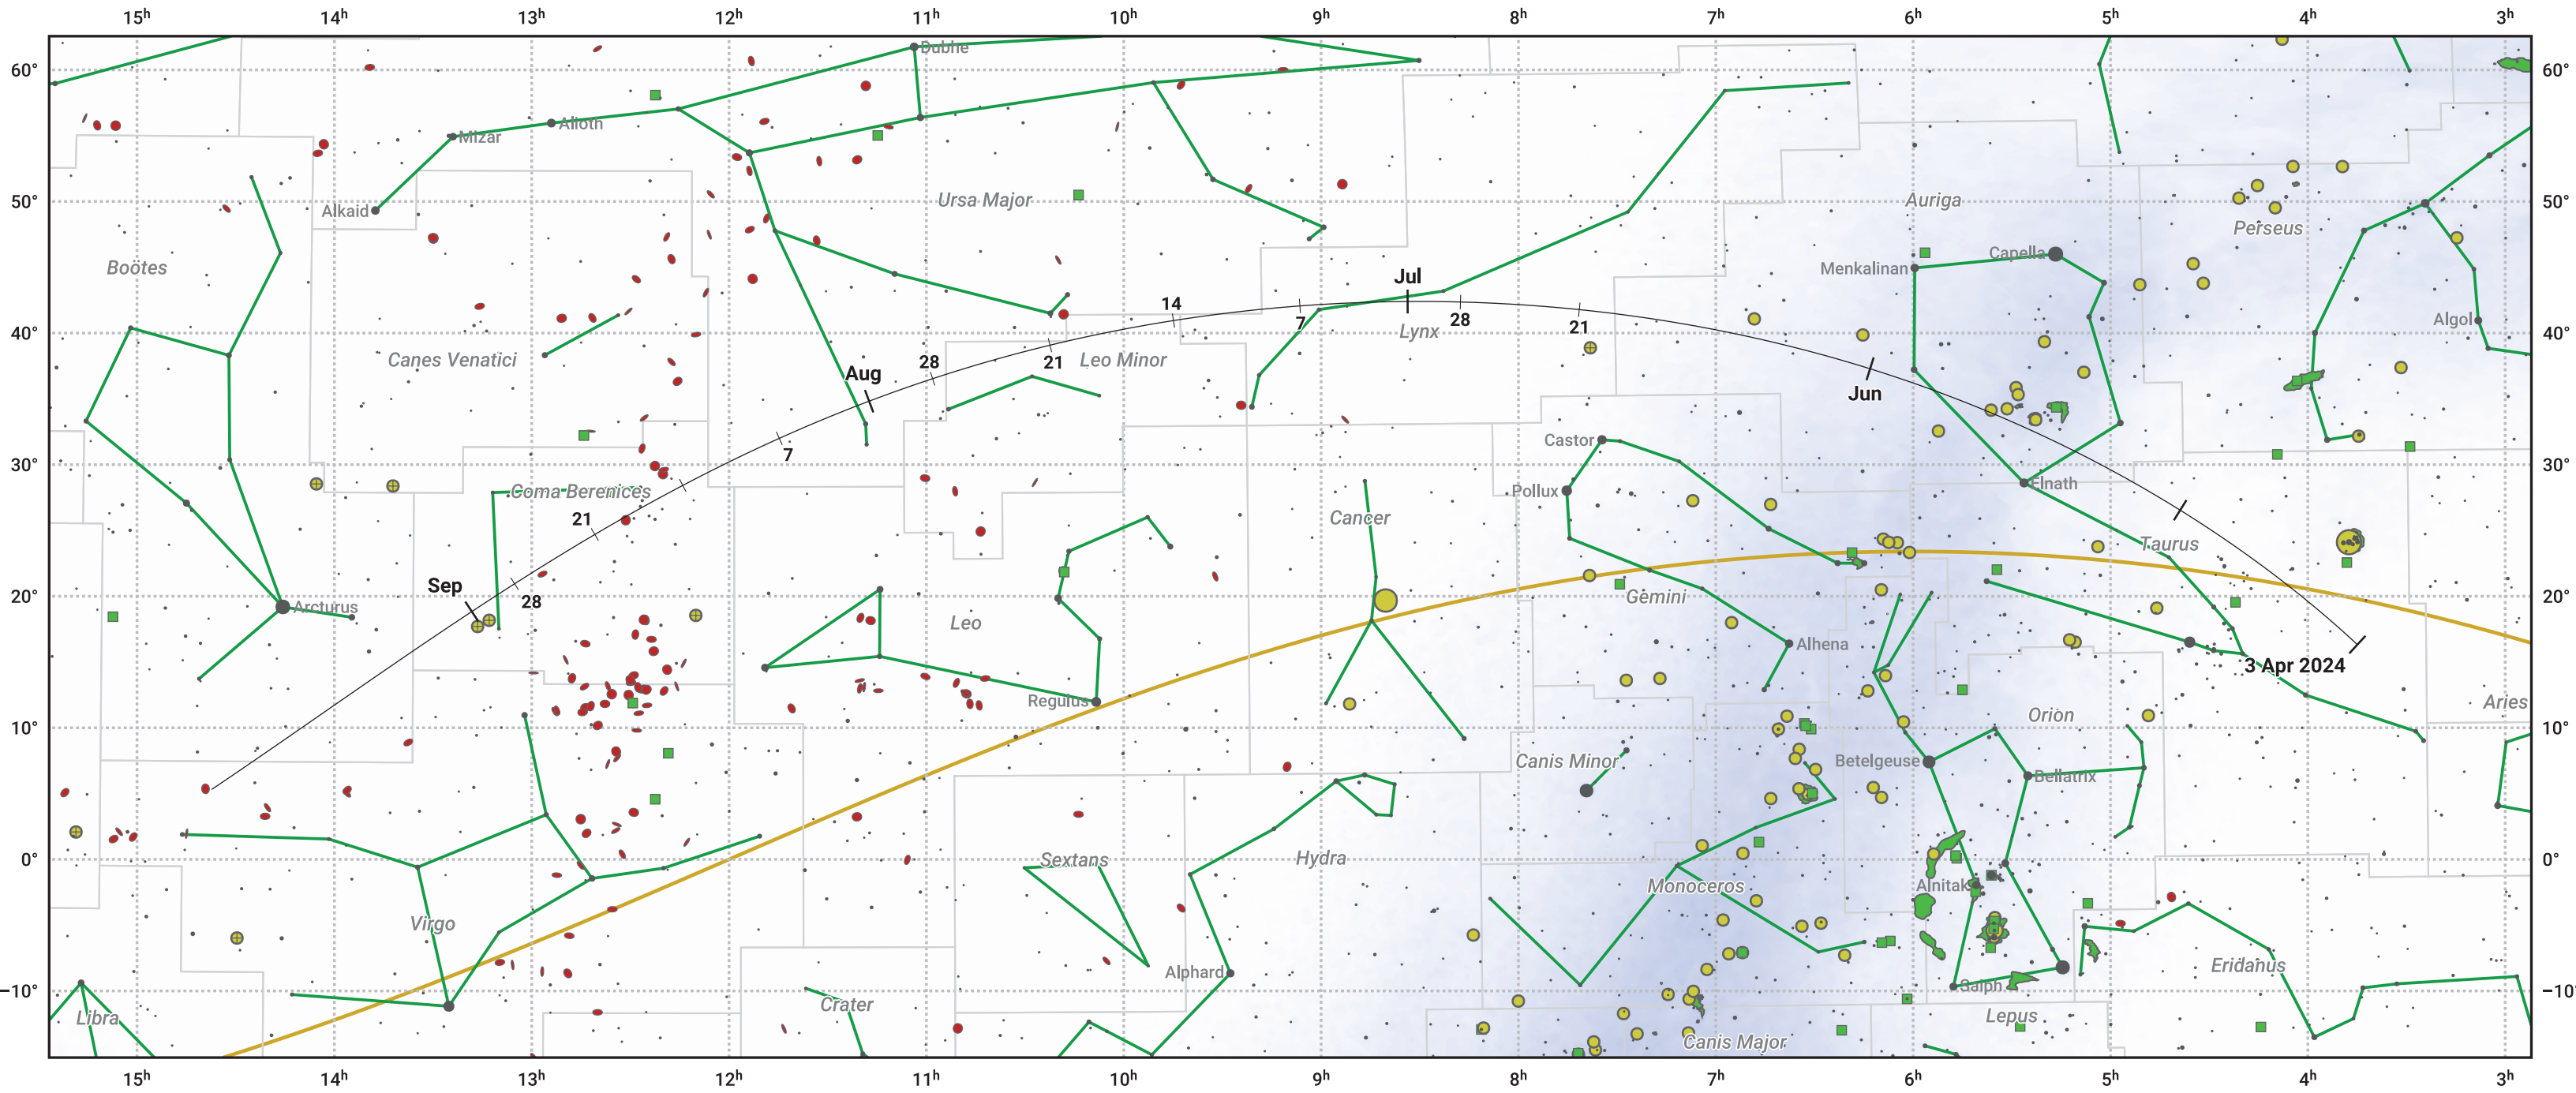

The path of 13P/Olbers starting on 3 Apr 2024

© Dominic Ford 2011–2024. Date markers placed at midnight UTC. Downloaded from <https://in-the-sky.org>

Magnitude scale: 6.0 5.0 4.0 3.0 2.0 1.0 0.0

— Ecliptic Plane

Galaxy Bright nebula Open cluster Globular cluster

Date	Mag
2024 Apr 23	10.5
2024 May 1	10.1
2024 May 12	9.5
2024 Jun 2	8.4
2024 Jul 1	7.7
2024 Aug 22	9.5
2024 Sep 1	10.1
2024 Sep 8	10.5
2024 Sep 24	11.6