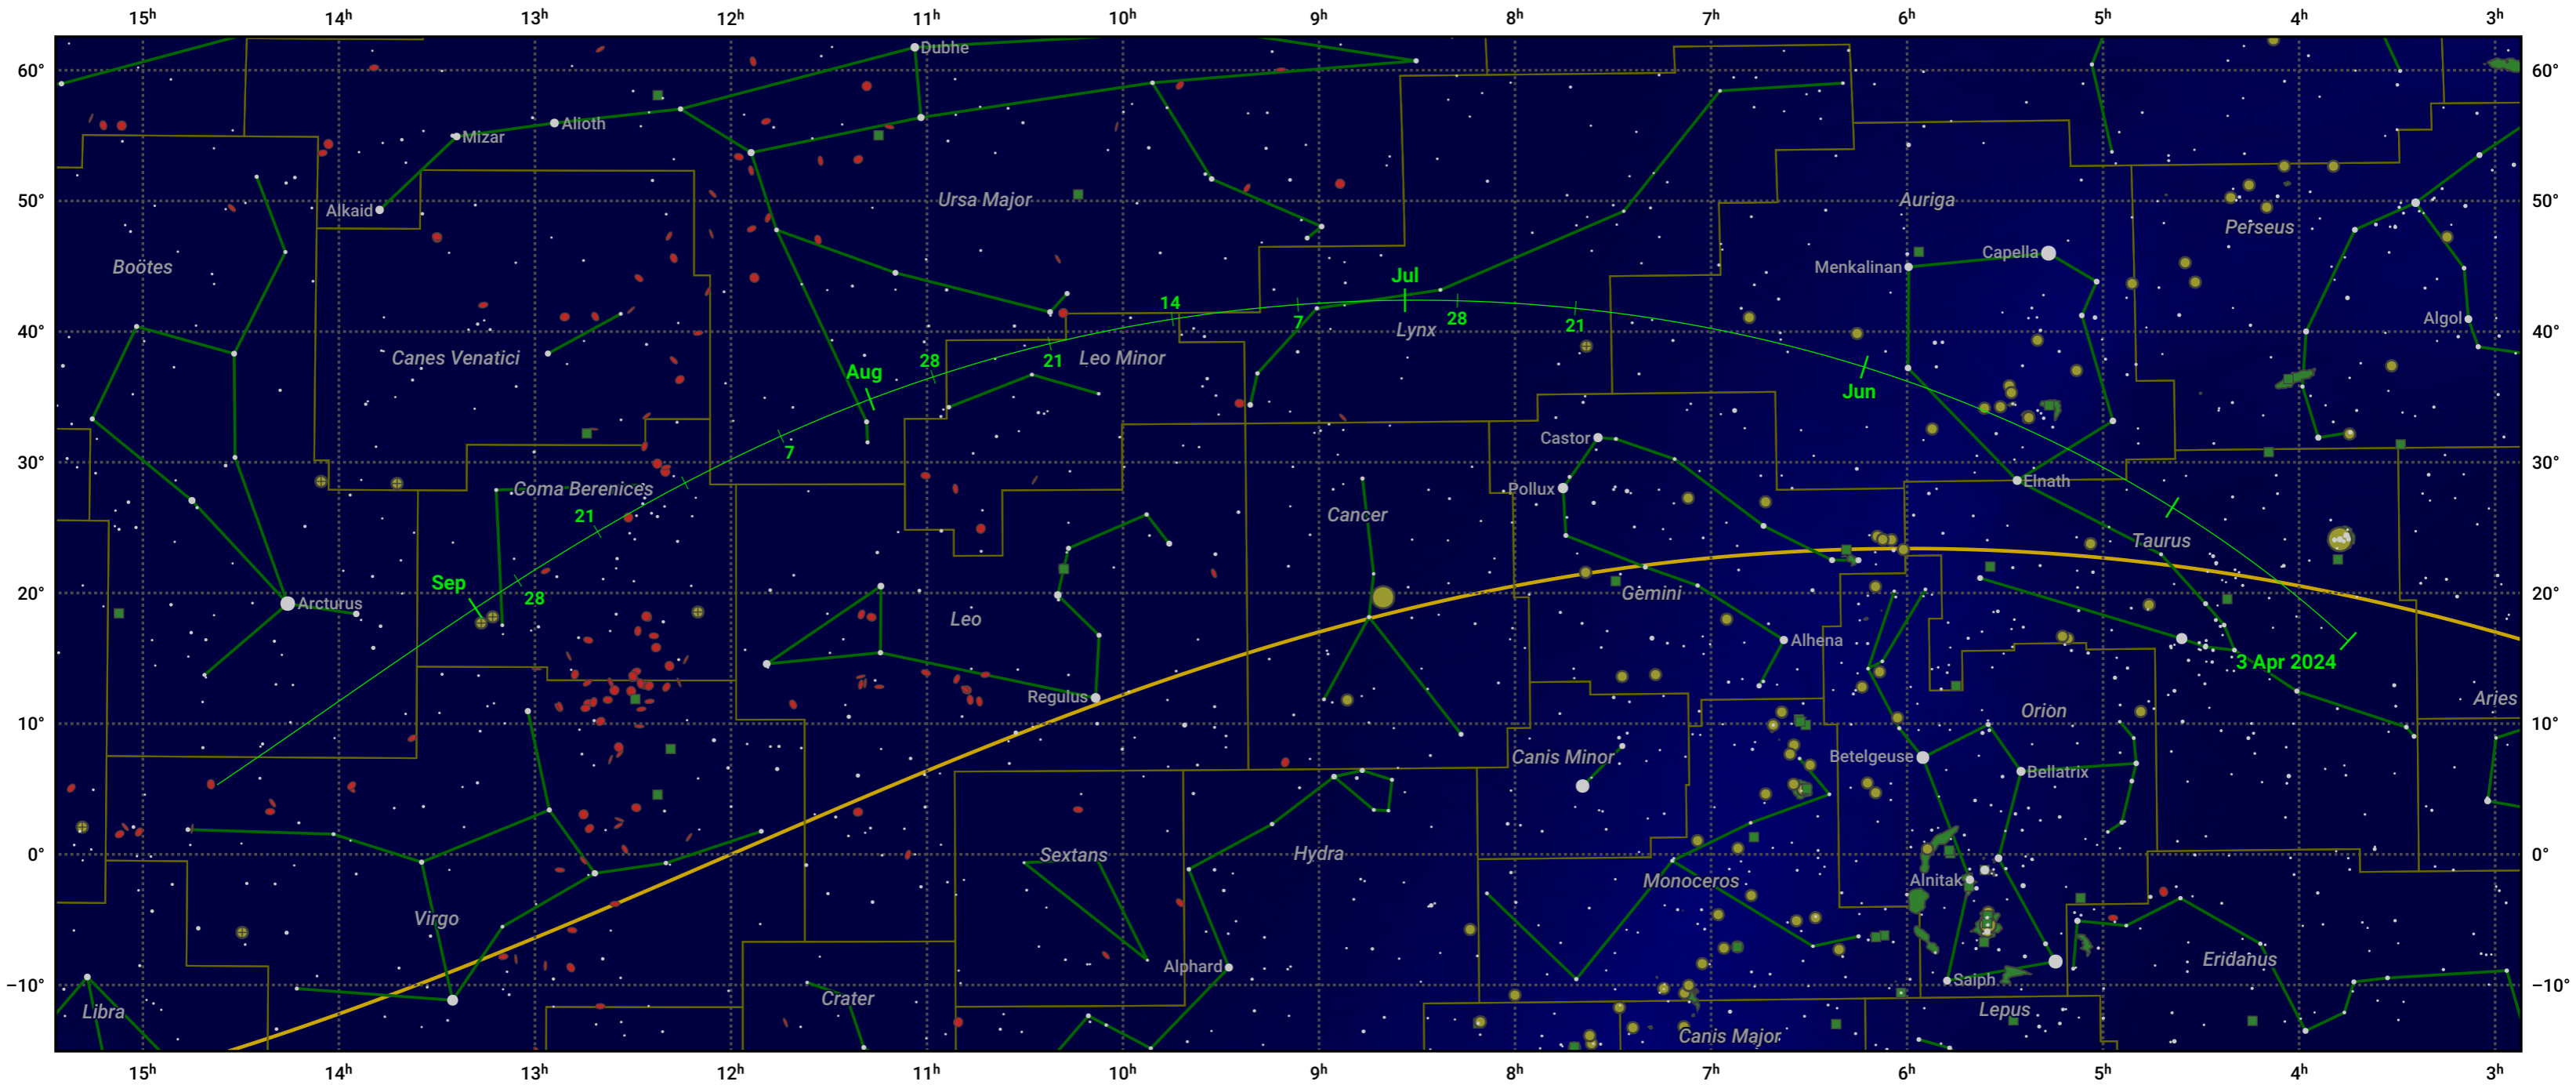

# The path of 13P/Olbers starting on 3 Apr 2024

© Dominic Ford 2011–2024. Date markers placed at midnight UTC. Downloaded from <https://in-the-sky.org>

Magnitude scale:  6.0  5.0  4.0  3.0  2.0  1.0  0.0

Ecliptic Plane

Galaxy  Bright nebula  Open cluster  Globular cluster

Date	Mag
2024 Apr 23	10.5
2024 May 1	10.1
2024 May 12	9.5
2024 Jun 2	8.4
2024 Jul 1	7.7
2024 Aug 22	9.5
2024 Sep 1	10.1
2024 Sep 8	10.5
2024 Sep 24	11.6