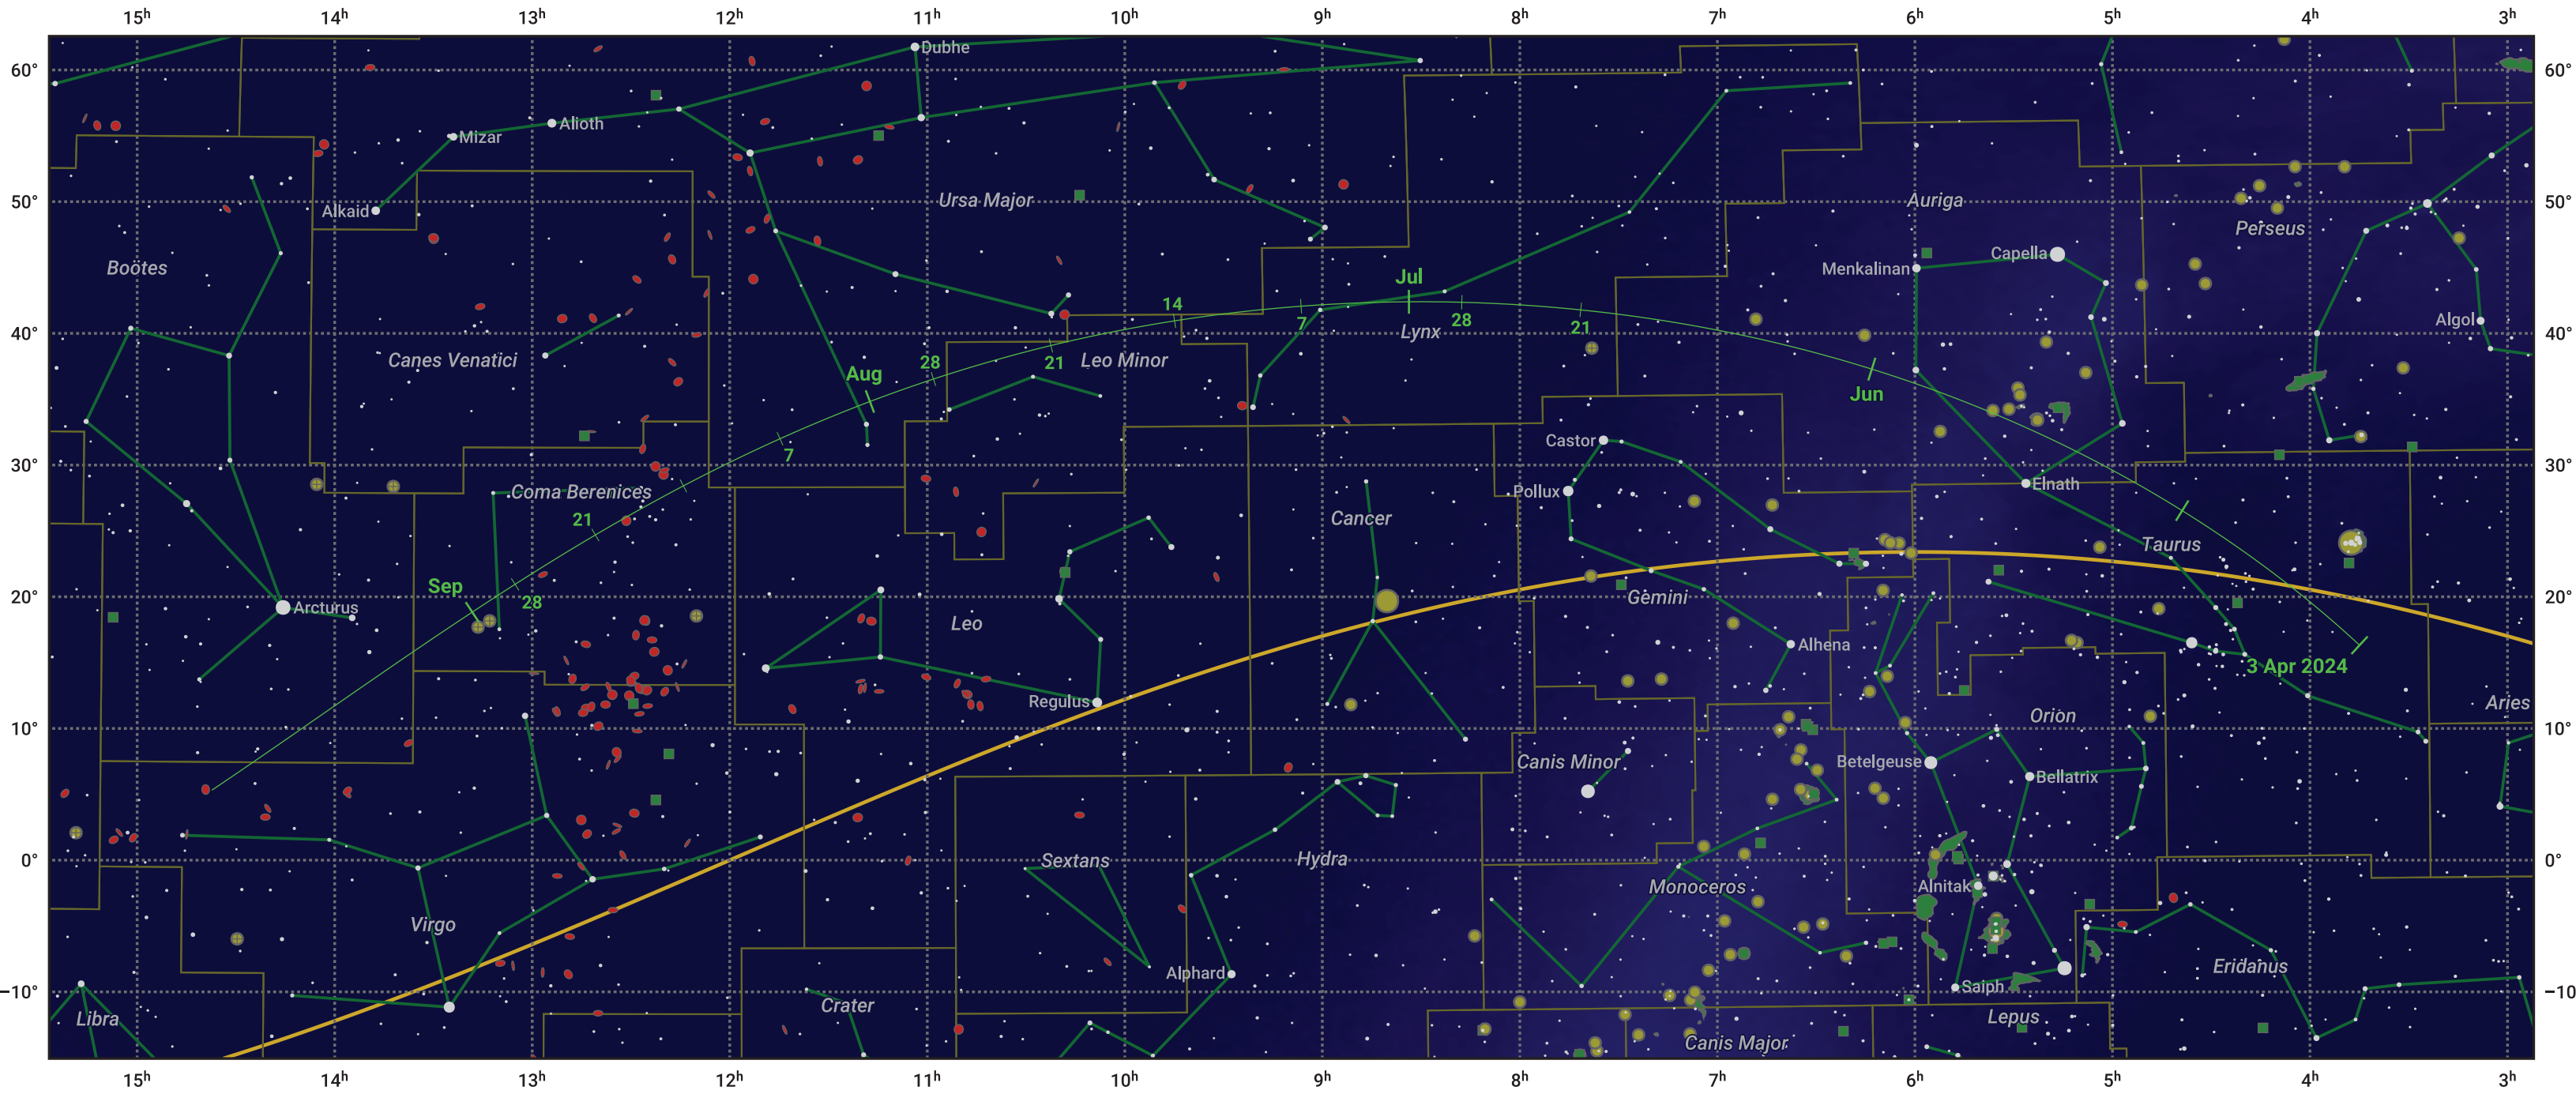

# The path of 13P/Olbers starting on 3 Apr 2024

© Dominic Ford 2011–2024. Date markers placed at midnight UTC. Downloaded from <https://in-the-sky.org>

Magnitude scale:  6.0  5.0  4.0  3.0  2.0  1.0  0.0

Ecliptic Plane

Galaxy  Bright nebula  Open cluster  Globular cluster

Date	Mag
2024 Apr 23	10.5
2024 May 1	10.1
2024 May 12	9.5
2024 Jun 2	8.4
2024 Jul 1	7.7
2024 Aug 22	9.5
2024 Sep 1	10.1
2024 Sep 8	10.5
2024 Sep 24	11.6