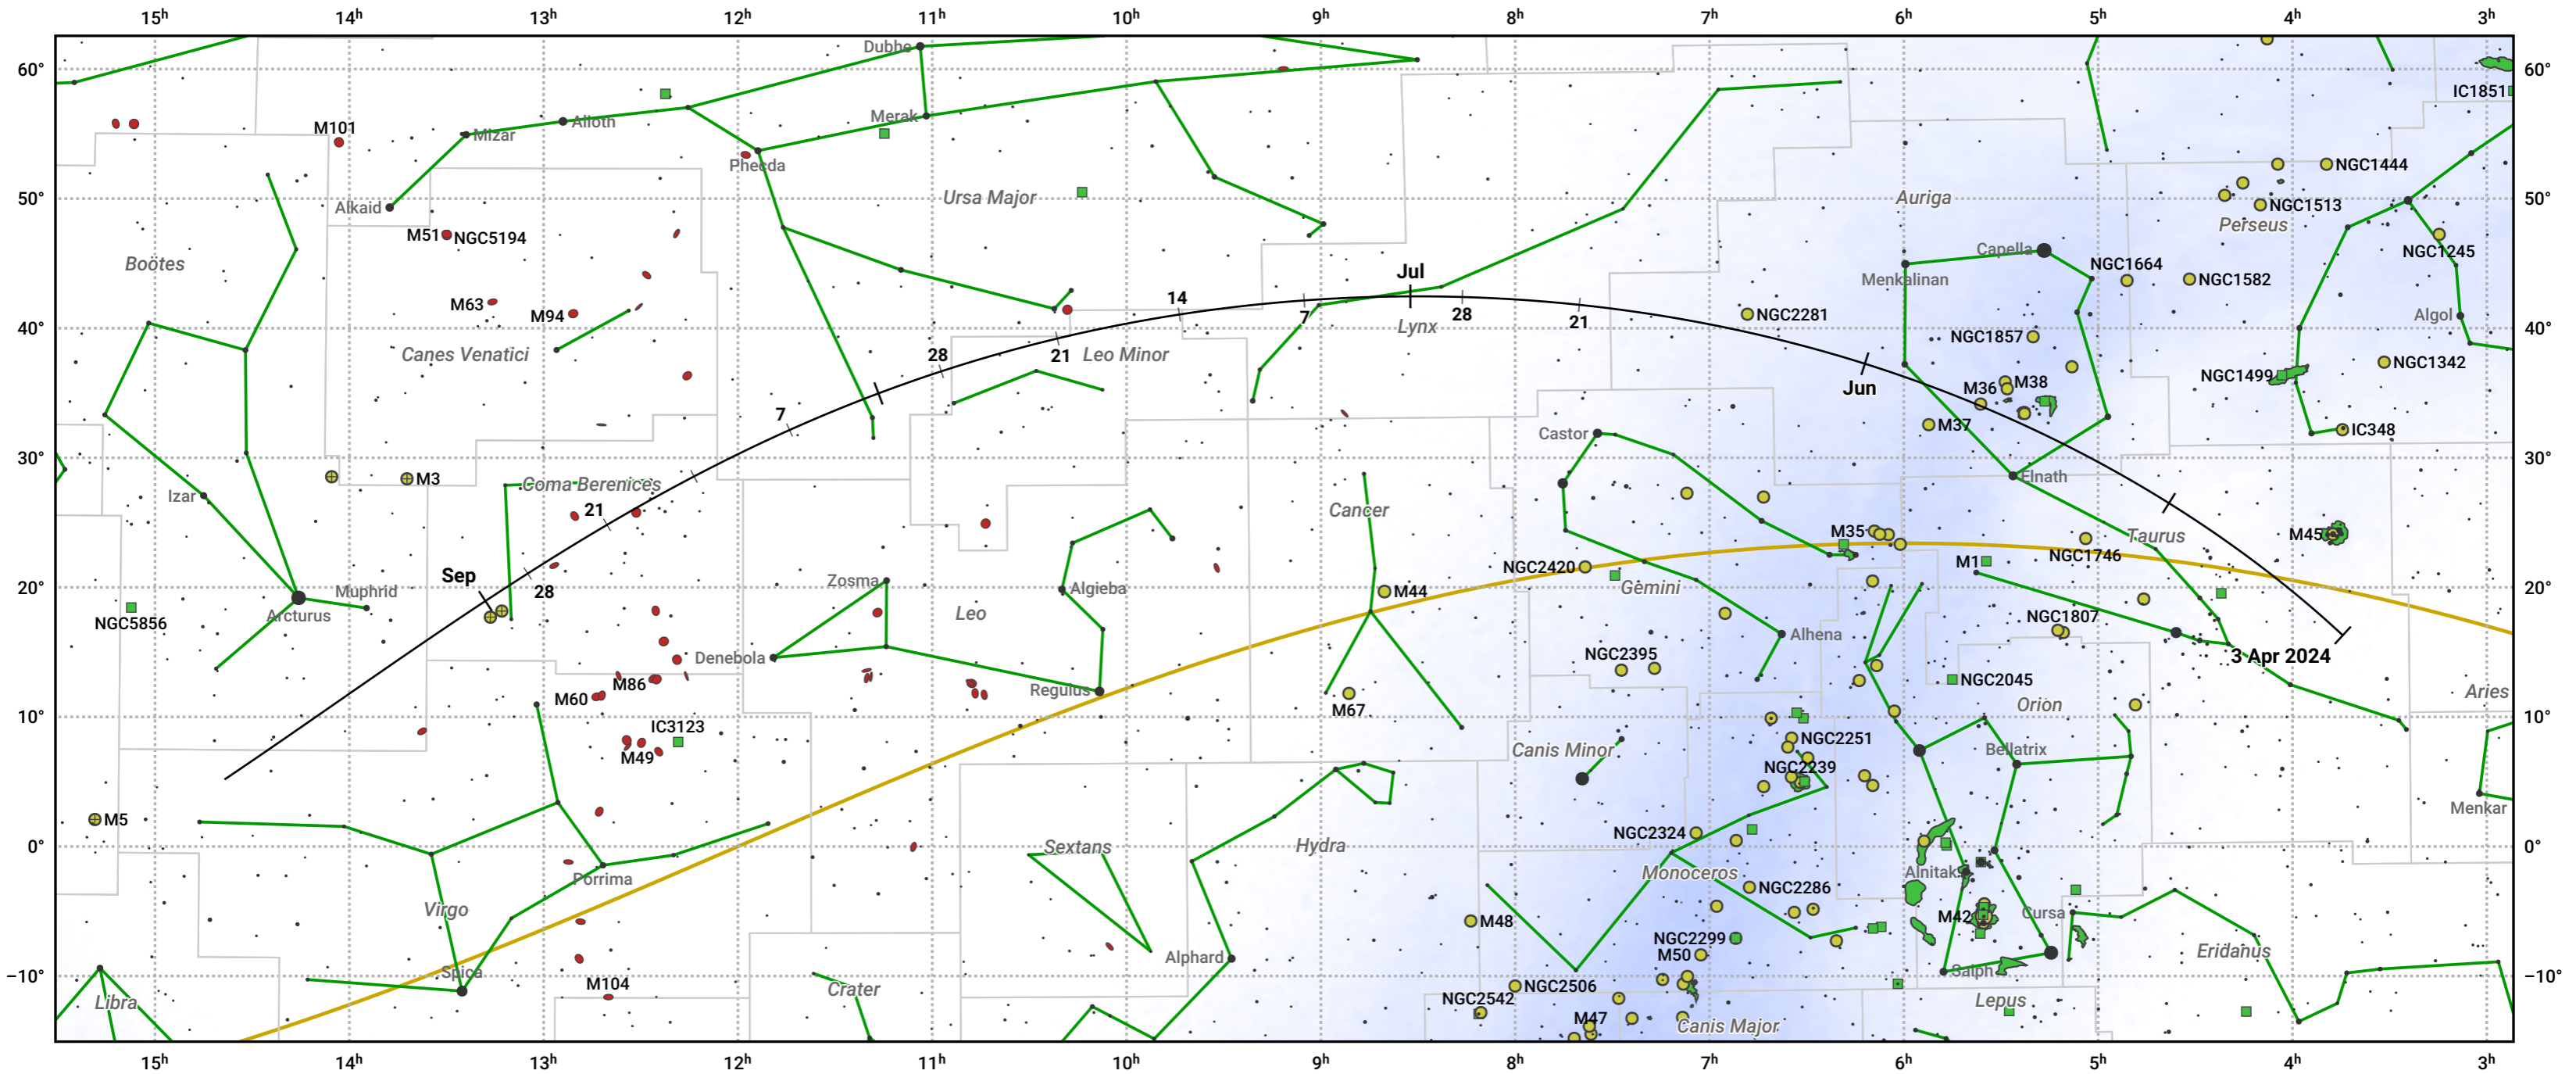

The path of 13P/Olbers starting on 3 Apr 2024

© Dominic Ford 2011–2024. Date markers placed at midnight UTC. Downloaded from <https://in-the-sky.org>

Magnitude scale: 6.0 5.0 4.0 3.0 2.0 1.0 0.0

— Ecliptic Plane

Galaxy Bright nebula Open cluster Globular cluster

Date	Mag
2024 Apr 22	9.9
2024 May 1	9.3
2024 May 9	8.8
2024 May 27	7.8
2024 Jun 24	6.8
2024 Jul 1	6.8
2024 Aug 9	7.9
2024 Aug 26	8.9
2024 Sep 1	9.3
2024 Sep 10	9.9
2024 Sep 25	11.0