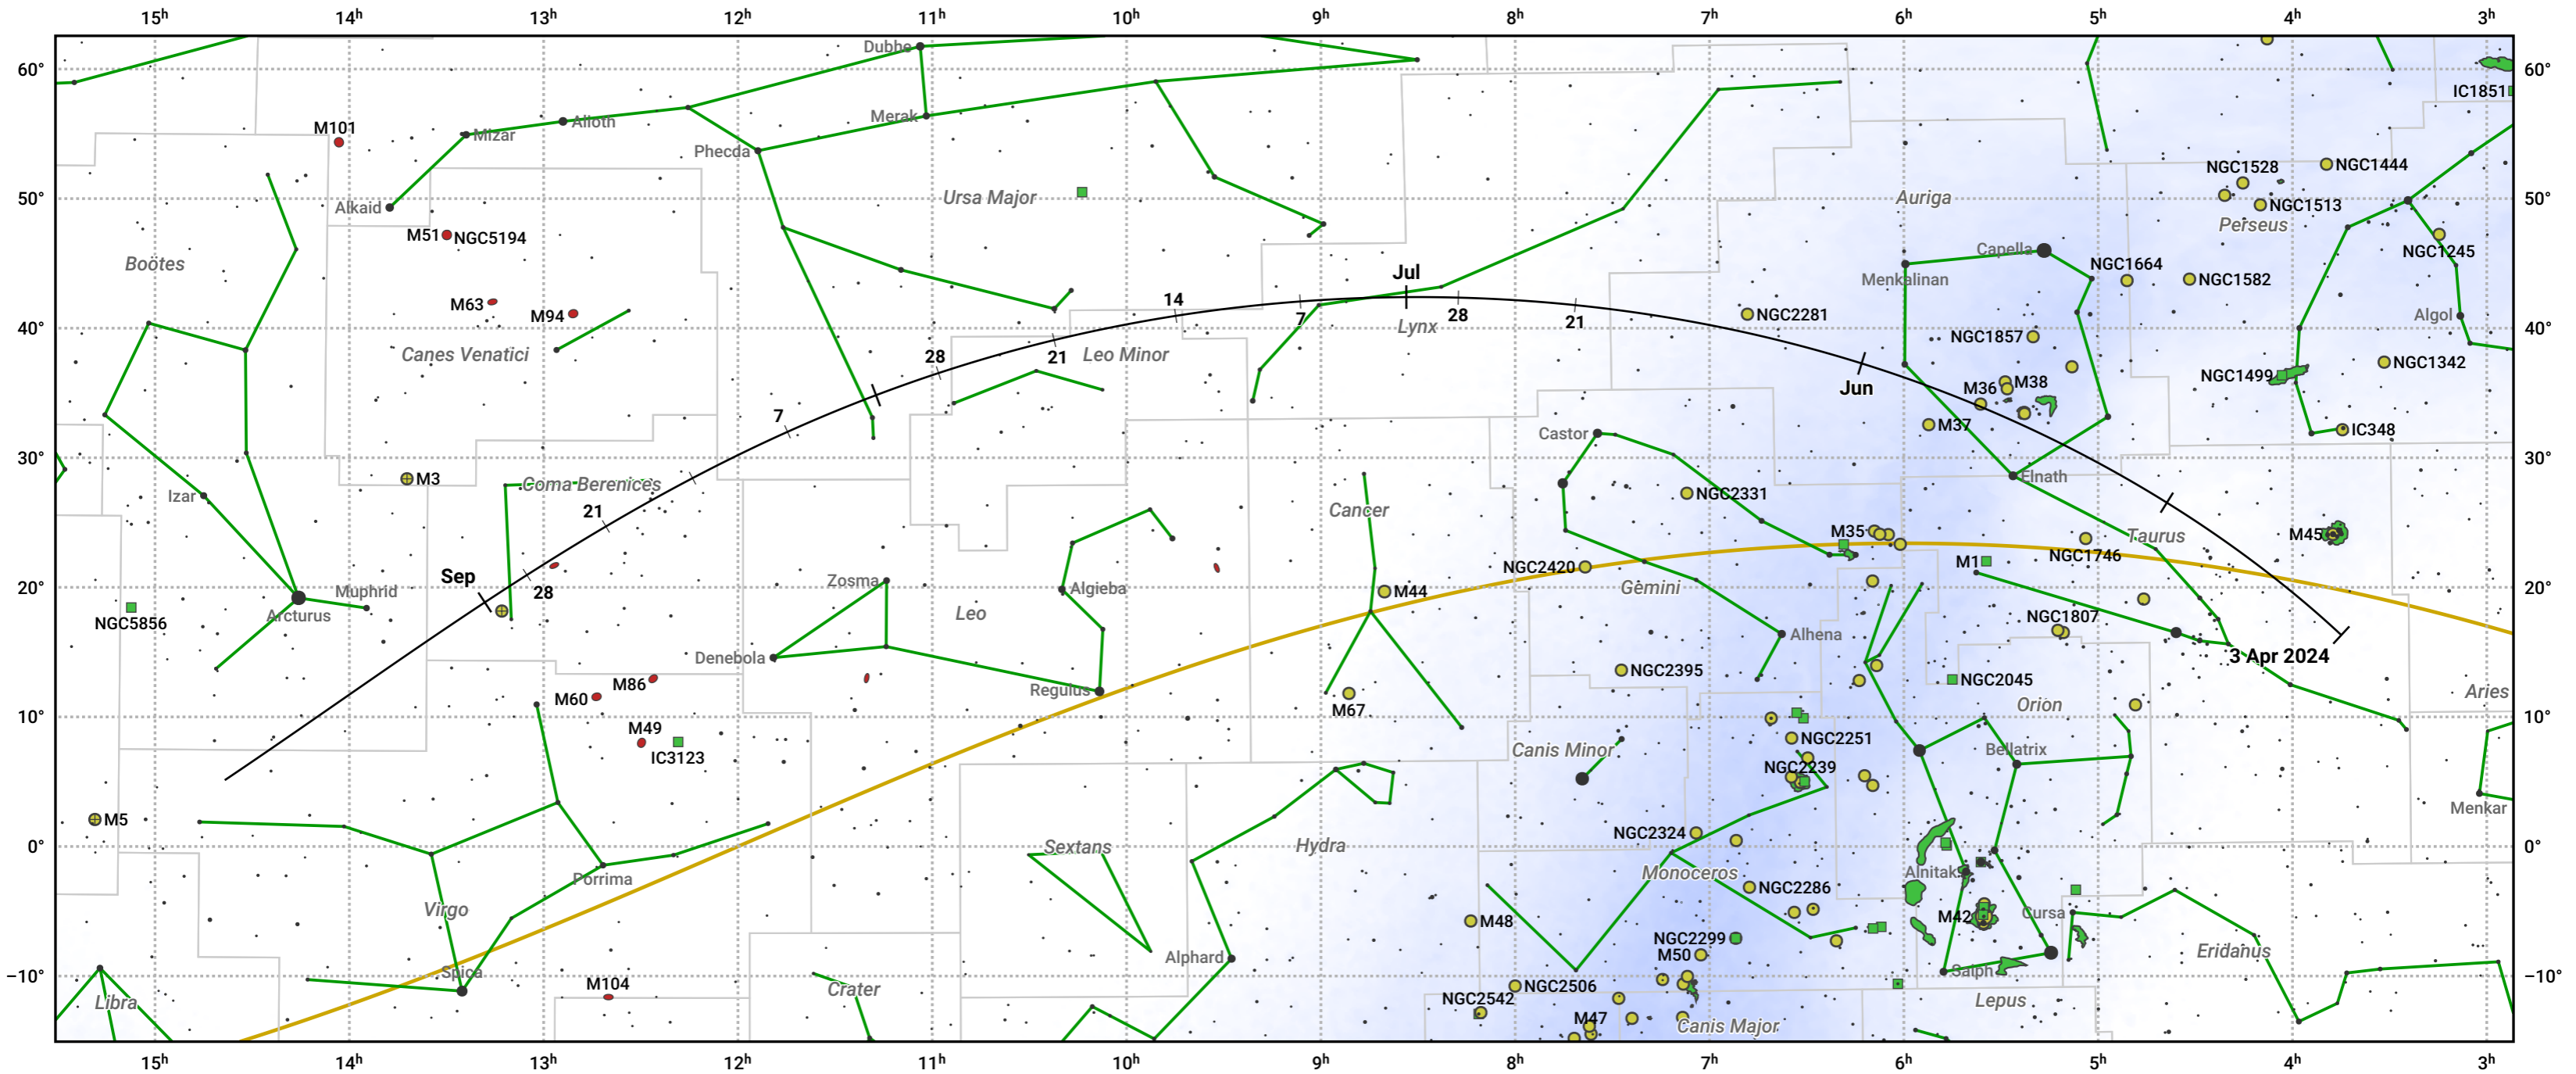

The path of 13P/Olbers starting on 3 Apr 2024

© Dominic Ford 2011–2024. Date markers placed at midnight UTC. Downloaded from <https://in-the-sky.org>

Magnitude scale: 6.0 5.0 4.0 3.0 2.0 1.0 0.0

— Ecliptic Plane

Galaxy Bright nebula Open cluster Globular cluster

Date	Mag
2024 Apr 22	8.6
2024 May 1	8.1
2024 May 9	7.6
2024 May 27	6.6
2024 Jun 26	5.6
2024 Jul 1	5.6
2024 Aug 8	6.7
2024 Aug 25	7.7
2024 Sep 1	8.2
2024 Sep 9	8.7
2024 Sep 24	9.7