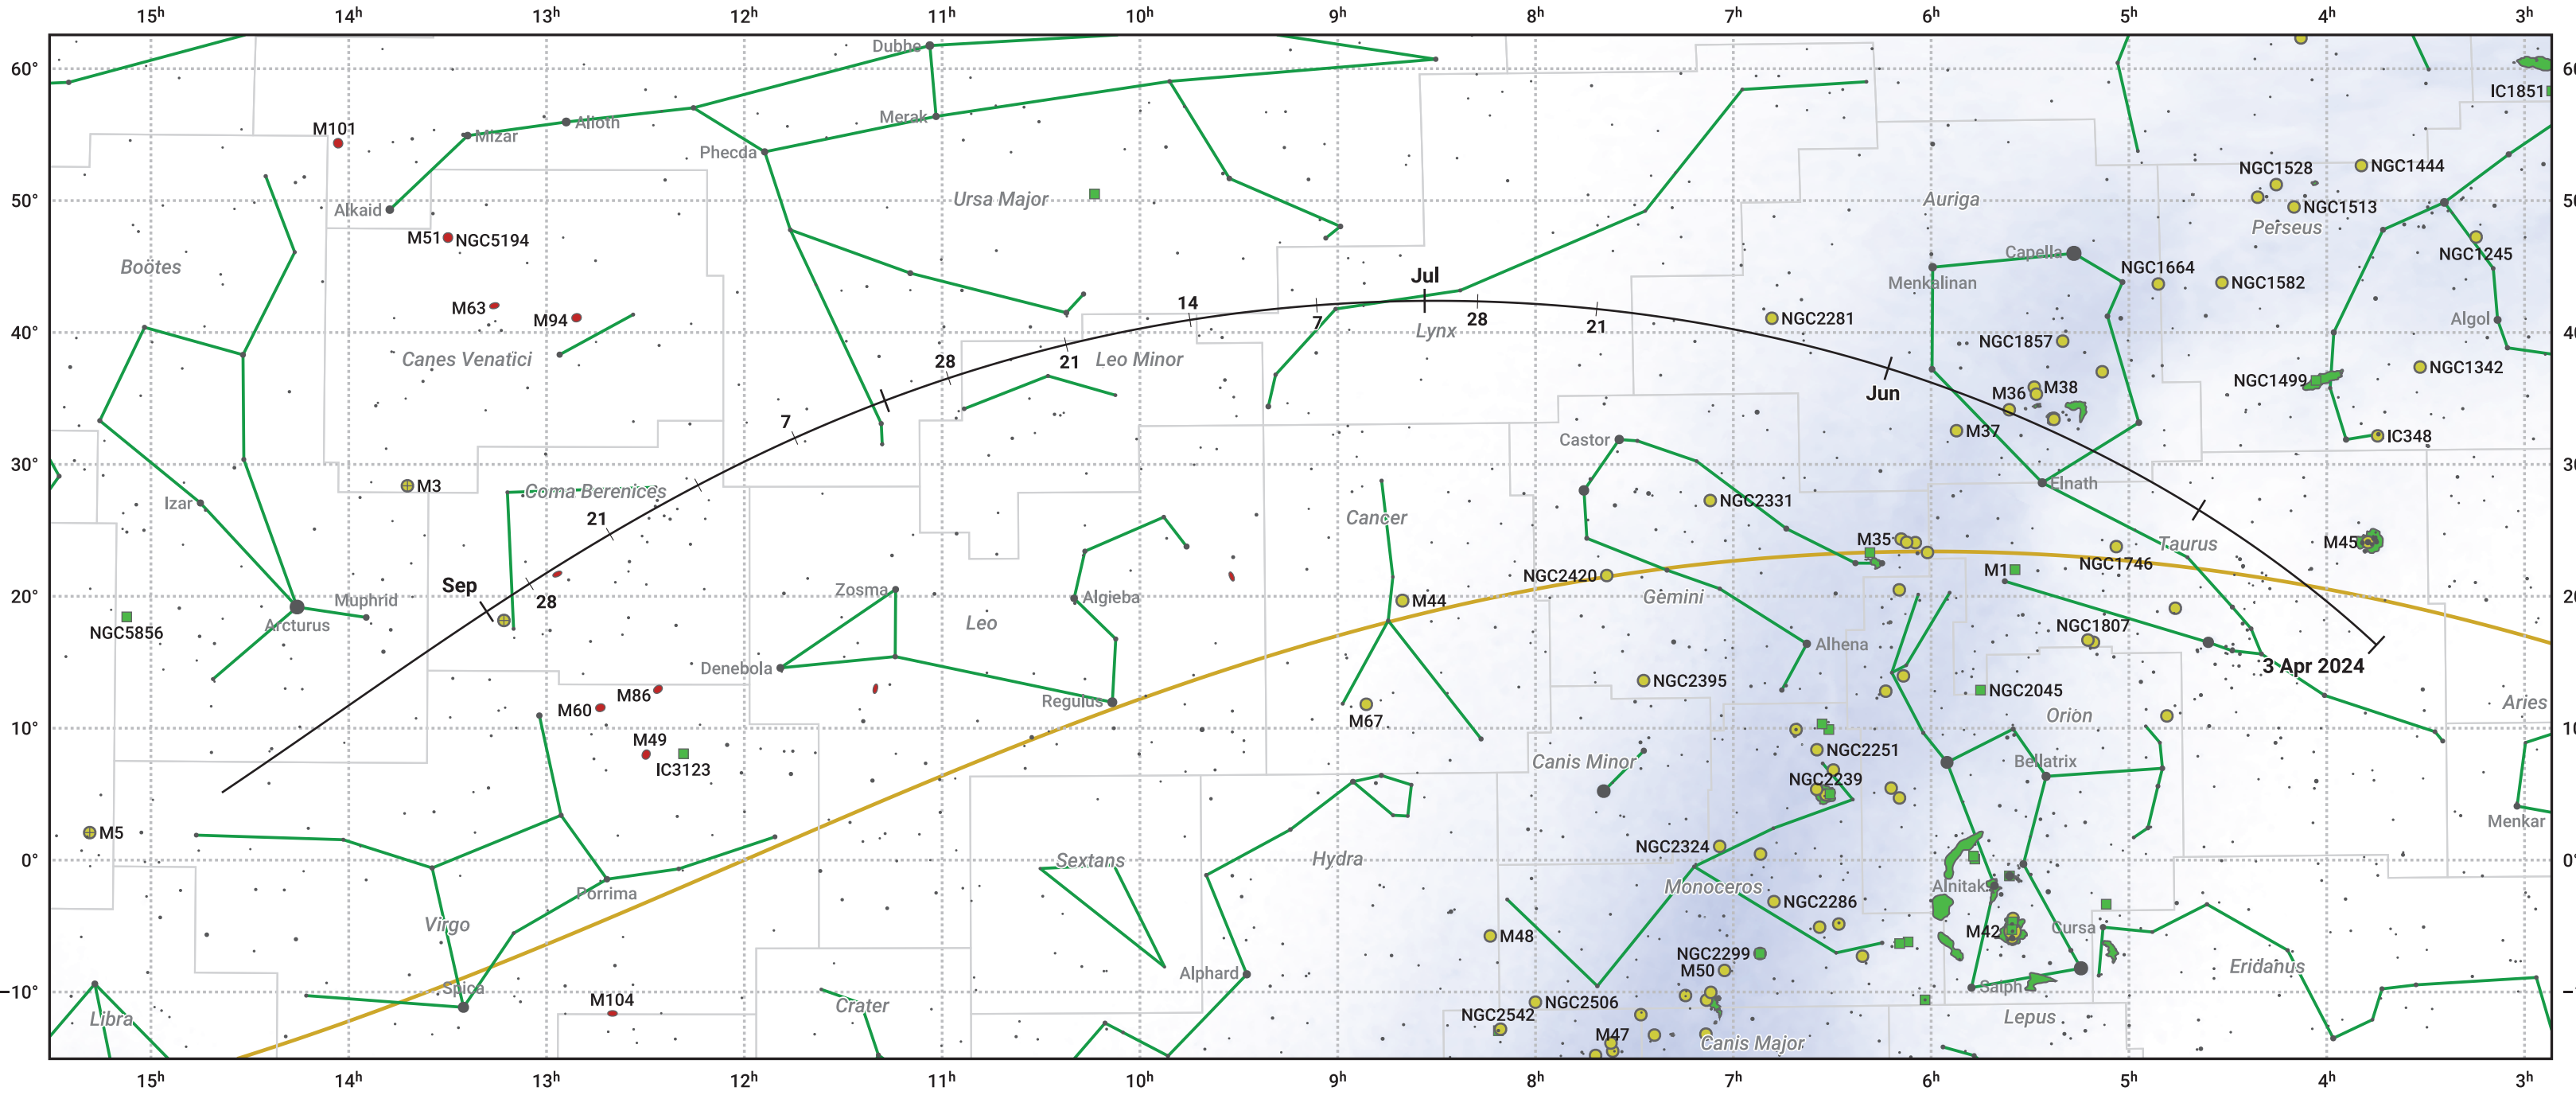

The path of 13P/Olbers starting on 3 Apr 2024

© Dominic Ford 2011–2024. Date markers placed at midnight UTC. Downloaded from <https://in-the-sky.org>

Magnitude scale: 6.0 5.0 4.0 3.0 2.0 1.0 0.0

— Ecliptic Plane

Galaxy Bright nebula Open cluster Globular cluster

Date	Mag
2024 Apr 22	8.6
2024 May 1	8.1
2024 May 9	7.6
2024 May 27	6.6
2024 Jun 26	5.6
2024 Jul 1	5.6
2024 Aug 8	6.7
2024 Aug 25	7.7
2024 Sep 1	8.2
2024 Sep 9	8.7
2024 Sep 24	9.7