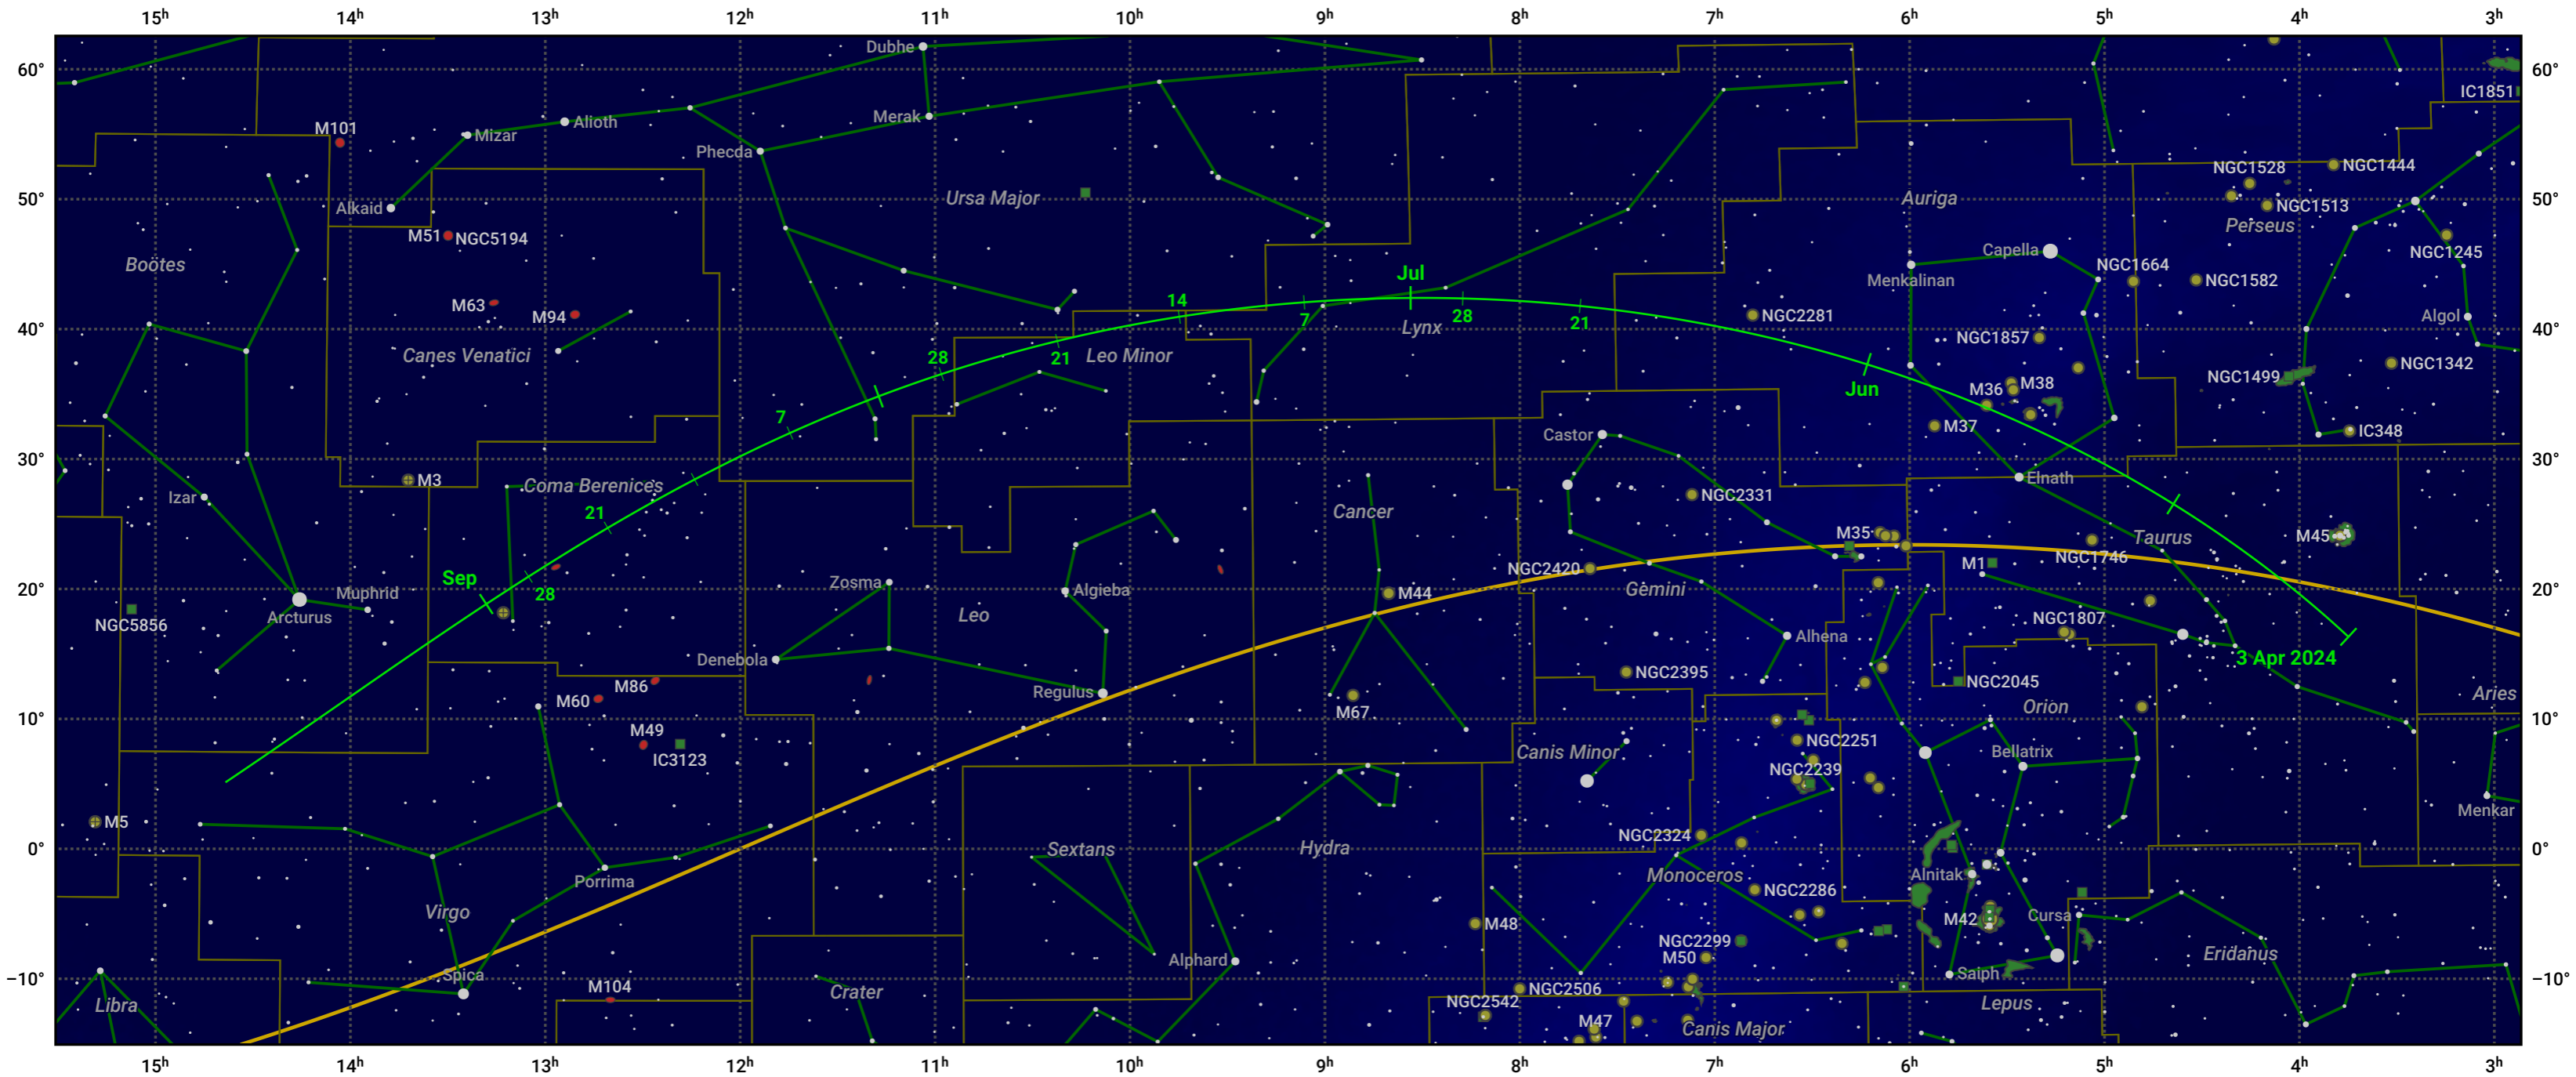

The path of 13P/Olbers starting on 3 Apr 2024

© Dominic Ford 2011–2024. Date markers placed at midnight UTC. Downloaded from <https://in-the-sky.org>

Magnitude scale: 6.0 5.0 4.0 3.0 2.0 1.0 0.0

— Ecliptic Plane

Galaxy Bright nebula Open cluster Globular cluster

Date	Mag
2024 Apr 22	8.6
2024 May 1	8.1
2024 May 9	7.6
2024 May 27	6.6
2024 Jun 26	5.6
2024 Jul 1	5.6
2024 Aug 8	6.7
2024 Aug 25	7.7
2024 Sep 1	8.2
2024 Sep 9	8.7
2024 Sep 24	9.7