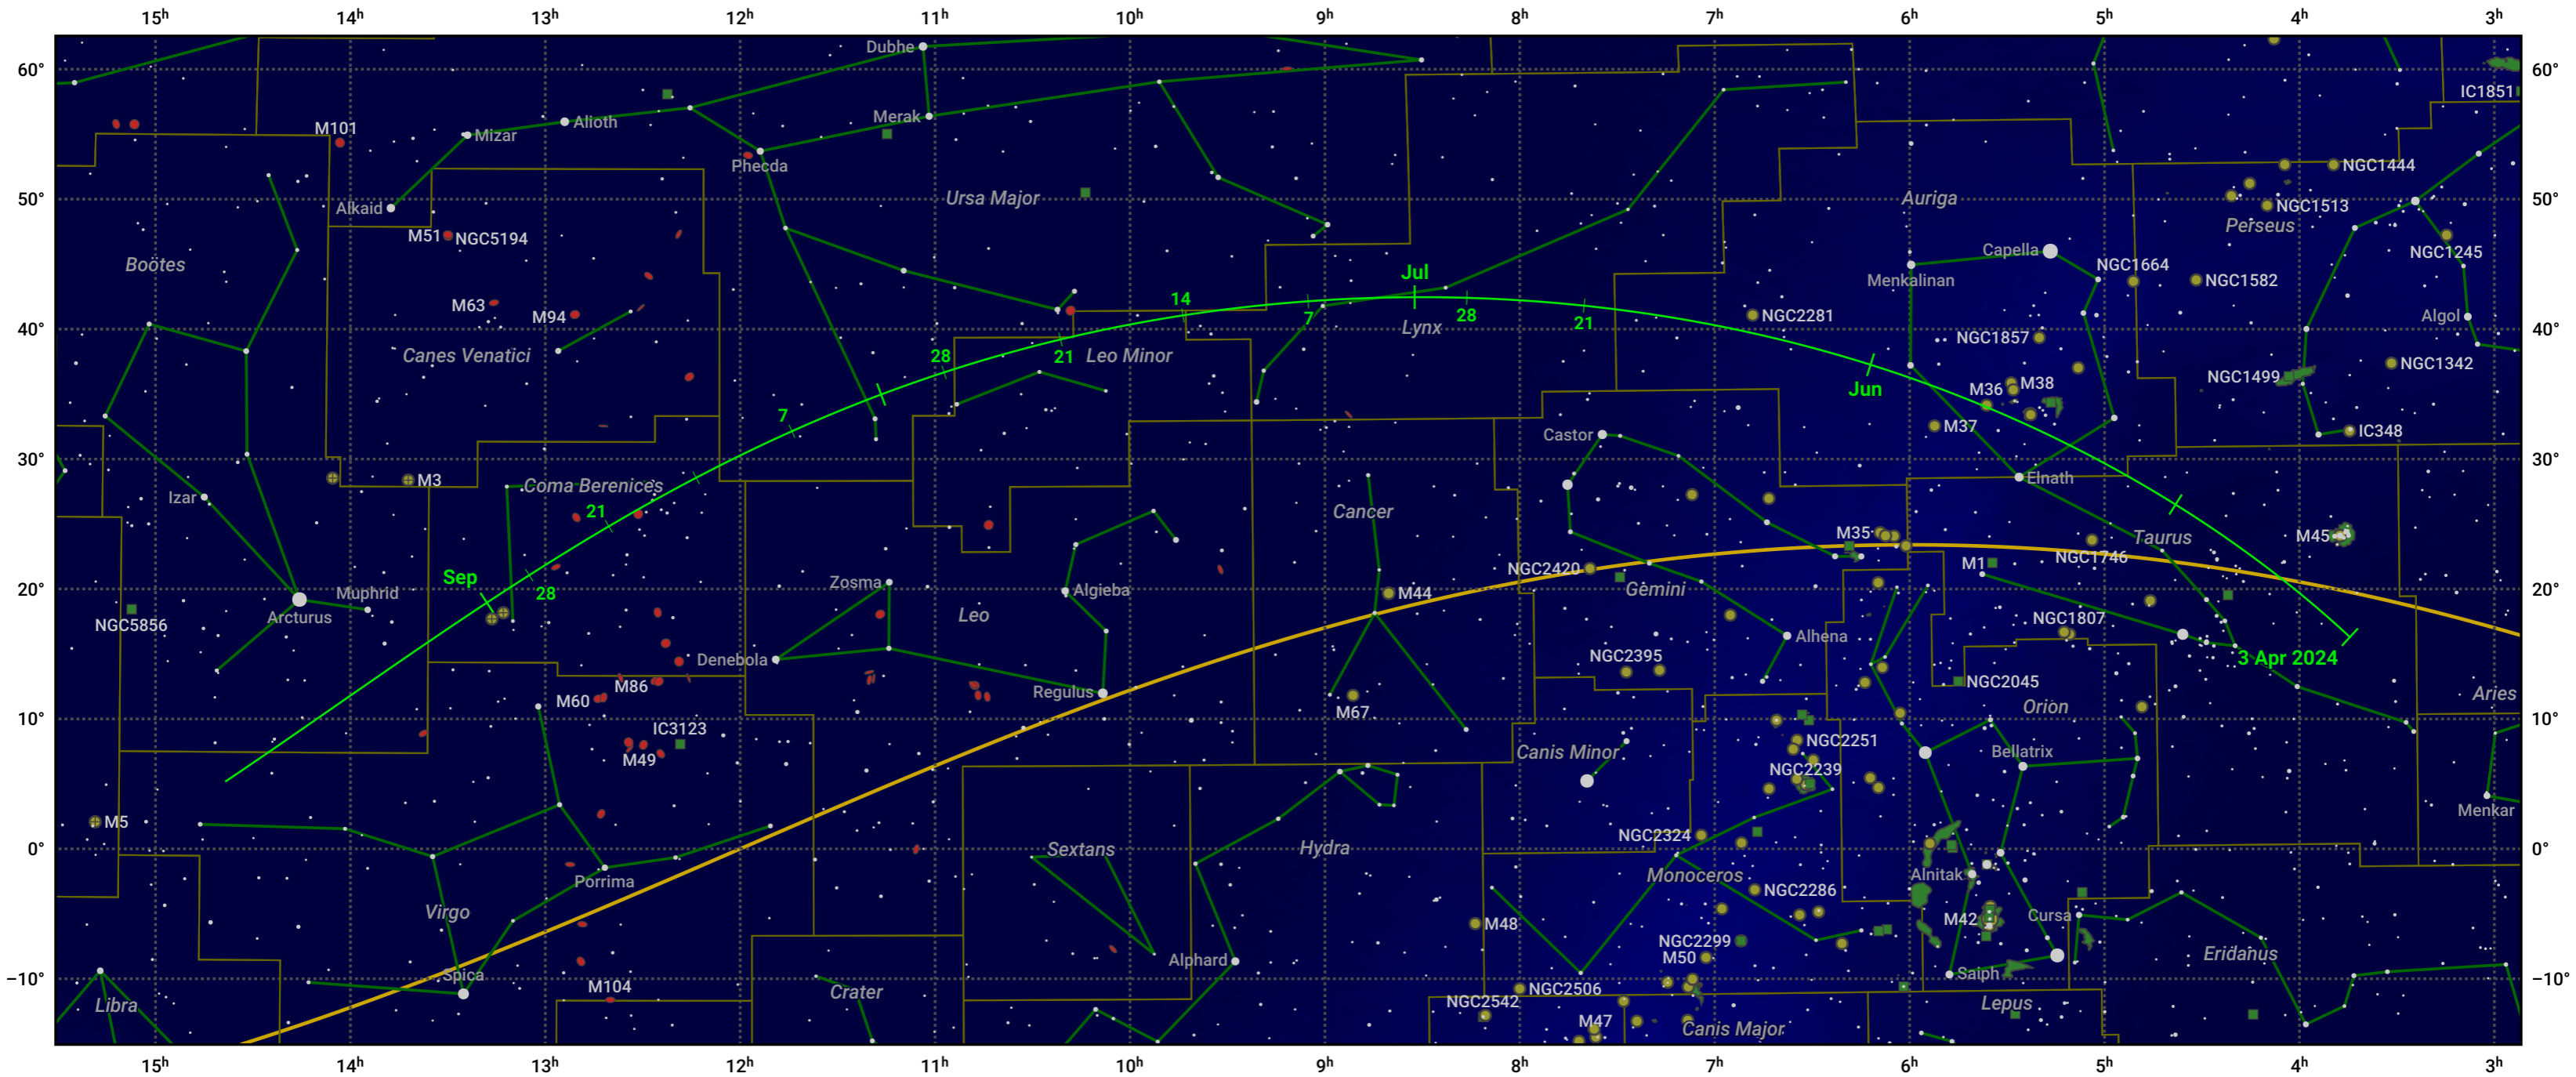

The path of 13P/Olbers starting on 3 Apr 2024

© Dominic Ford 2011–2024. Date markers placed at midnight UTC. Downloaded from <https://in-the-sky.org>

Magnitude scale: 6.0 5.0 4.0 3.0 2.0 1.0 0.0

— Ecliptic Plane

Galaxy Bright nebula Open cluster Globular cluster

| Date | Mag |
|-------------|------|
| 2024 Apr 22 | 9.9 |
| 2024 May 1 | 9.3 |
| 2024 May 9 | 8.8 |
| 2024 May 27 | 7.8 |
| 2024 Jun 24 | 6.8 |
| 2024 Jul 1 | 6.8 |
| 2024 Aug 9 | 7.9 |
| 2024 Aug 26 | 8.9 |
| 2024 Sep 1 | 9.3 |
| 2024 Sep 10 | 9.9 |
| 2024 Sep 25 | 11.0 |