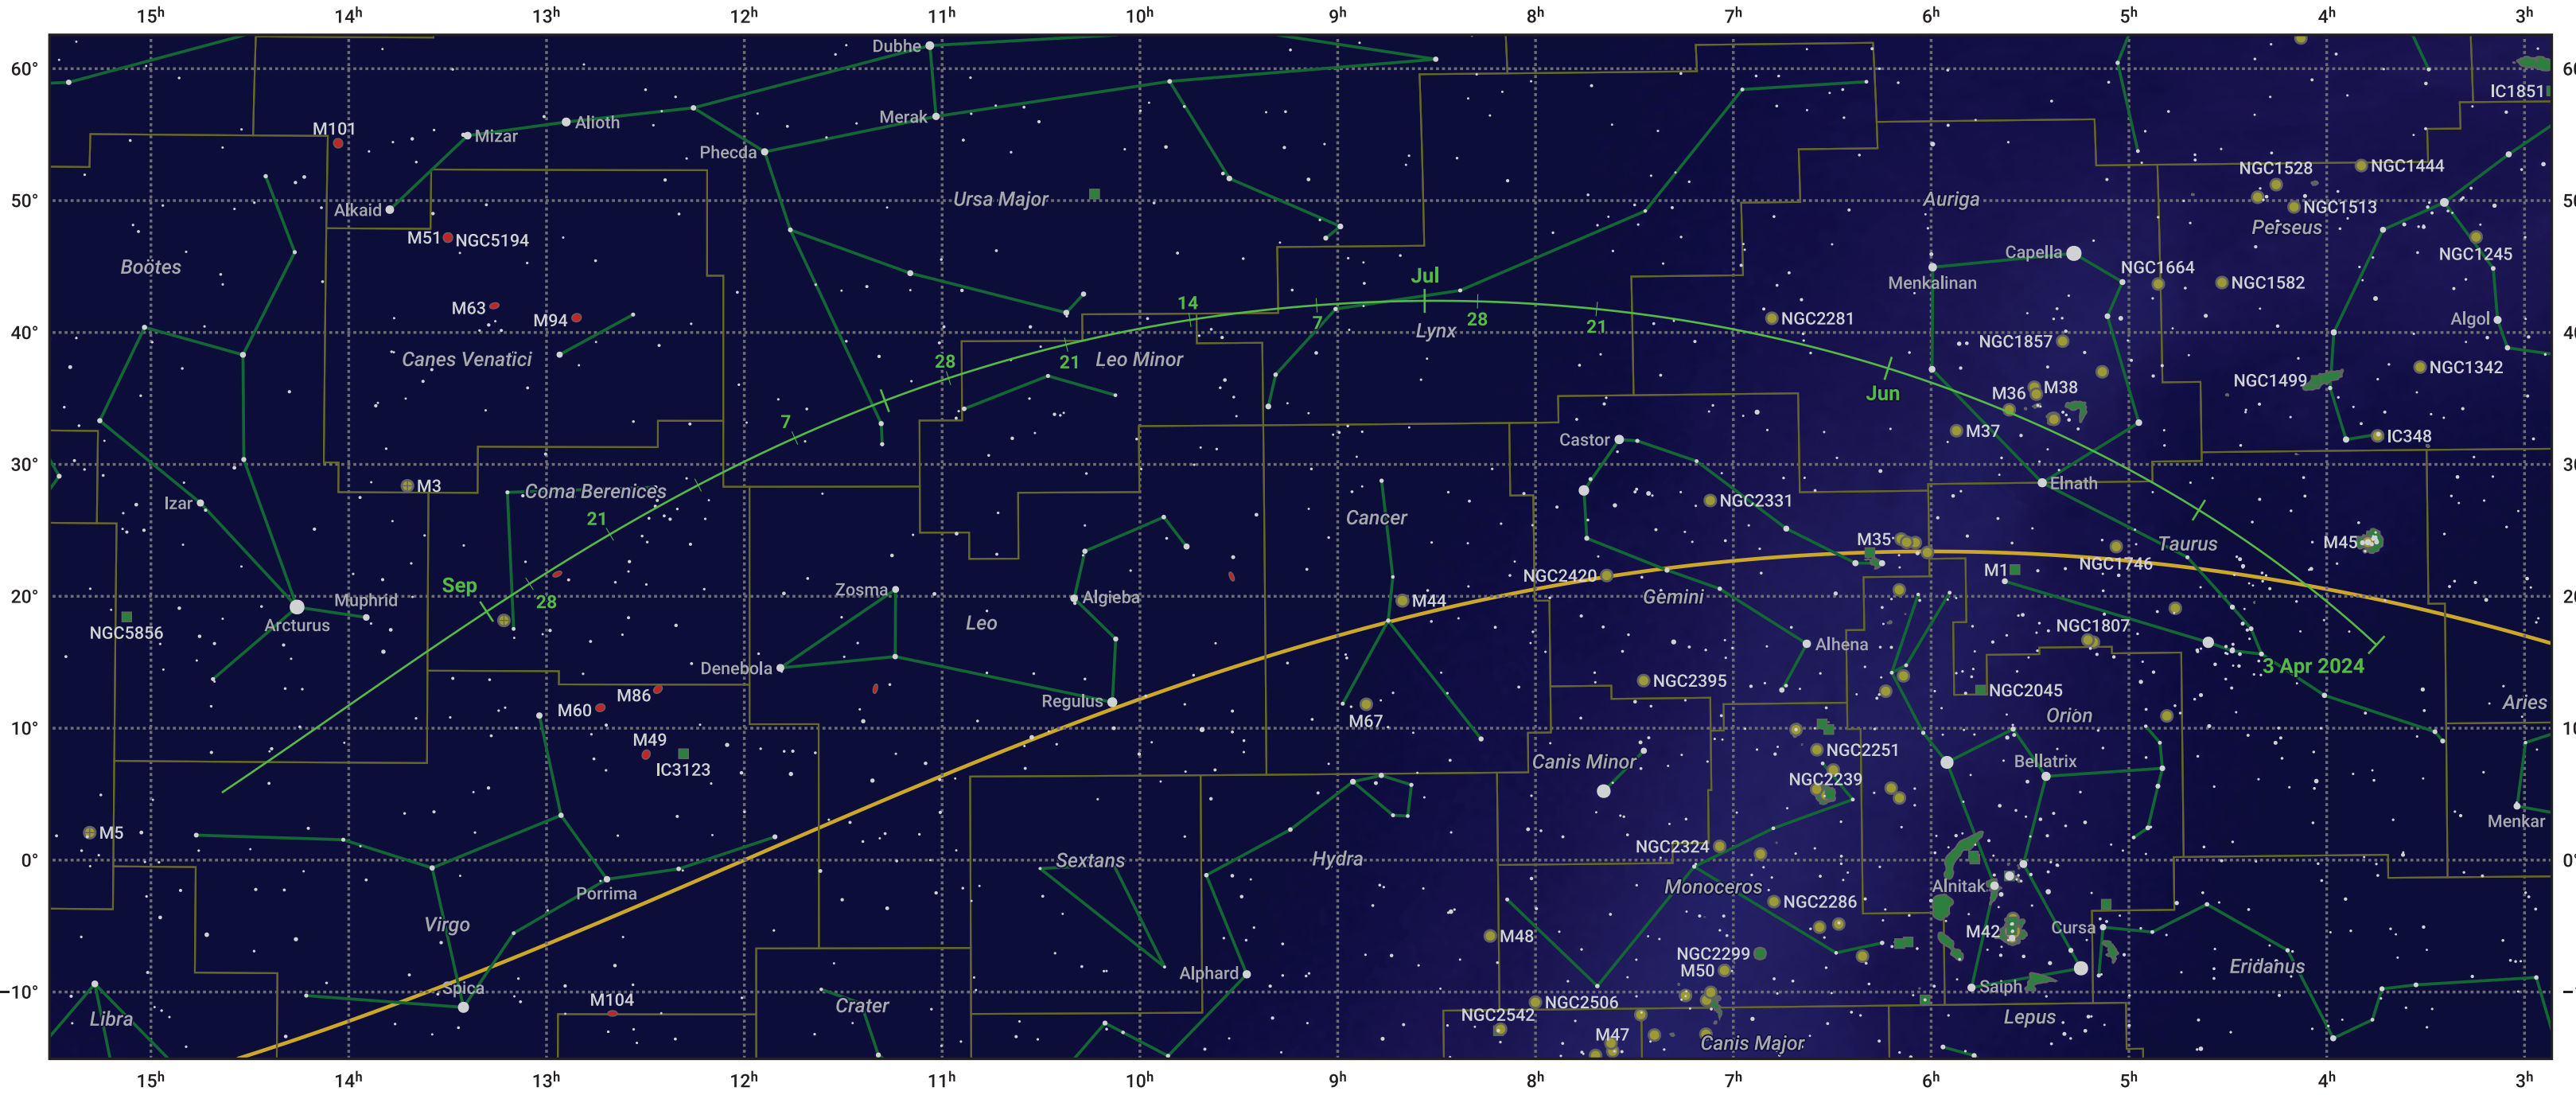

The path of 13P/Olbers starting on 3 Apr 2024

© Dominic Ford 2011–2024. Date markers placed at midnight UTC. Downloaded from <https://in-the-sky.org>

Magnitude scale: 6.0 5.0 4.0 3.0 2.0 1.0 0.0

— Ecliptic Plane

Galaxy Bright nebula Open cluster Globular cluster

Date	Mag
2024 Apr 22	8.6
2024 May 1	8.1
2024 May 9	7.6
2024 May 27	6.6
2024 Jun 26	5.6
2024 Jul 1	5.6
2024 Aug 8	6.7
2024 Aug 25	7.7
2024 Sep 1	8.2
2024 Sep 9	8.7
2024 Sep 24	9.7