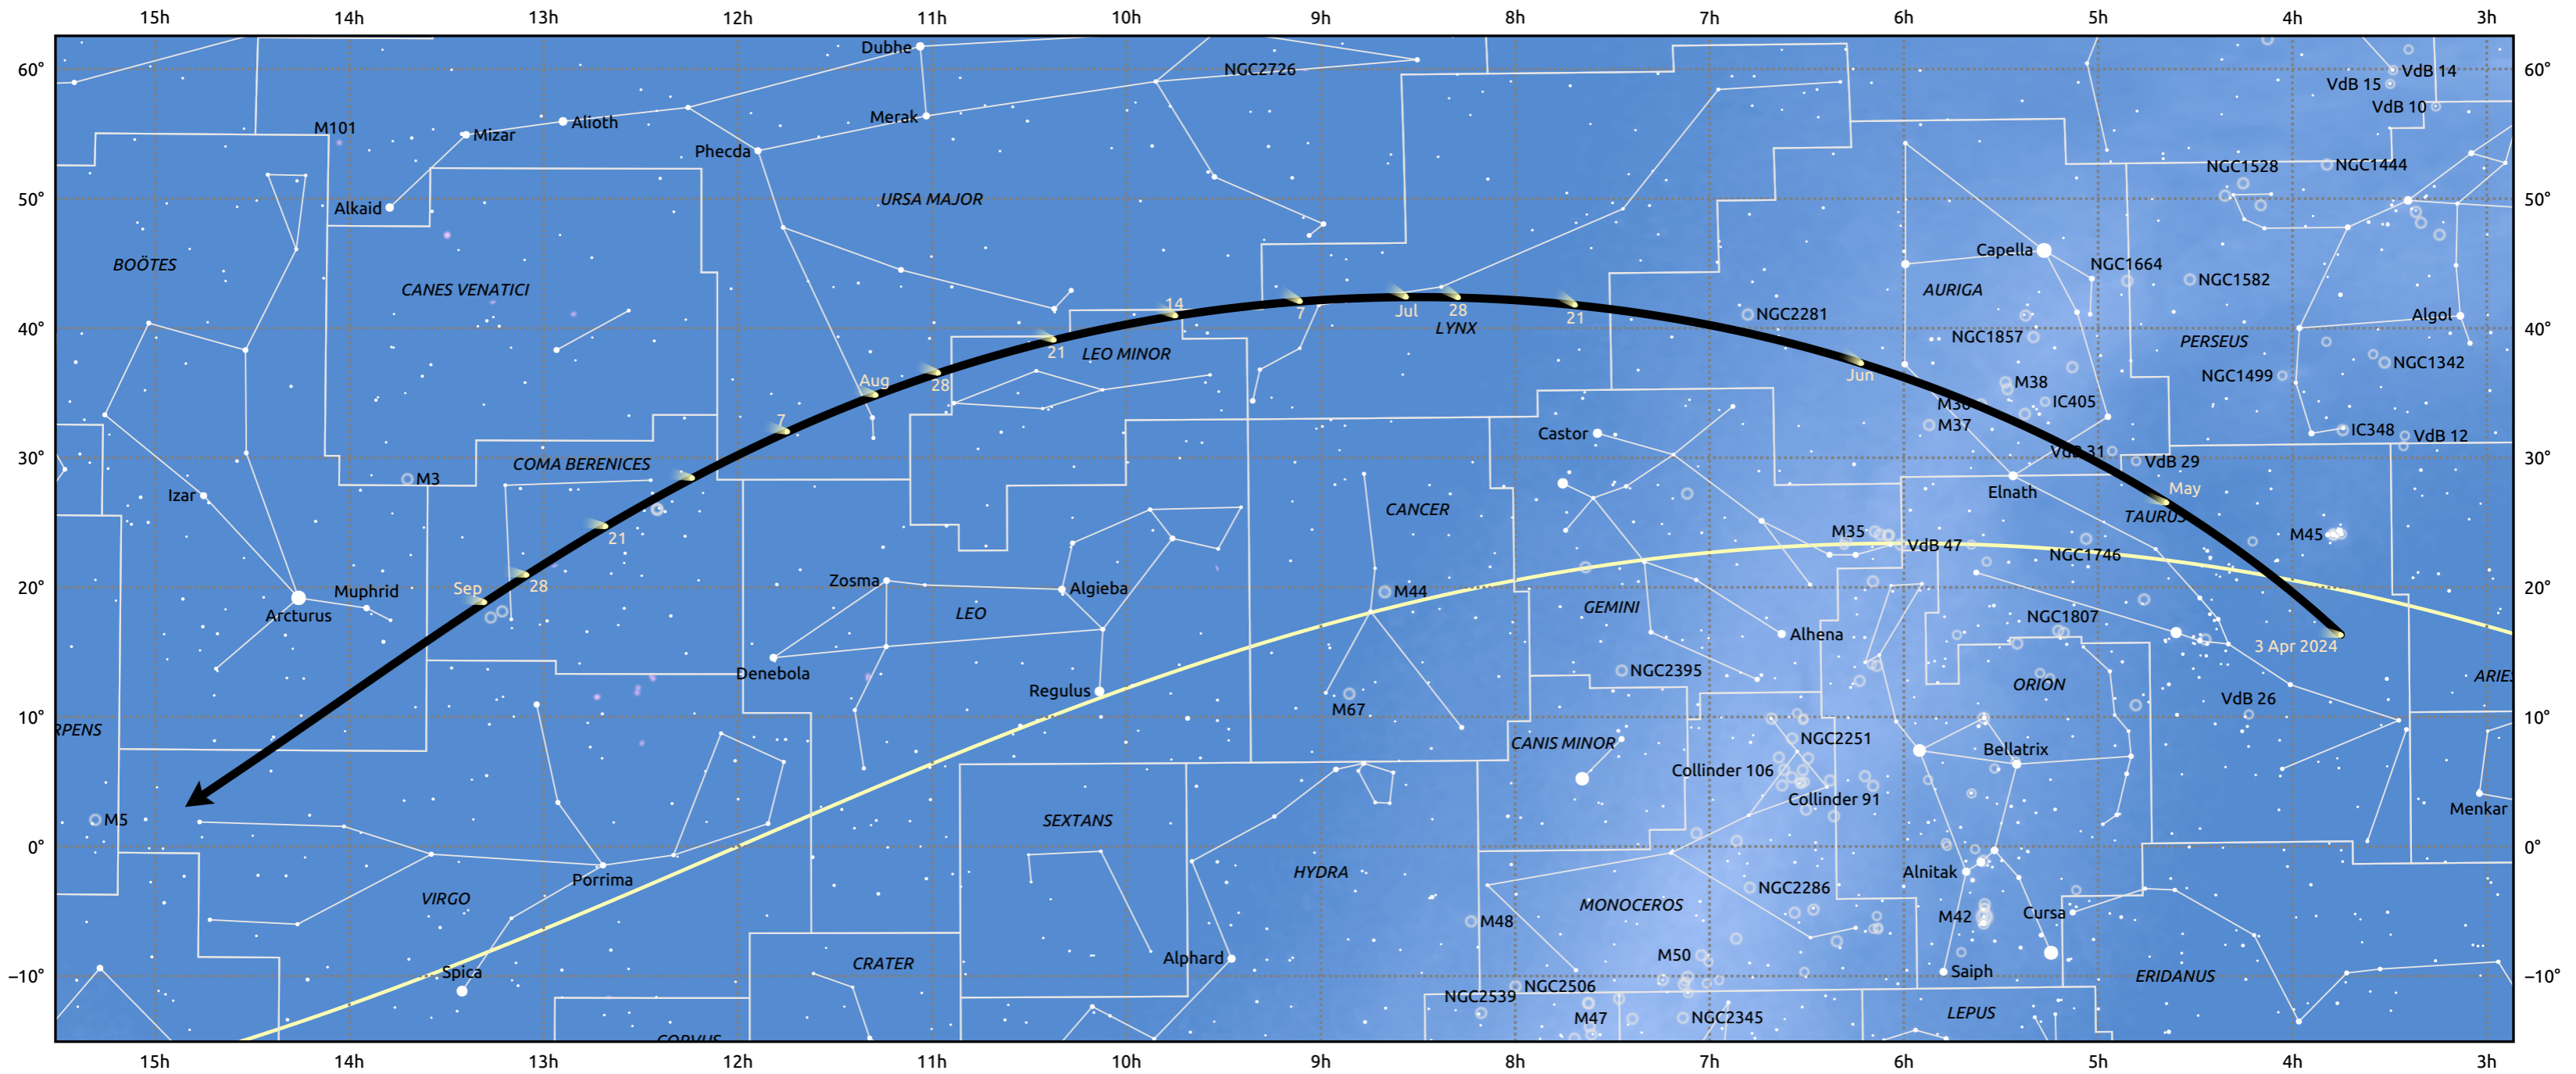

The path of 13P/Olbers starting on 3 Apr 2024

© Dominic Ford 2011–2025. Date markers placed at midnight UTC. Downloaded from <https://in-the-sky.org>

Magnitude scale: • 6.0 • 5.0 • 4.0 • 3.0 • 2.0 • 1.0 • 0.0

— Ecliptic Plane

Galaxy Bright nebula Open cluster Globular cluster Planetary nebula

Date	Mag
2024 Apr 22	8.6
2024 May 1	8.1
2024 May 9	7.6
2024 May 27	6.6
2024 Jun 26	5.6
2024 Jul 1	5.6
2024 Aug 8	6.7
2024 Aug 25	7.7
2024 Sep 1	8.2
2024 Sep 9	8.7
2024 Sep 24	9.7