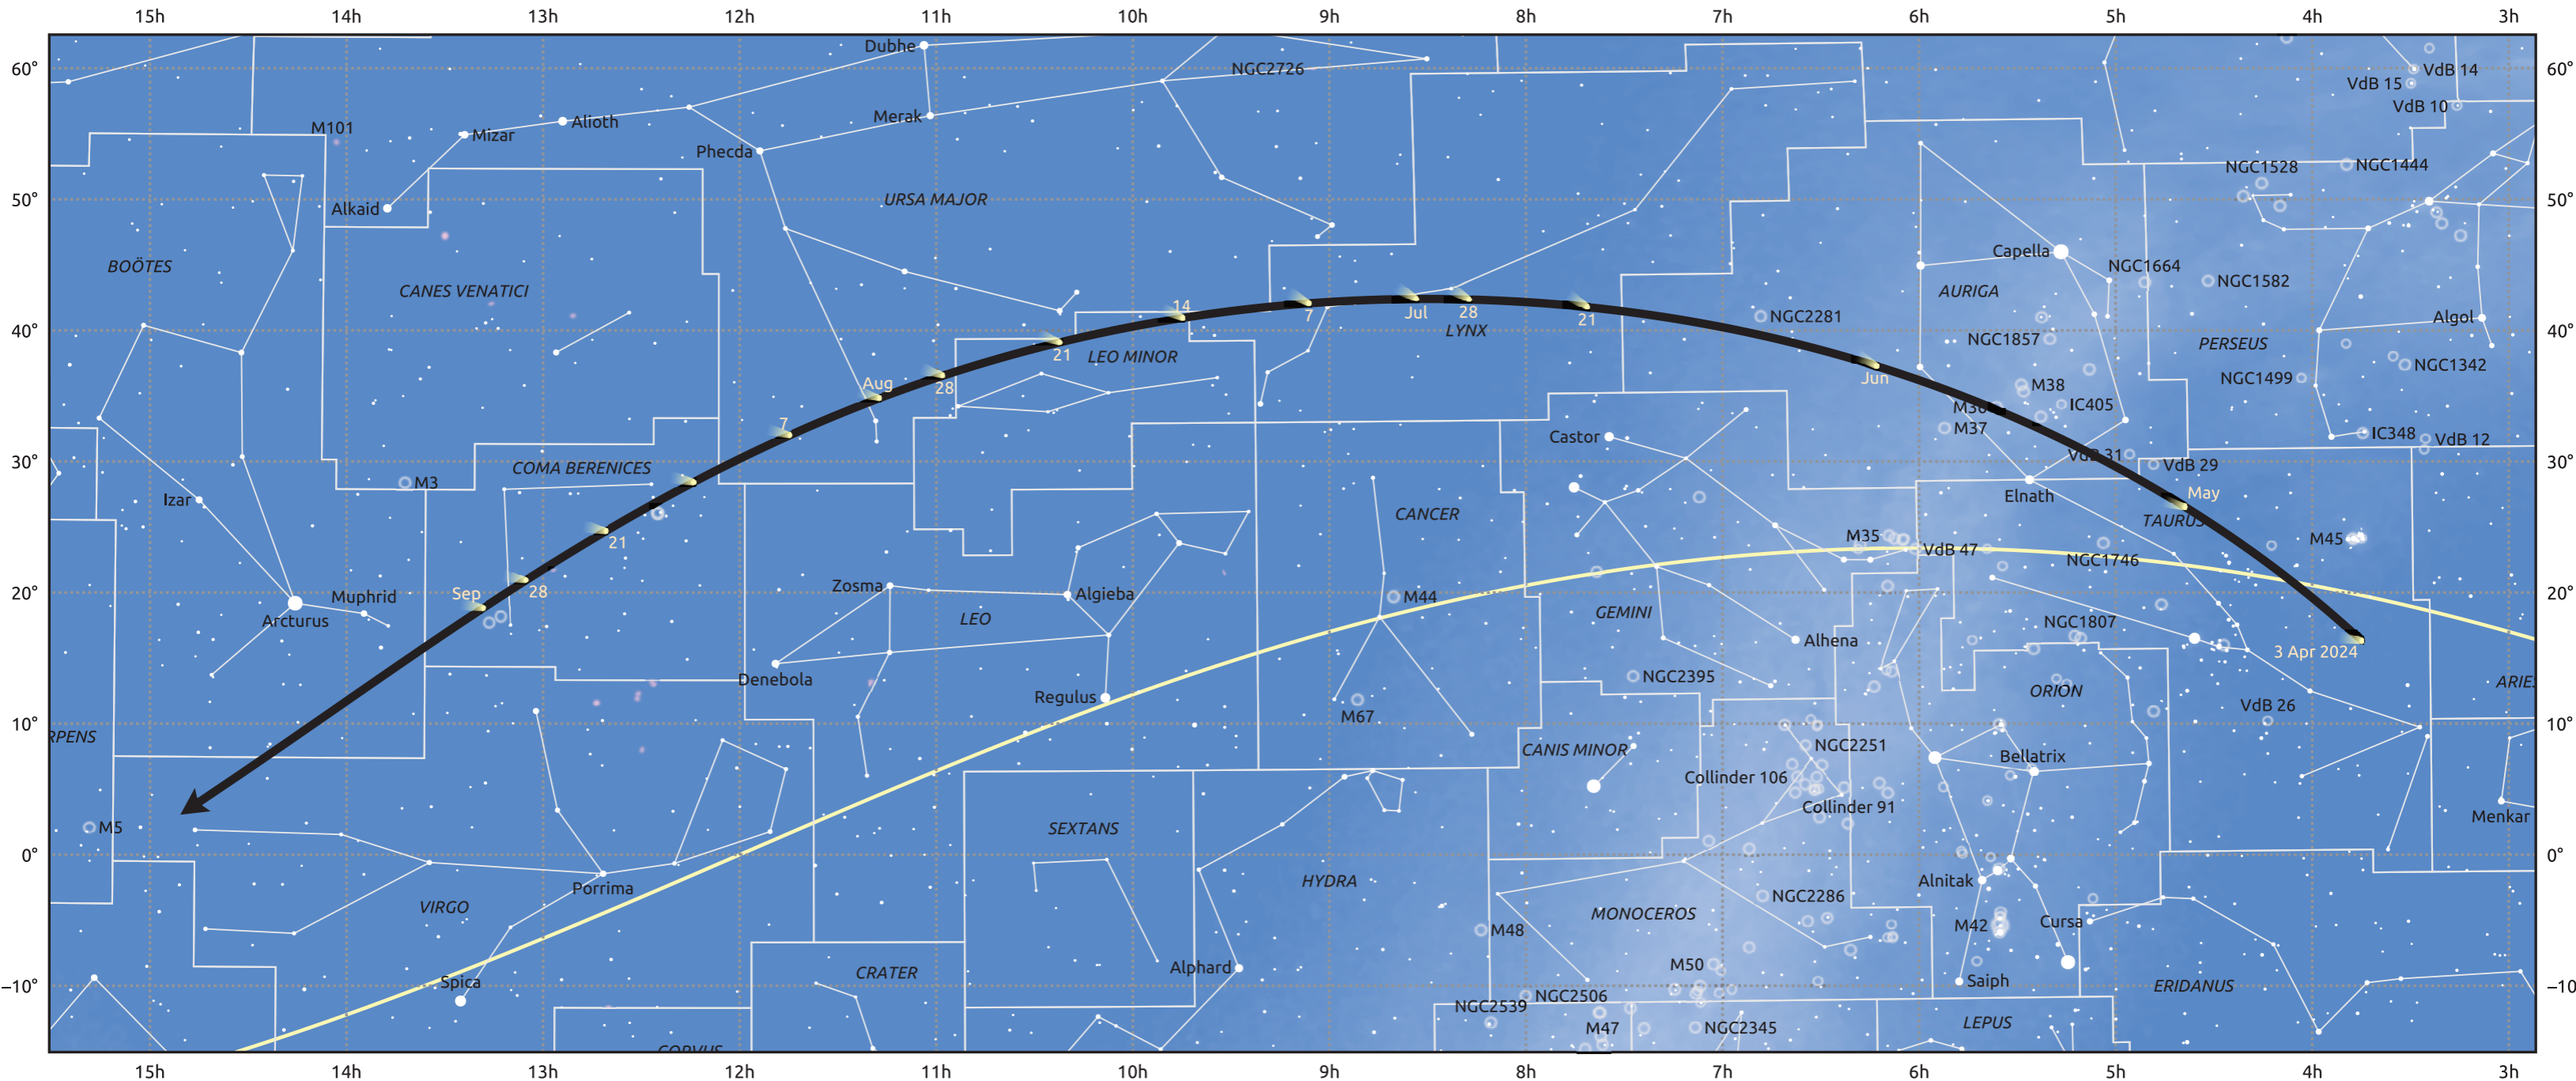

The path of 13P/Olbers starting on 3 Apr 2024

© Dominic Ford 2011–2025. Date markers placed at midnight UTC. Downloaded from <https://in-the-sky.org>

Magnitude scale: 6.0 5.0 4.0 3.0 2.0 1.0 0.0

— Ecliptic Plane

- Galaxy
- Bright nebula
- Open cluster
- Globular cluster
- ◇ Planetary nebula

Date	Mag
2024 Apr 22	8.6
2024 May 1	8.1
2024 May 9	7.6
2024 May 27	6.6
2024 Jun 26	5.6
2024 Jul 1	5.6
2024 Aug 8	6.7
2024 Aug 25	7.7
2024 Sep 1	8.2
2024 Sep 9	8.7
2024 Sep 24	9.7