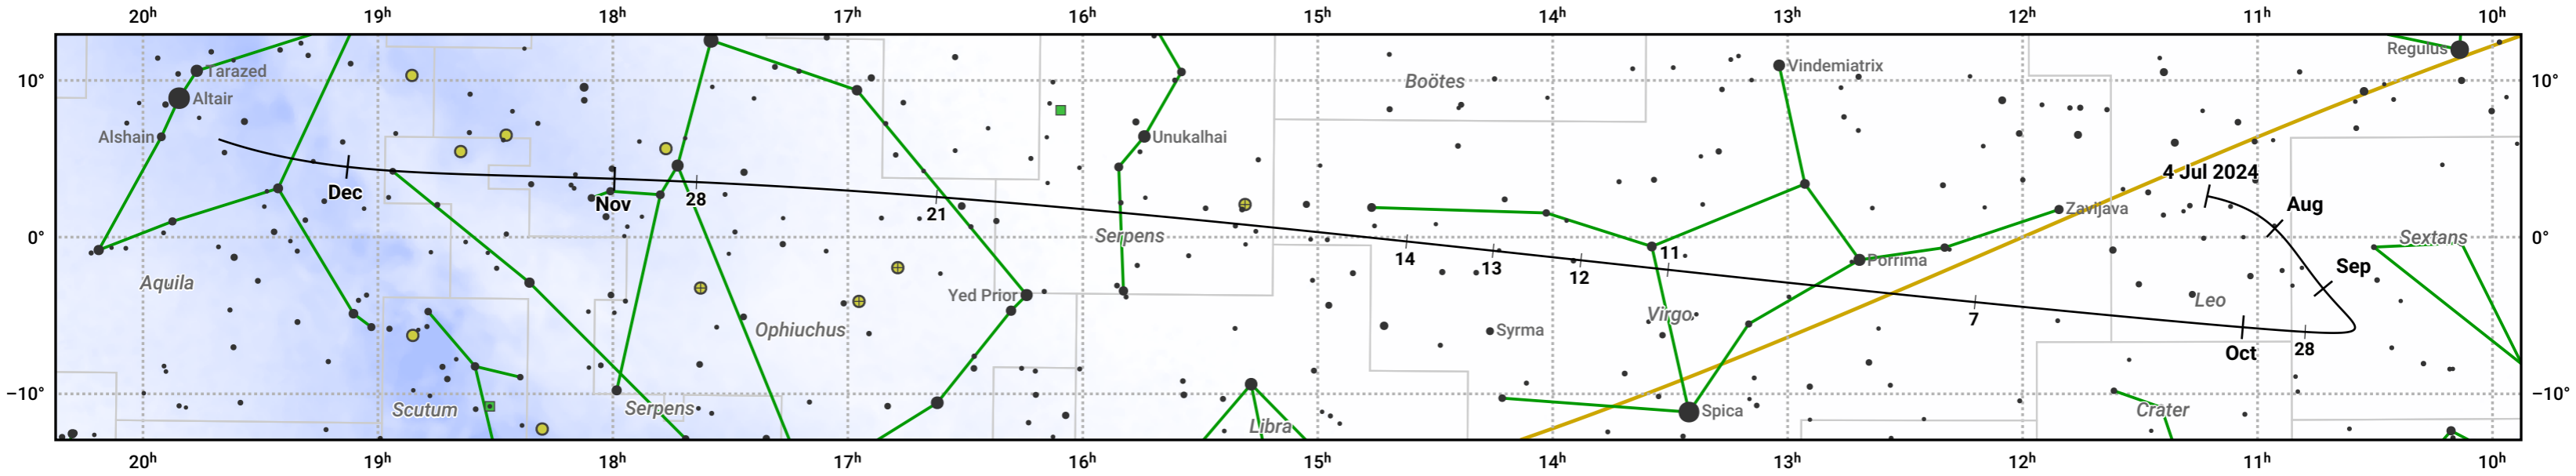

# The path of C/2023 A3 (Tsuchinshan-ATLAS) starting on 4 Jul 2024

© Dominic Ford 2011–2024. Date markers placed at midnight UTC. Downloaded from <https://in-the-sky.org>

Magnitude scale: • 6.0 • 5.0 • 4.0 • 3.0 • 2.0 • 1.0 • 0.0

— Ecliptic Plane

Galaxy    Bright nebula    Open cluster    Globular cluster

Date	Mag
2024 Jul 24	6.5
2024 Aug 7	5.5
2024 Aug 18	4.4
2024 Aug 27	3.3
2024 Sep 1	2.5
2024 Sep 3	2.2
2024 Sep 9	1.1
2024 Sep 14	0.0
2024 Sep 19	-1.1
2024 Sep 24	-2.2
2024 Oct 18	-1.0
2024 Oct 22	0.0
2024 Oct 27	1.2
2024 Nov 1	2.2
2024 Nov 7	3.3
2024 Nov 14	4.3
2024 Nov 22	5.3
2024 Dec 2	6.4
2024 Dec 14	7.4
2024 Dec 29	8.5