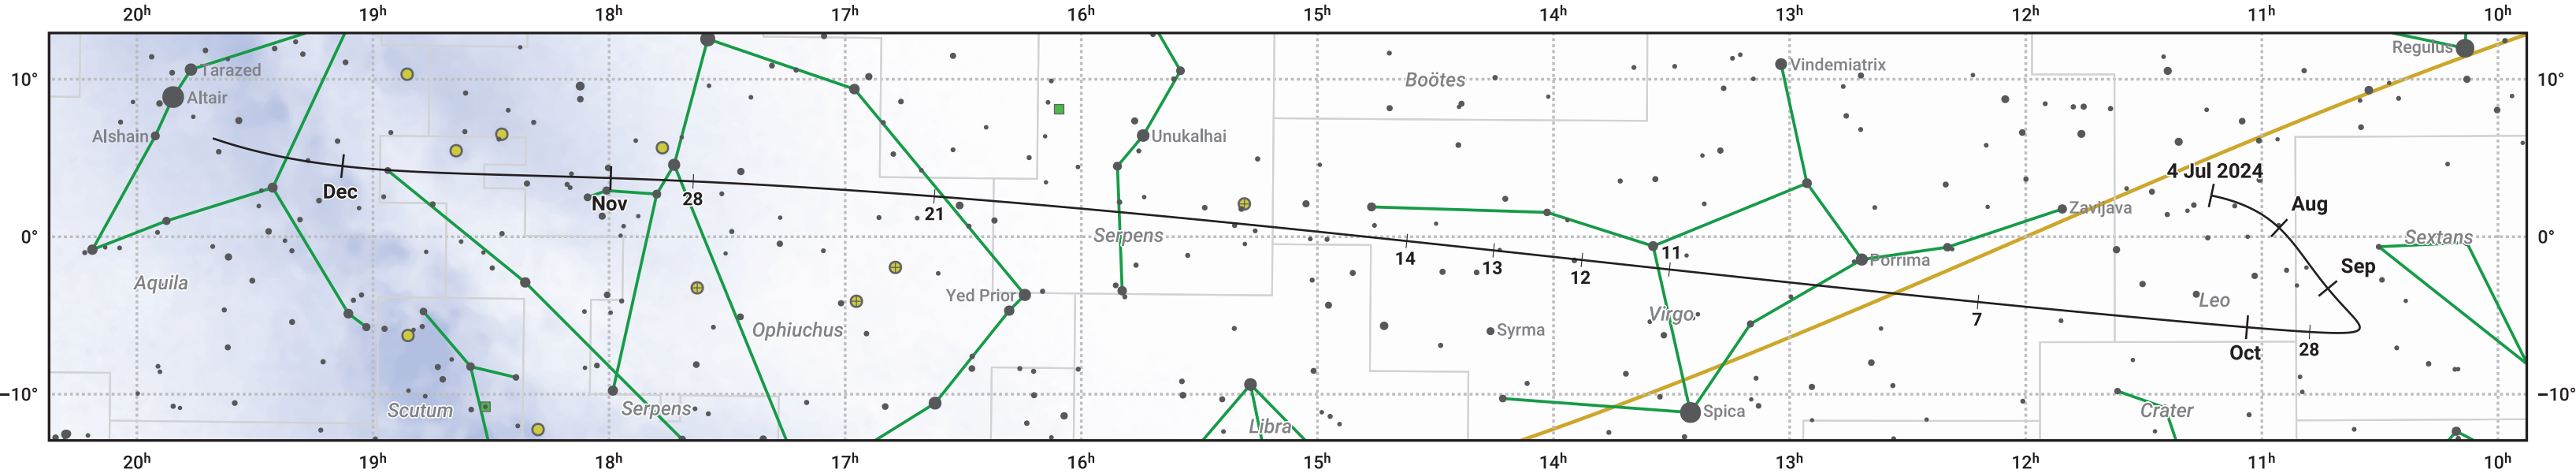

The path of C/2023 A3 (Tsuchinshan-ATLAS) starting on 4 Jul 2024

© Dominic Ford 2011–2024. Date markers placed at midnight UTC. Downloaded from <https://in-the-sky.org>

Magnitude scale: ● 6.0 ● 5.0 ● 4.0 ● 3.0 ● 2.0 ● 1.0 ● 0.0

— Ecliptic Plane

● Galaxy ■ Bright nebula ● Open cluster ⊕ Globular cluster

Date	Mag
2024 Jul 24	6.5
2024 Aug 7	5.5
2024 Aug 18	4.4
2024 Aug 27	3.3
2024 Sep 1	2.5
2024 Sep 3	2.2
2024 Sep 9	1.1
2024 Sep 14	0.0
2024 Sep 19	-1.1
2024 Sep 24	-2.2
2024 Oct 18	-1.0
2024 Oct 22	0.0
2024 Oct 27	1.2
2024 Nov 1	2.2
2024 Nov 7	3.3
2024 Nov 14	4.3
2024 Nov 22	5.3
2024 Dec 2	6.4
2024 Dec 14	7.4
2024 Dec 29	8.5