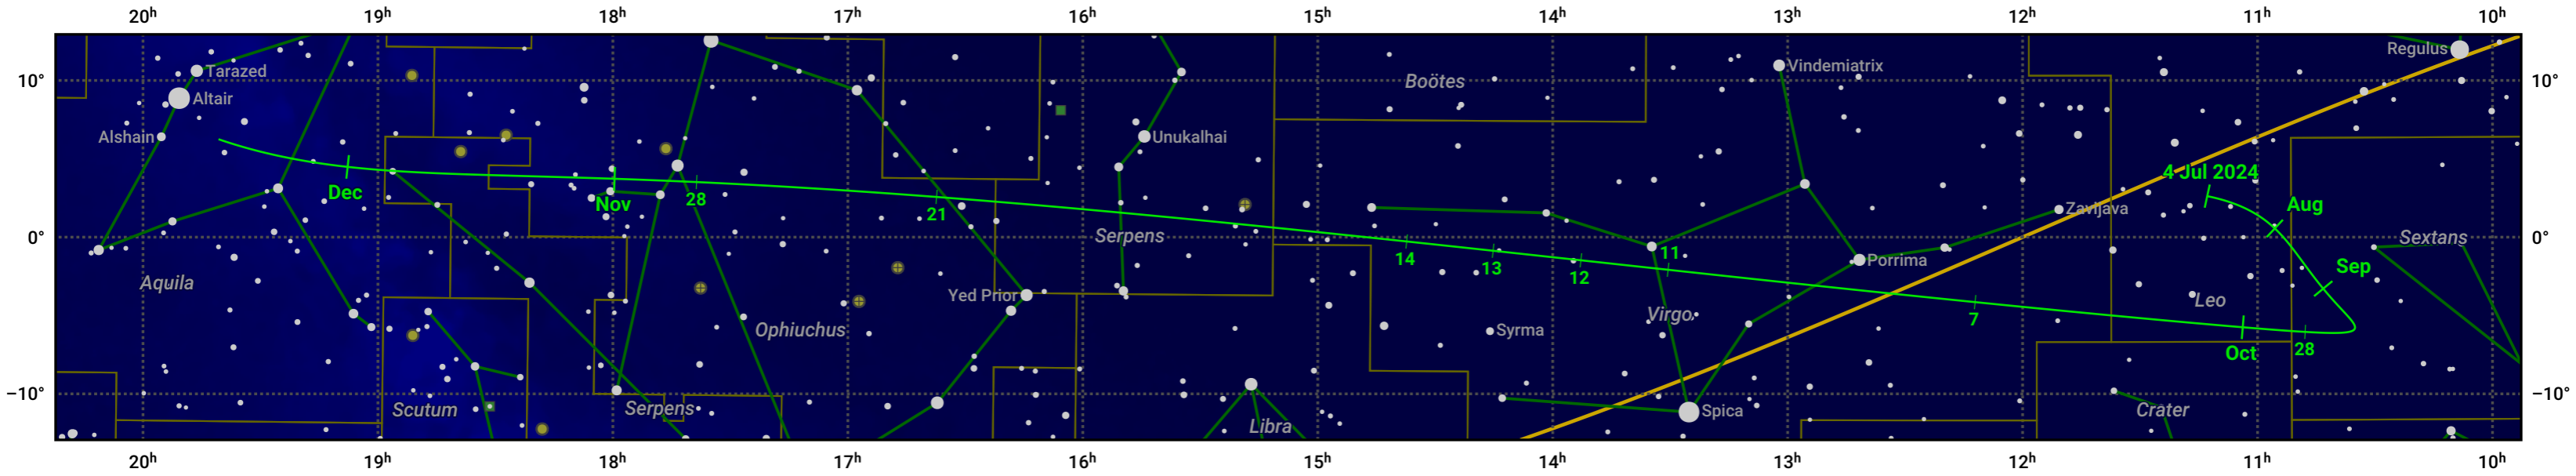

The path of C/2023 A3 (Tsuchinshan-ATLAS) starting on 4 Jul 2024

© Dominic Ford 2011–2024. Date markers placed at midnight UTC. Downloaded from <https://in-the-sky.org>

Magnitude scale: ● 6.0 ● 5.0 ● 4.0 ● 3.0 ● 2.0 ● 1.0 ● 0.0

— Ecliptic Plane

● Galaxy ● Bright nebula ● Open cluster ● Globular cluster

Date	Mag
2024 Jul 24	6.5
2024 Aug 7	5.5
2024 Aug 18	4.4
2024 Aug 27	3.3
2024 Sep 1	2.5
2024 Sep 3	2.2
2024 Sep 9	1.1
2024 Sep 14	0.0
2024 Sep 19	-1.1
2024 Sep 24	-2.2
2024 Oct 18	-1.0
2024 Oct 22	0.0
2024 Oct 27	1.2
2024 Nov 1	2.2
2024 Nov 7	3.3
2024 Nov 14	4.3
2024 Nov 22	5.3
2024 Dec 2	6.4
2024 Dec 14	7.4
2024 Dec 29	8.5