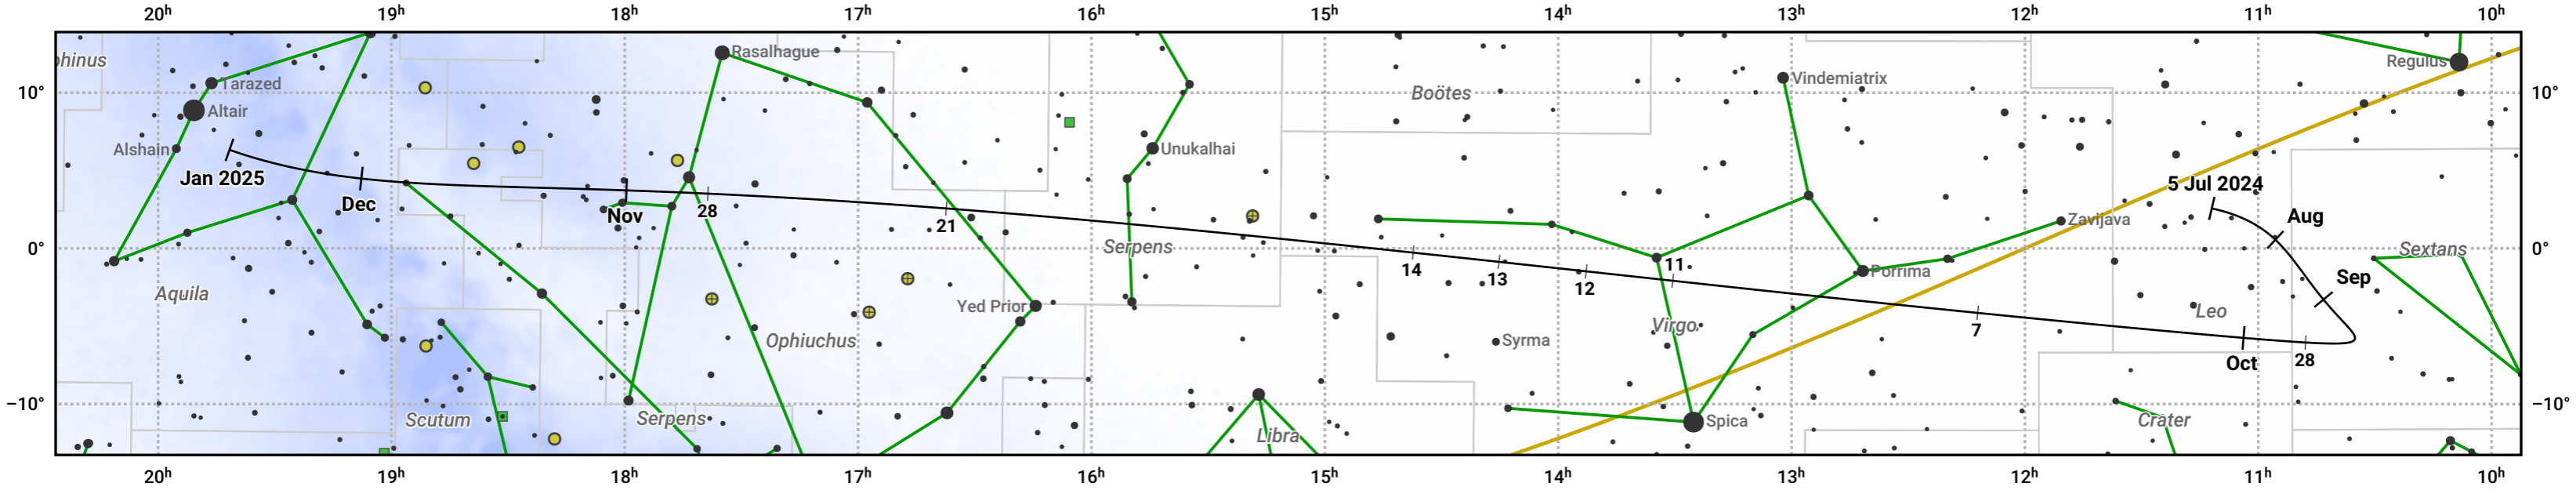

# The path of C/2023 A3 (Tsuchinshan-ATLAS) starting on 5 Jul 2024

© Dominic Ford 2011–2024. Date markers placed at midnight UTC. Downloaded from <https://in-the-sky.org>

Magnitude scale: ● 6.0 ● 5.0 ● 4.0 ● 3.0 ● 2.0 ● 1.0 ● 0.0

— Ecliptic Plane

● Galaxy ● Bright nebula ● Open cluster ● Globular cluster

Date	Mag
2024 Jul 26	7.0
2024 Aug 10	5.9
2024 Aug 22	4.8
2024 Aug 30	3.7
2024 Sep 1	3.4
2024 Sep 6	2.6
2024 Sep 12	1.5
2024 Sep 17	0.5
2024 Sep 22	-0.6
2024 Sep 29	-1.6
2024 Oct 16	-0.5
2024 Oct 22	1.0
2024 Oct 27	2.1
2024 Nov 1	3.1
2024 Nov 2	3.2
2024 Nov 9	4.4
2024 Nov 17	5.5
2024 Nov 27	6.6
2024 Dec 9	7.6
2024 Dec 23	8.6
2025 Jan 1	9.2