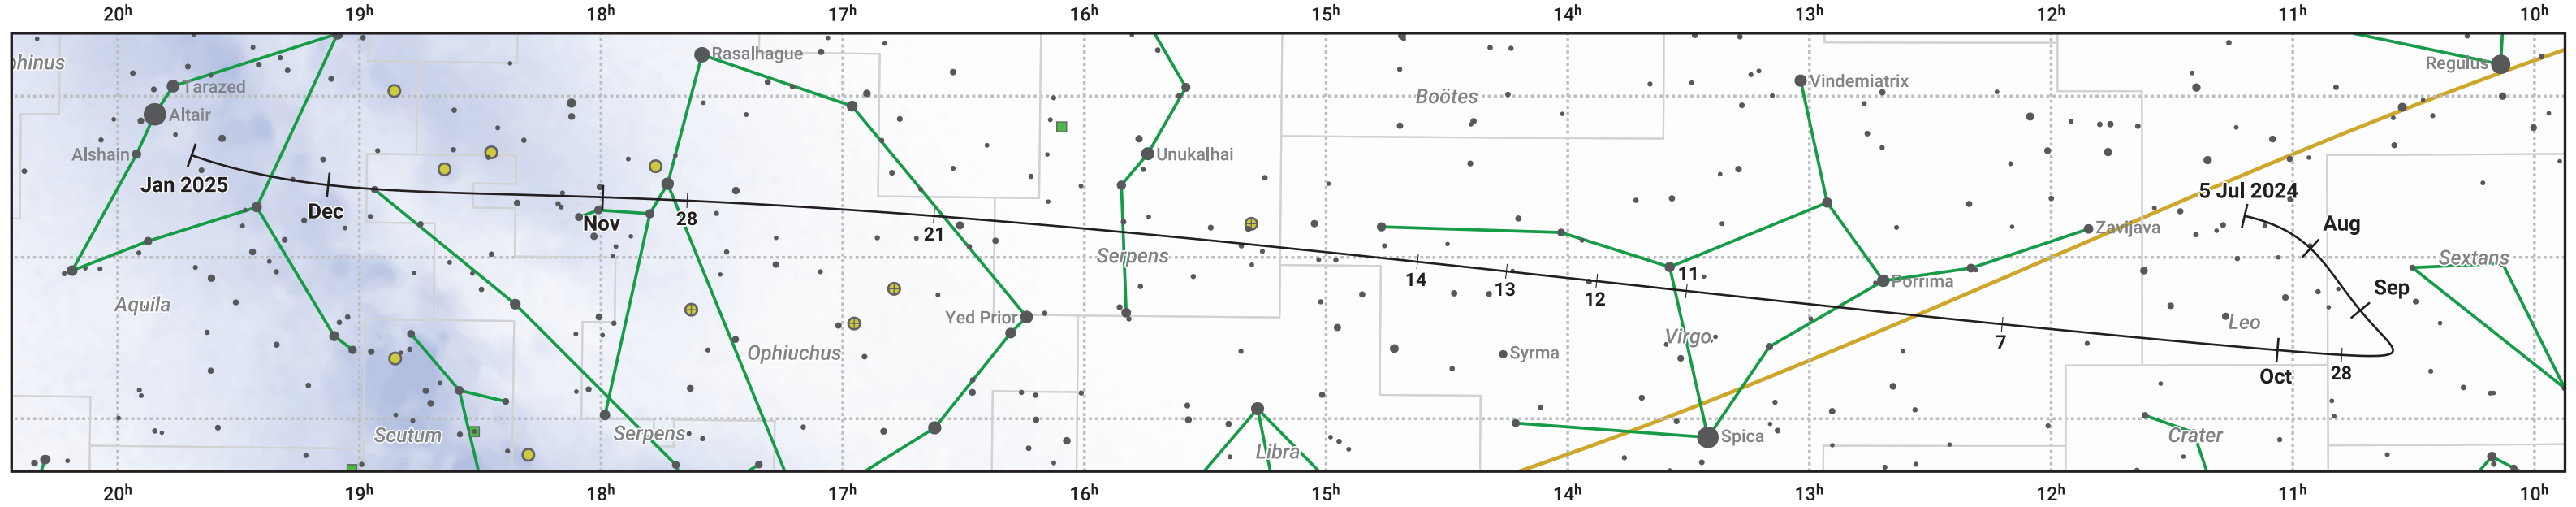

# The path of C/2023 A3 (Tsuchinshan-ATLAS) starting on 5 Jul 2024

© Dominic Ford 2011–2024. Date markers placed at midnight UTC. Downloaded from <https://in-the-sky.org>

Magnitude scale: • 6.0 • 5.0 • 4.0 • 3.0 • 2.0 • 1.0 • 0.0

— Ecliptic Plane

Galaxy    Bright nebula    Open cluster    Globular cluster

Date	Mag
2024 Jul 26	7.0
2024 Aug 10	5.9
2024 Aug 22	4.8
2024 Aug 30	3.7
2024 Sep 1	3.4
2024 Sep 6	2.6
2024 Sep 12	1.5
2024 Sep 17	0.5
2024 Sep 22	-0.6
2024 Sep 29	-1.6
2024 Oct 16	-0.5
2024 Oct 22	1.0
2024 Oct 27	2.1
2024 Nov 1	3.1
2024 Nov 2	3.2
2024 Nov 9	4.4
2024 Nov 17	5.5
2024 Nov 27	6.6
2024 Dec 9	7.6
2024 Dec 23	8.6
2025 Jan 1	9.2