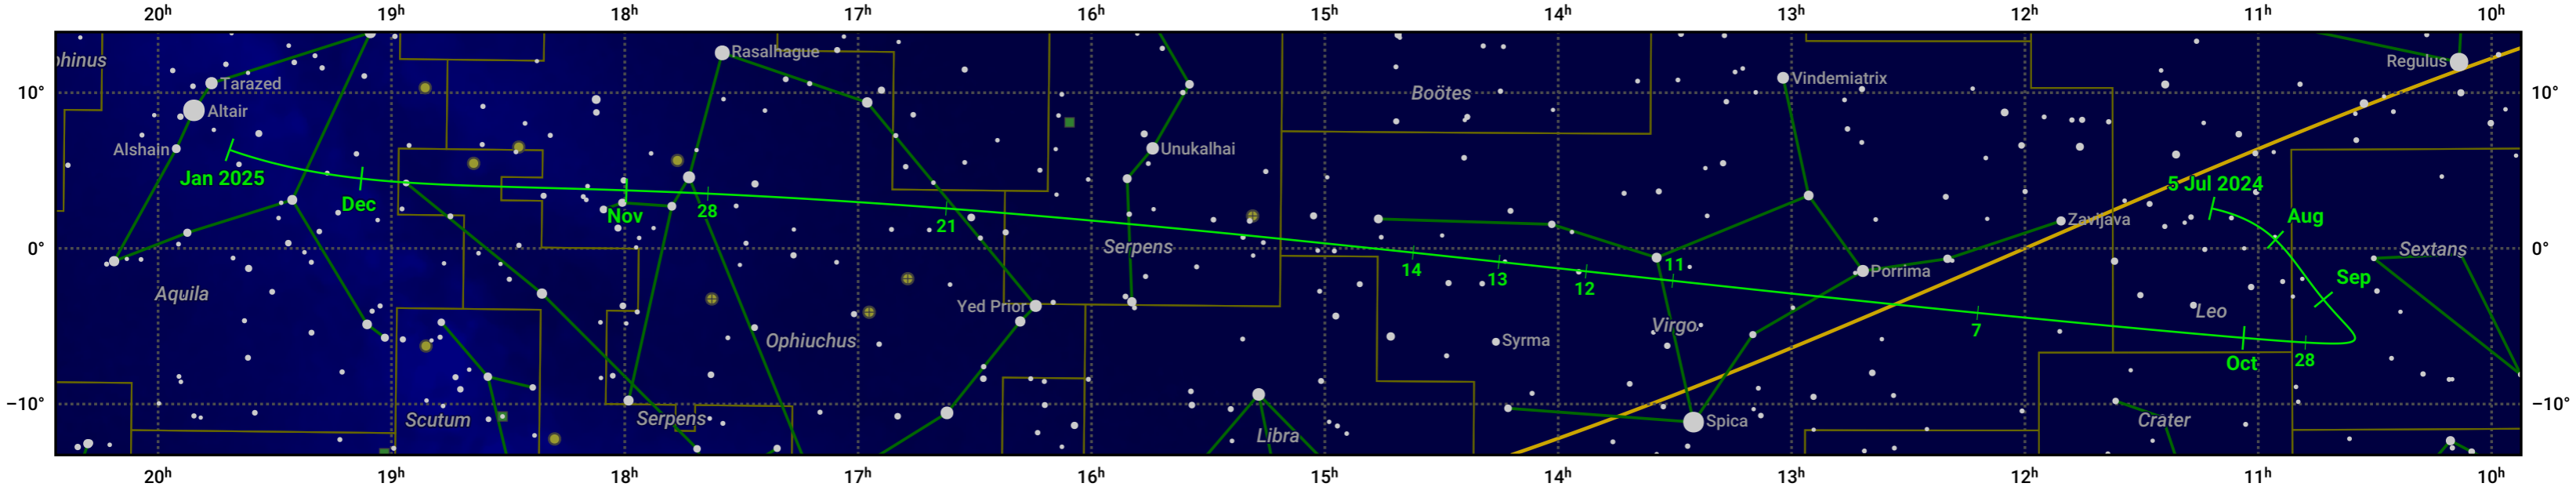

The path of C/2023 A3 (Tsuchinshan-ATLAS) starting on 5 Jul 2024

© Dominic Ford 2011–2024. Date markers placed at midnight UTC. Downloaded from <https://in-the-sky.org>

Magnitude scale: ● 6.0 ● 5.0 ● 4.0 ● 3.0 ● 2.0 ● 1.0 ● 0.0

— Ecliptic Plane

● Galaxy ■ Bright nebula ● Open cluster ⊕ Globular cluster

Date	Mag
2024 Jul 26	7.0
2024 Aug 10	5.9
2024 Aug 22	4.8
2024 Aug 30	3.7
2024 Sep 1	3.4
2024 Sep 6	2.6
2024 Sep 12	1.5
2024 Sep 17	0.5
2024 Sep 22	-0.6
2024 Sep 29	-1.6
2024 Oct 16	-0.5
2024 Oct 22	1.0
2024 Oct 27	2.1
2024 Nov 1	3.1
2024 Nov 2	3.2
2024 Nov 9	4.4
2024 Nov 17	5.5
2024 Nov 27	6.6
2024 Dec 9	7.6
2024 Dec 23	8.6
2025 Jan 1	9.2