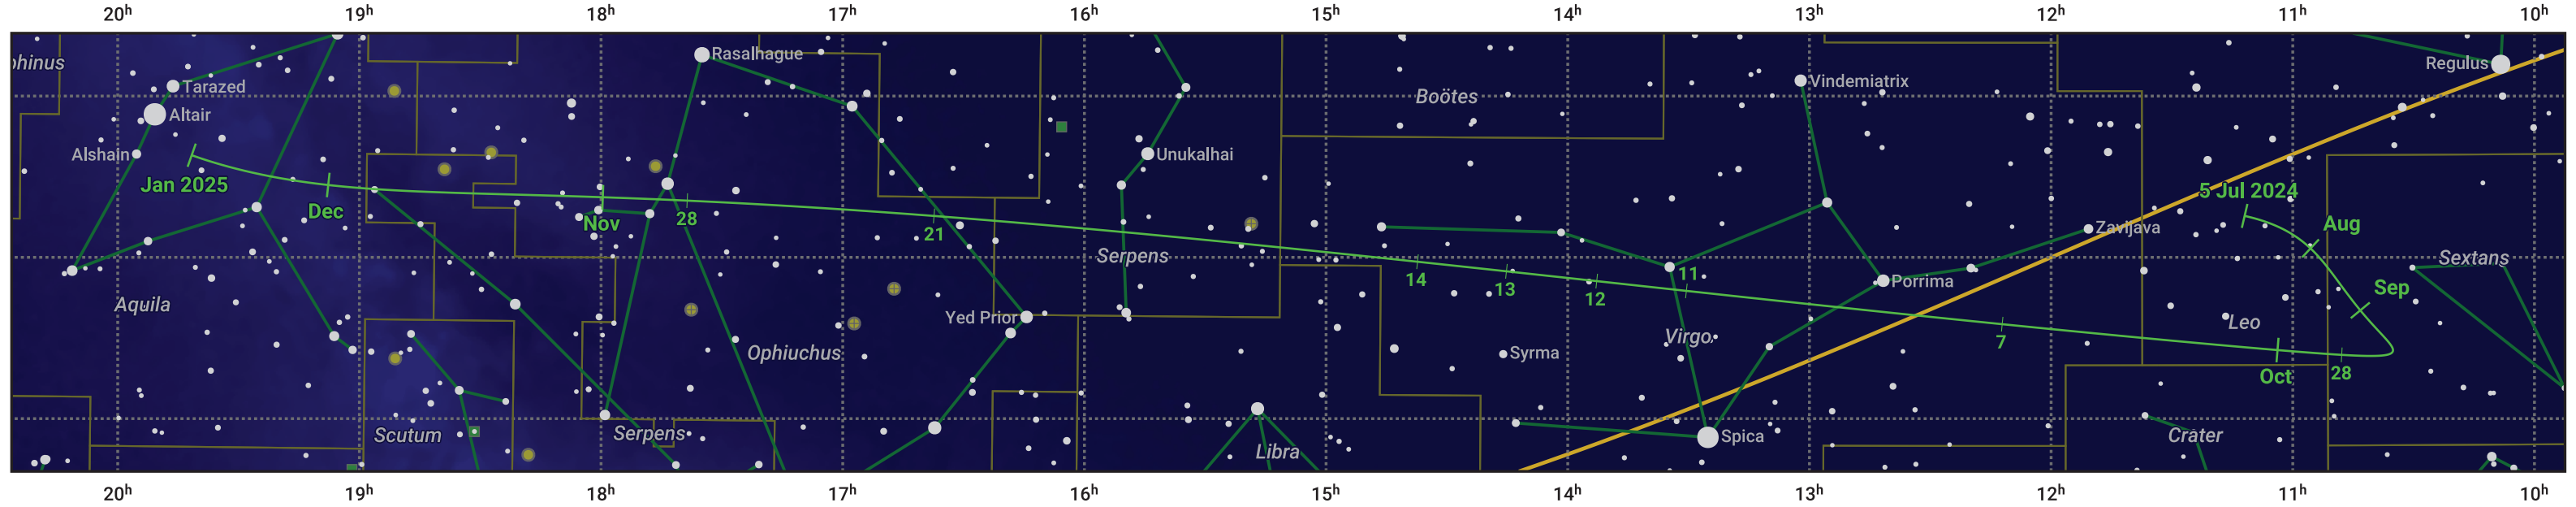

The path of C/2023 A3 (Tsuchinshan-ATLAS) starting on 5 Jul 2024

© Dominic Ford 2011–2024. Date markers placed at midnight UTC. Downloaded from <https://in-the-sky.org>

Magnitude scale: • 6.0 • 5.0 • 4.0 • 3.0 • 2.0 • 1.0 • 0.0

— Ecliptic Plane

- Galaxy
- Bright nebula
- Open cluster
- Globular cluster

Date	Mag
2024 Jul 26	7.0
2024 Aug 10	5.9
2024 Aug 22	4.8
2024 Aug 30	3.7
2024 Sep 1	3.4
2024 Sep 6	2.6
2024 Sep 12	1.5
2024 Sep 17	0.5
2024 Sep 22	-0.6
2024 Sep 29	-1.6
2024 Oct 16	-0.5
2024 Oct 22	1.0
2024 Oct 27	2.1
2024 Nov 1	3.1
2024 Nov 2	3.2
2024 Nov 9	4.4
2024 Nov 17	5.5
2024 Nov 27	6.6
2024 Dec 9	7.6
2024 Dec 23	8.6
2025 Jan 1	9.2