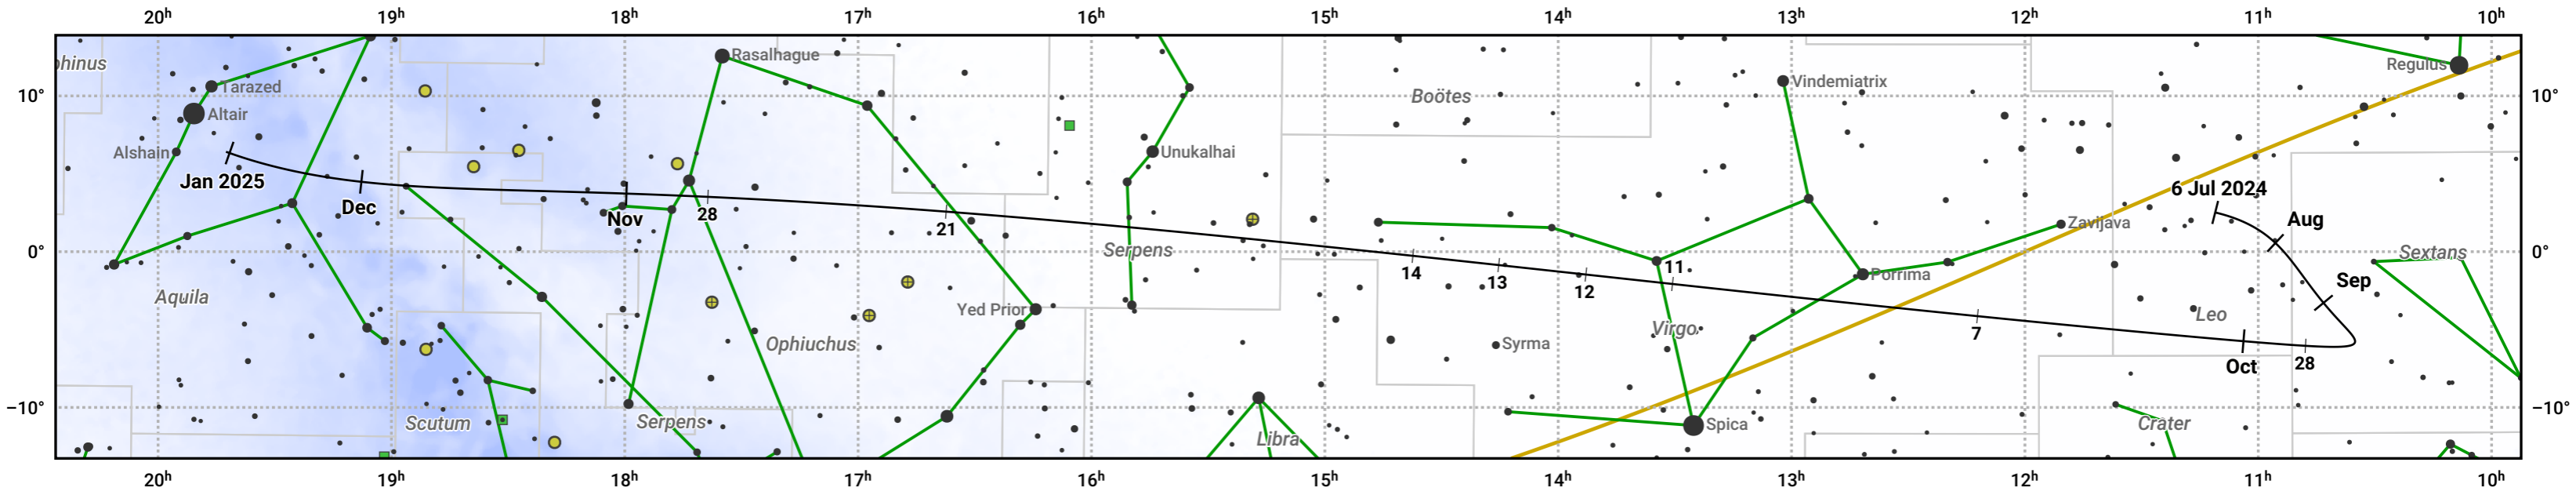

The path of C/2023 A3 (Tsuchinshan-ATLAS) starting on 6 Jul 2024

© Dominic Ford 2011–2024. Date markers placed at midnight UTC. Downloaded from <https://in-the-sky.org>

Magnitude scale: ● 6.0 ● 5.0 ● 4.0 ● 3.0 ● 2.0 ● 1.0 ● 0.0

— Ecliptic Plane

● Galaxy ● Bright nebula ● Open cluster ● Globular cluster

Date	Mag
2024 Jul 28	7.4
2024 Aug 12	6.3
2024 Aug 23	5.2
2024 Sep 1	4.1
2024 Sep 8	3.0
2024 Sep 14	1.9
2024 Sep 19	0.9
2024 Sep 25	-0.2
2024 Oct 19	1.0
2024 Oct 24	2.1
2024 Oct 29	3.1
2024 Nov 1	3.7
2024 Nov 4	4.2
2024 Nov 11	5.2
2024 Nov 20	6.3
2024 Dec 1	7.4
2024 Dec 14	8.4
2024 Dec 30	9.4
2025 Jan 1	9.5