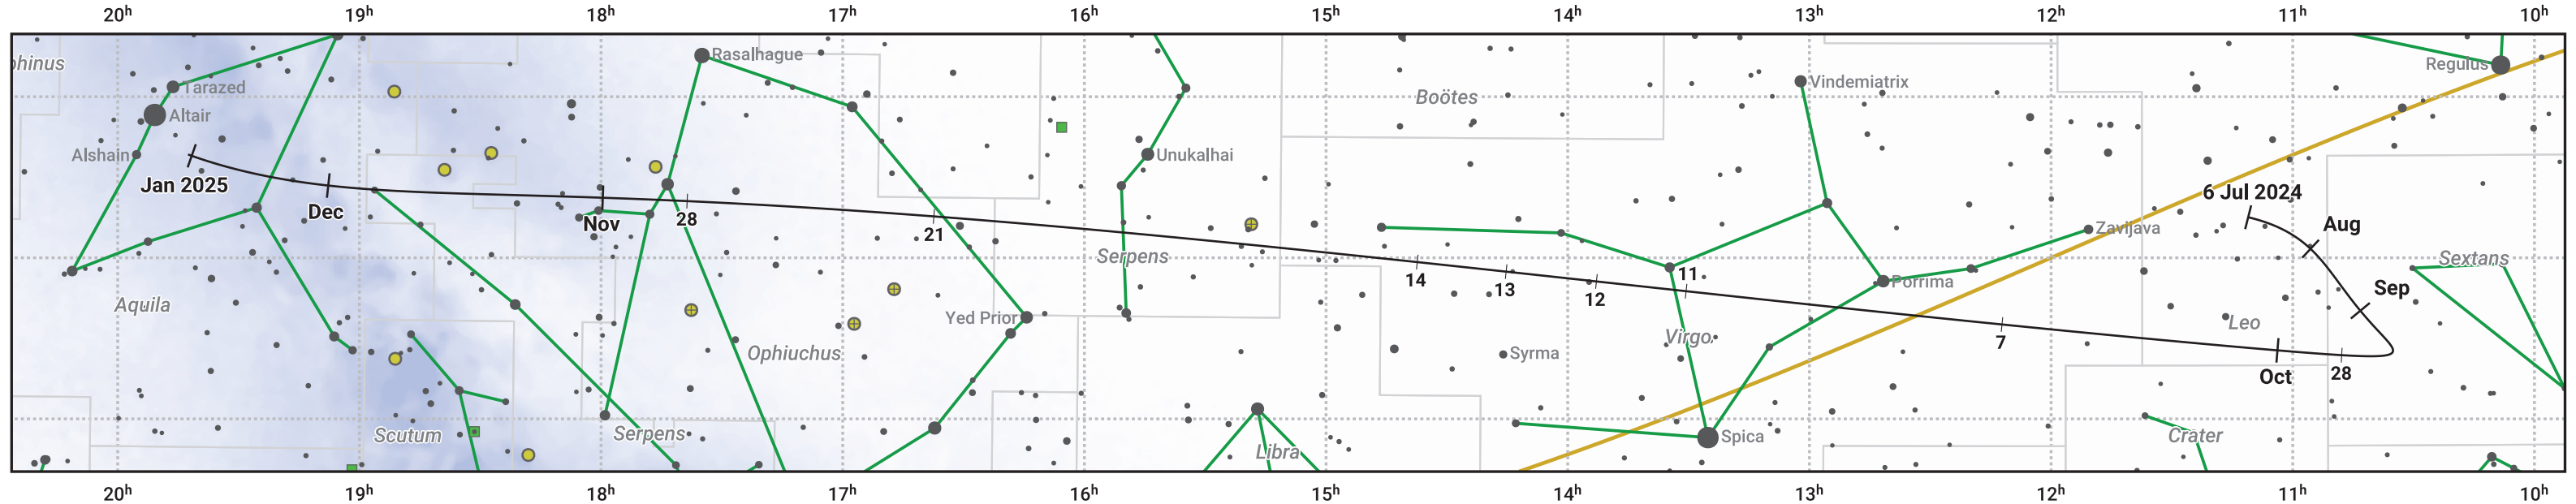

The path of C/2023 A3 (Tsuchinshan-ATLAS) starting on 6 Jul 2024

© Dominic Ford 2011–2024. Date markers placed at midnight UTC. Downloaded from <https://in-the-sky.org>

Magnitude scale: ● 6.0 ● 5.0 ● 4.0 ● 3.0 ● 2.0 ● 1.0 ● 0.0

— Ecliptic Plane

● Galaxy ■ Bright nebula ● Open cluster ● Globular cluster

Date	Mag
2024 Jul 28	7.4
2024 Aug 12	6.3
2024 Aug 23	5.2
2024 Sep 1	4.1
2024 Sep 8	3.0
2024 Sep 14	1.9
2024 Sep 19	0.9
2024 Sep 25	-0.2
2024 Oct 19	1.0
2024 Oct 24	2.1
2024 Oct 29	3.1
2024 Nov 1	3.7
2024 Nov 4	4.2
2024 Nov 11	5.2
2024 Nov 20	6.3
2024 Dec 1	7.4
2024 Dec 14	8.4
2024 Dec 30	9.4
2025 Jan 1	9.5