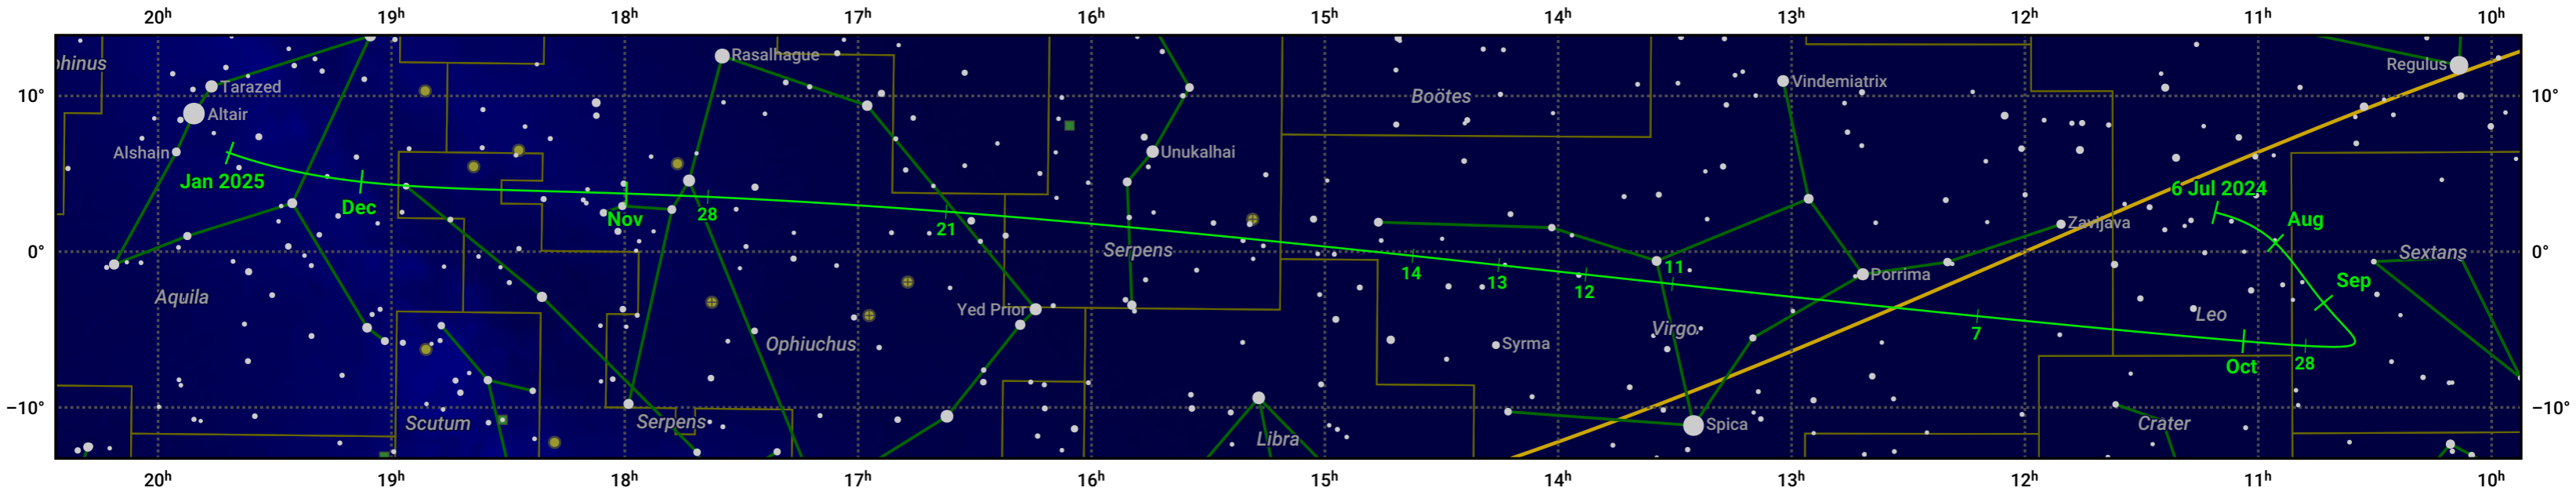

The path of C/2023 A3 (Tsuchinshan-ATLAS) starting on 6 Jul 2024

© Dominic Ford 2011–2024. Date markers placed at midnight UTC. Downloaded from <https://in-the-sky.org>

Magnitude scale: • 6.0 • 5.0 • 4.0 • 3.0 • 2.0 • 1.0 • 0.0

— Ecliptic Plane

Galaxy Bright nebula Open cluster Globular cluster

Date	Mag
2024 Jul 28	7.4
2024 Aug 12	6.3
2024 Aug 23	5.2
2024 Sep 1	4.1
2024 Sep 8	3.0
2024 Sep 14	1.9
2024 Sep 19	0.9
2024 Sep 25	-0.2
2024 Oct 19	1.0
2024 Oct 24	2.1
2024 Oct 29	3.1
2024 Nov 1	3.7
2024 Nov 4	4.2
2024 Nov 11	5.2
2024 Nov 20	6.3
2024 Dec 1	7.4
2024 Dec 14	8.4
2024 Dec 30	9.4
2025 Jan 1	9.5