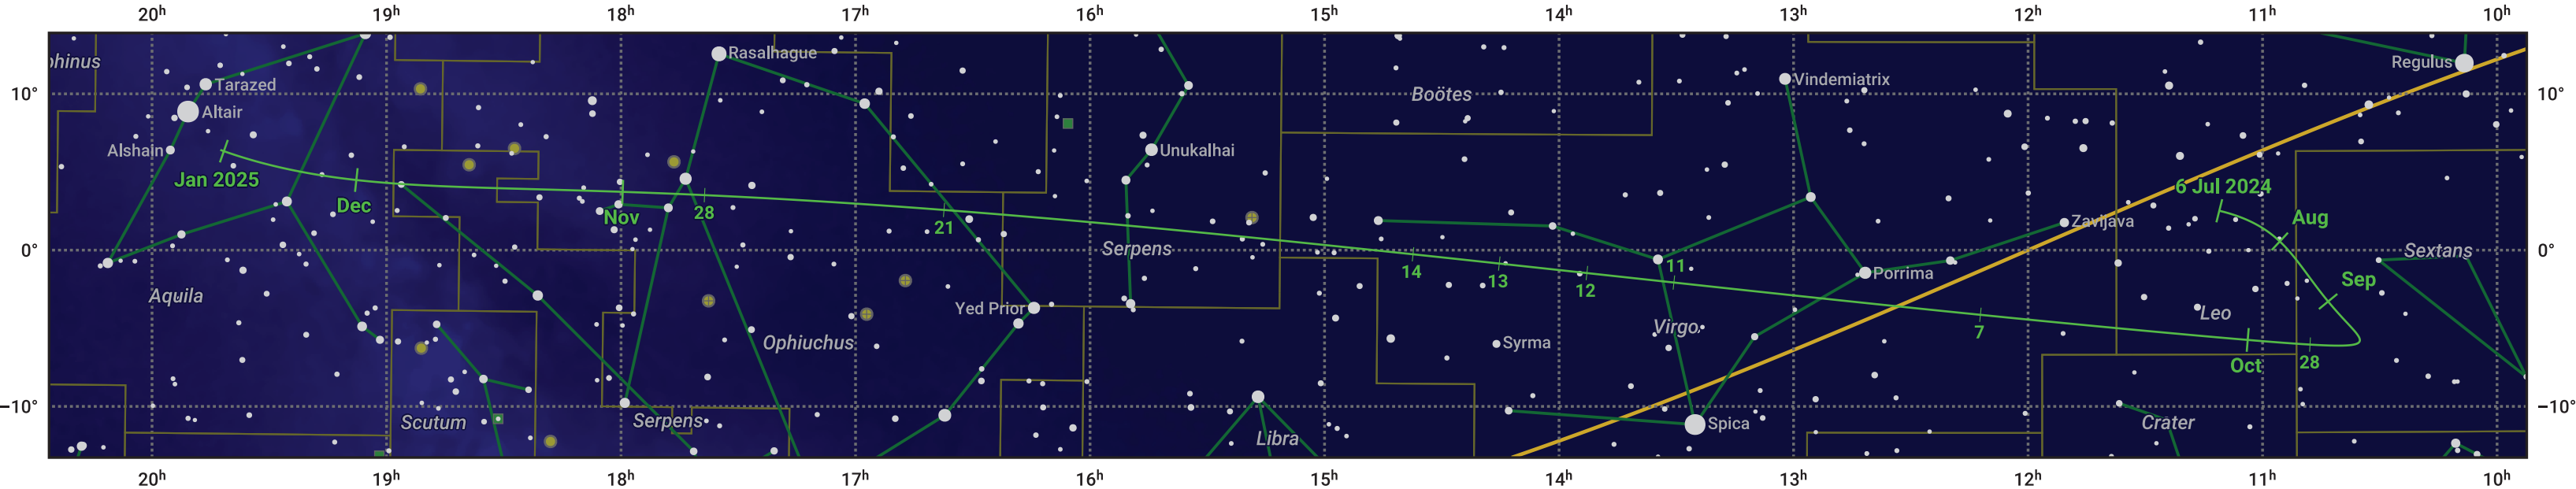

The path of C/2023 A3 (Tsuchinshan-ATLAS) starting on 6 Jul 2024

© Dominic Ford 2011–2024. Date markers placed at midnight UTC. Downloaded from <https://in-the-sky.org>

Date	Mag
2024 Jul 28	7.4
2024 Aug 12	6.3
2024 Aug 23	5.2
2024 Sep 1	4.1
2024 Sep 8	3.0
2024 Sep 14	1.9
2024 Sep 19	0.9
2024 Sep 25	-0.2
2024 Oct 19	1.0
2024 Oct 24	2.1
2024 Oct 29	3.1
2024 Nov 1	3.7
2024 Nov 4	4.2
2024 Nov 11	5.2
2024 Nov 20	6.3
2024 Dec 1	7.4
2024 Dec 14	8.4
2024 Dec 30	9.4
2025 Jan 1	9.5