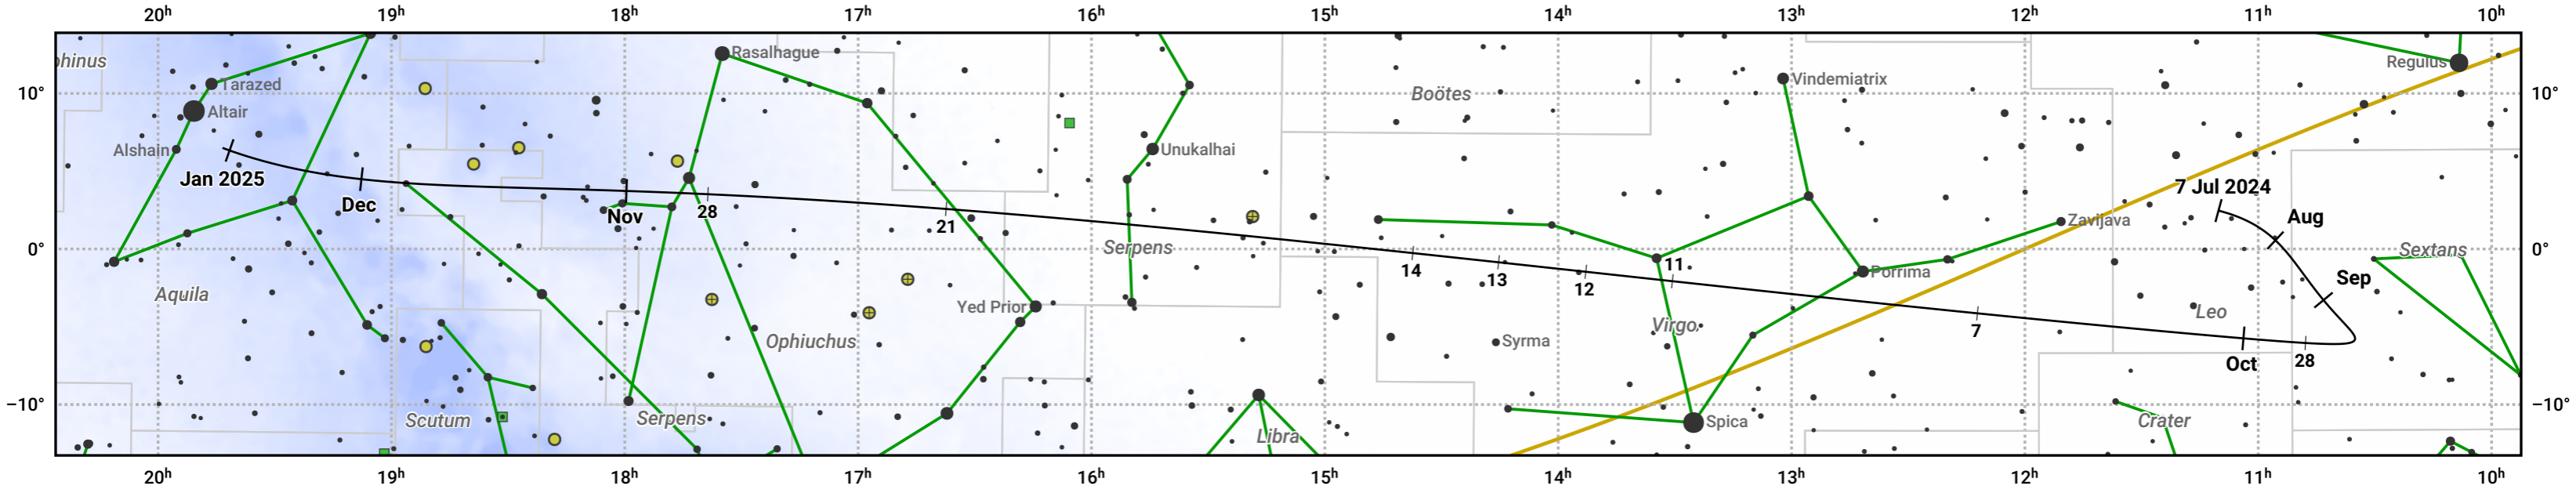

The path of C/2023 A3 (Tsuchinshan-ATLAS) starting on 7 Jul 2024

© Dominic Ford 2011–2024. Date markers placed at midnight UTC. Downloaded from <https://in-the-sky.org>

Magnitude scale: ● 6.0 ● 5.0 ● 4.0 ● 3.0 ● 2.0 ● 1.0 ● 0.0

— Ecliptic Plane

● Galaxy ● Bright nebula ● Open cluster ● Globular cluster

Date	Mag
2024 Jul 31	8.0
2024 Aug 15	7.0
2024 Aug 26	6.0
2024 Sep 1	5.3
2024 Sep 4	4.9
2024 Sep 11	3.8
2024 Sep 17	2.7
2024 Sep 23	1.6
2024 Oct 4	0.6
2024 Oct 17	1.8
2024 Oct 22	2.8
2024 Oct 27	3.8
2024 Nov 1	4.7
2024 Nov 2	4.9
2024 Nov 9	5.9
2024 Nov 18	7.0
2024 Nov 29	8.0
2024 Dec 13	9.1
2024 Dec 31	10.1
2025 Jan 1	10.2