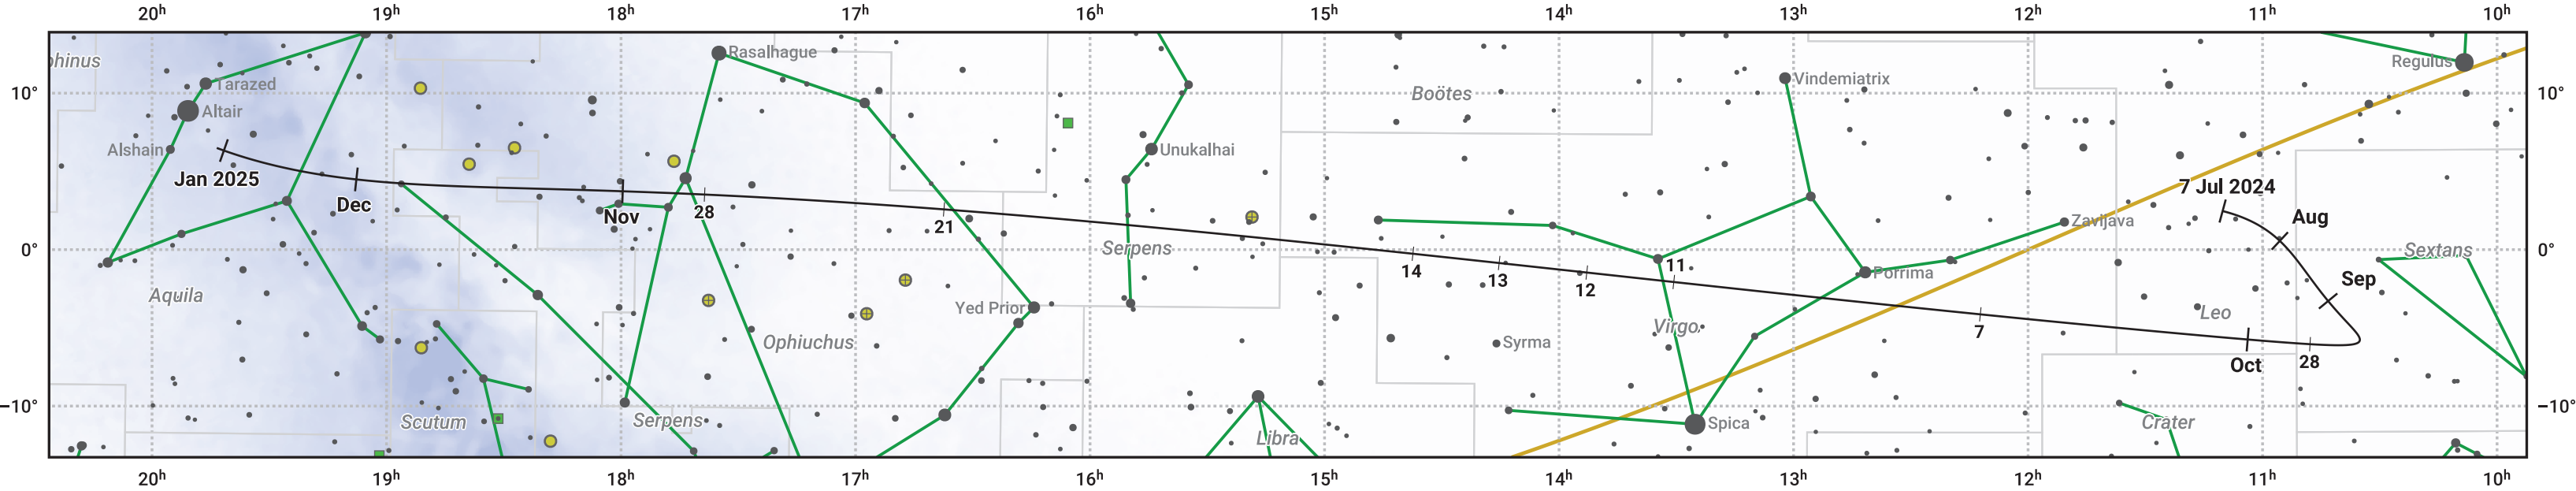

The path of C/2023 A3 (Tsuchinshan-ATLAS) starting on 7 Jul 2024

© Dominic Ford 2011–2024. Date markers placed at midnight UTC. Downloaded from <https://in-the-sky.org>

Magnitude scale: ● 6.0 ● 5.0 ● 4.0 ● 3.0 ● 2.0 ● 1.0 ● 0.0

— Ecliptic Plane

● Galaxy ■ Bright nebula ● Open cluster ⊕ Globular cluster

Date	Mag
2024 Jul 31	8.0
2024 Aug 15	7.0
2024 Aug 26	6.0
2024 Sep 1	5.3
2024 Sep 4	4.9
2024 Sep 11	3.8
2024 Sep 17	2.7
2024 Sep 23	1.6
2024 Oct 4	0.6
2024 Oct 17	1.8
2024 Oct 22	2.8
2024 Oct 27	3.8
2024 Nov 1	4.7
2024 Nov 2	4.9
2024 Nov 9	5.9
2024 Nov 18	7.0
2024 Nov 29	8.0
2024 Dec 13	9.1
2024 Dec 31	10.1
2025 Jan 1	10.2