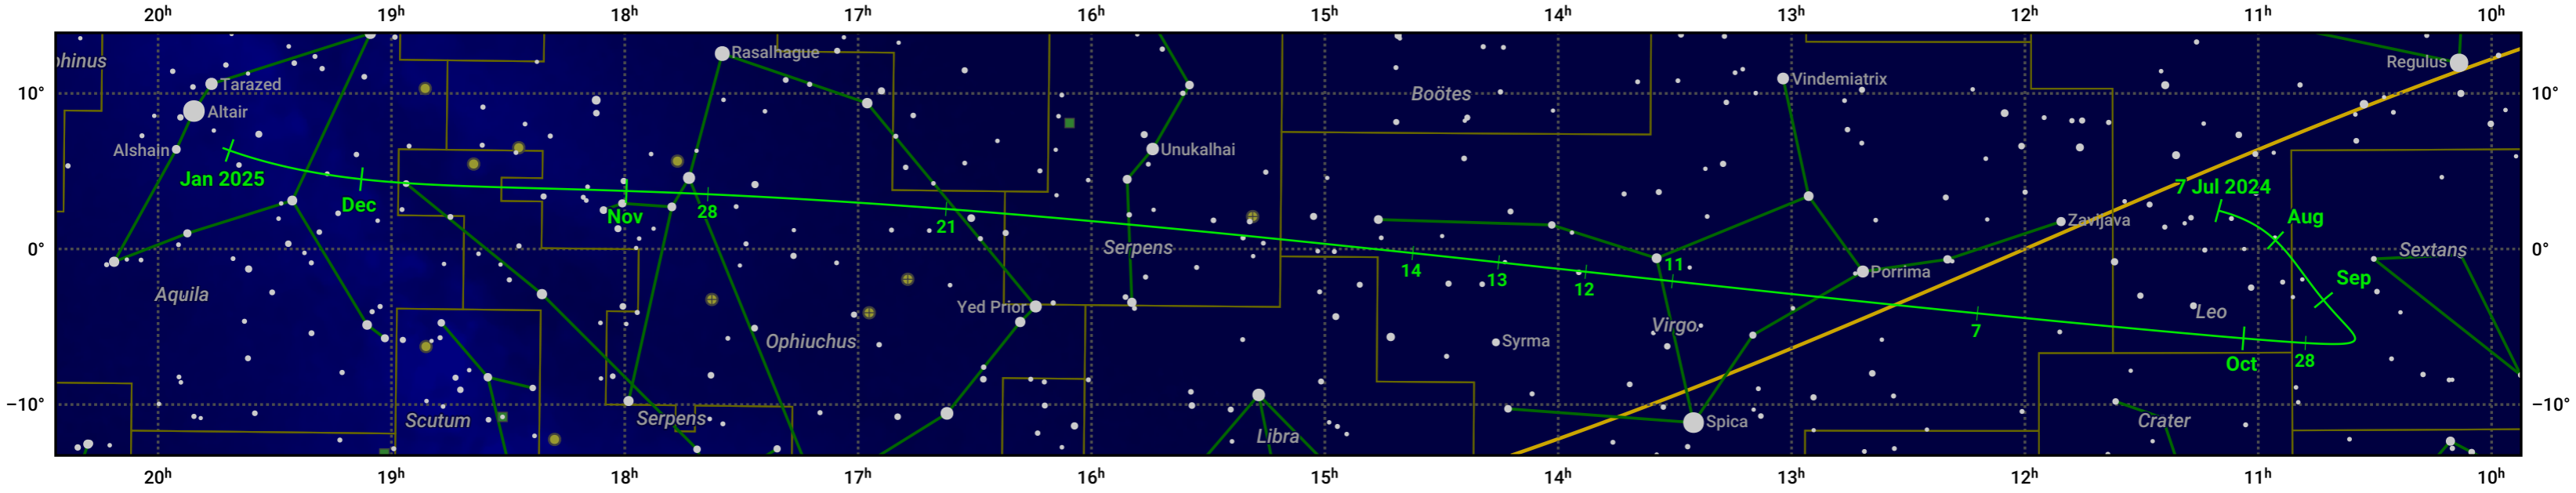

The path of C/2023 A3 (Tsuchinshan-ATLAS) starting on 7 Jul 2024

© Dominic Ford 2011–2024. Date markers placed at midnight UTC. Downloaded from <https://in-the-sky.org>

Magnitude scale: • 6.0 • 5.0 • 4.0 • 3.0 • 2.0 • 1.0 • 0.0

— Ecliptic Plane

Galaxy Bright nebula Open cluster Globular cluster

Date	Mag
2024 Jul 31	8.0
2024 Aug 15	7.0
2024 Aug 26	6.0
2024 Sep 1	5.3
2024 Sep 4	4.9
2024 Sep 11	3.8
2024 Sep 17	2.7
2024 Sep 23	1.6
2024 Oct 4	0.6
2024 Oct 17	1.8
2024 Oct 22	2.8
2024 Oct 27	3.8
2024 Nov 1	4.7
2024 Nov 2	4.9
2024 Nov 9	5.9
2024 Nov 18	7.0
2024 Nov 29	8.0
2024 Dec 13	9.1
2024 Dec 31	10.1
2025 Jan 1	10.2