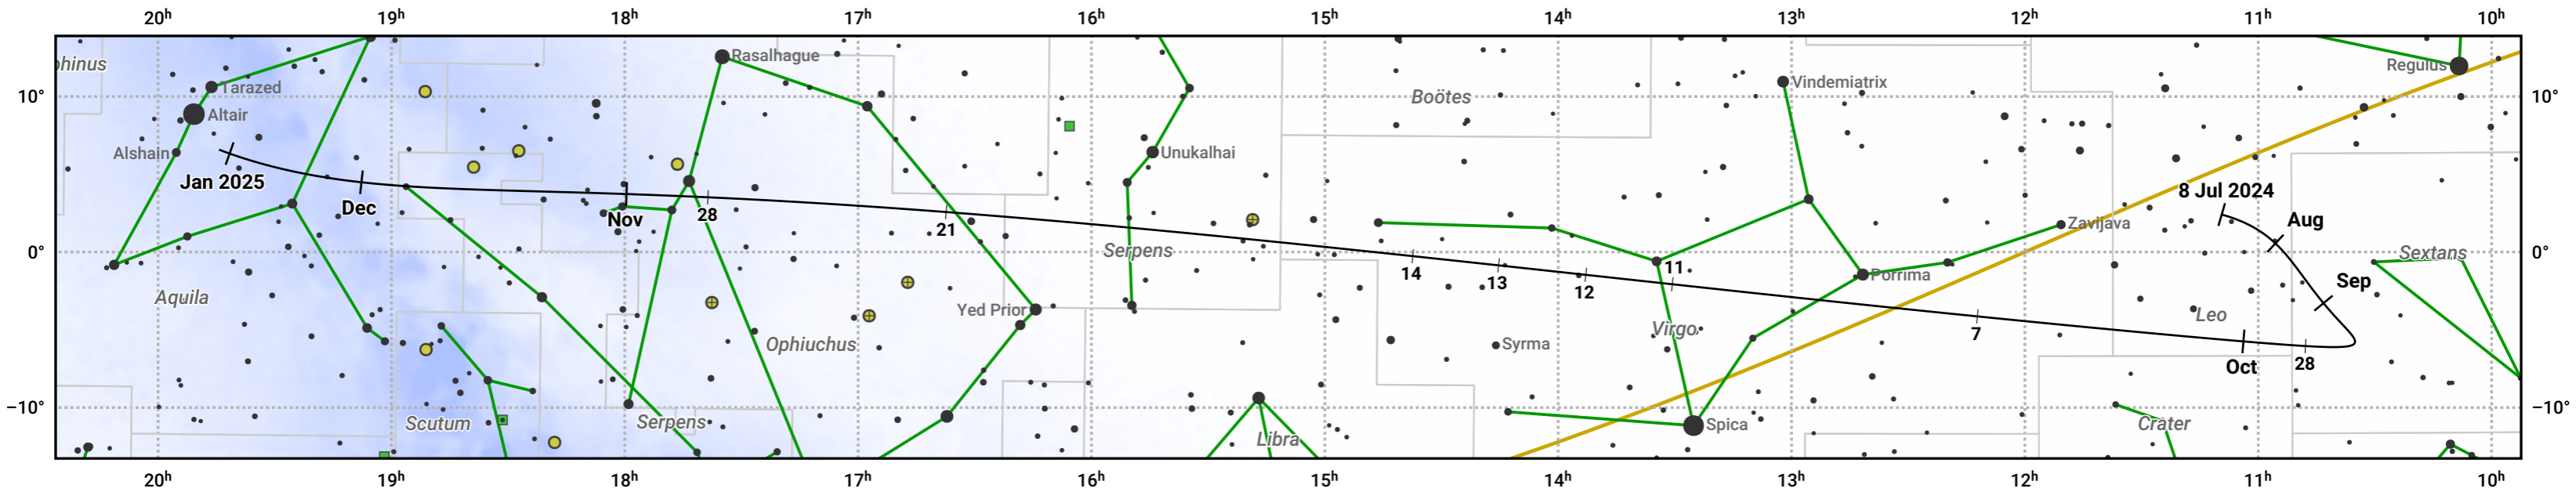

The path of C/2023 A3 (Tsuchinshan-ATLAS) starting on 8 Jul 2024

© Dominic Ford 2011–2024. Date markers placed at midnight UTC. Downloaded from <https://in-the-sky.org>

Magnitude scale: ● 6.0 ● 5.0 ● 4.0 ● 3.0 ● 2.0 ● 1.0 ● 0.0

— Ecliptic Plane

● Galaxy ■ Bright nebula ● Open cluster ⊕ Globular cluster

Date	Mag
2024 Aug 3	7.7
2024 Aug 19	6.6
2024 Aug 30	5.6
2024 Sep 1	5.4
2024 Sep 8	4.5
2024 Sep 15	3.3
2024 Sep 22	2.1
2024 Sep 30	1.1
2024 Oct 18	2.1
2024 Oct 23	3.2
2024 Oct 29	4.3
2024 Nov 1	4.8
2024 Nov 5	5.4
2024 Nov 13	6.4
2024 Nov 23	7.4
2024 Dec 6	8.4
2024 Dec 23	9.4
2025 Jan 1	9.9