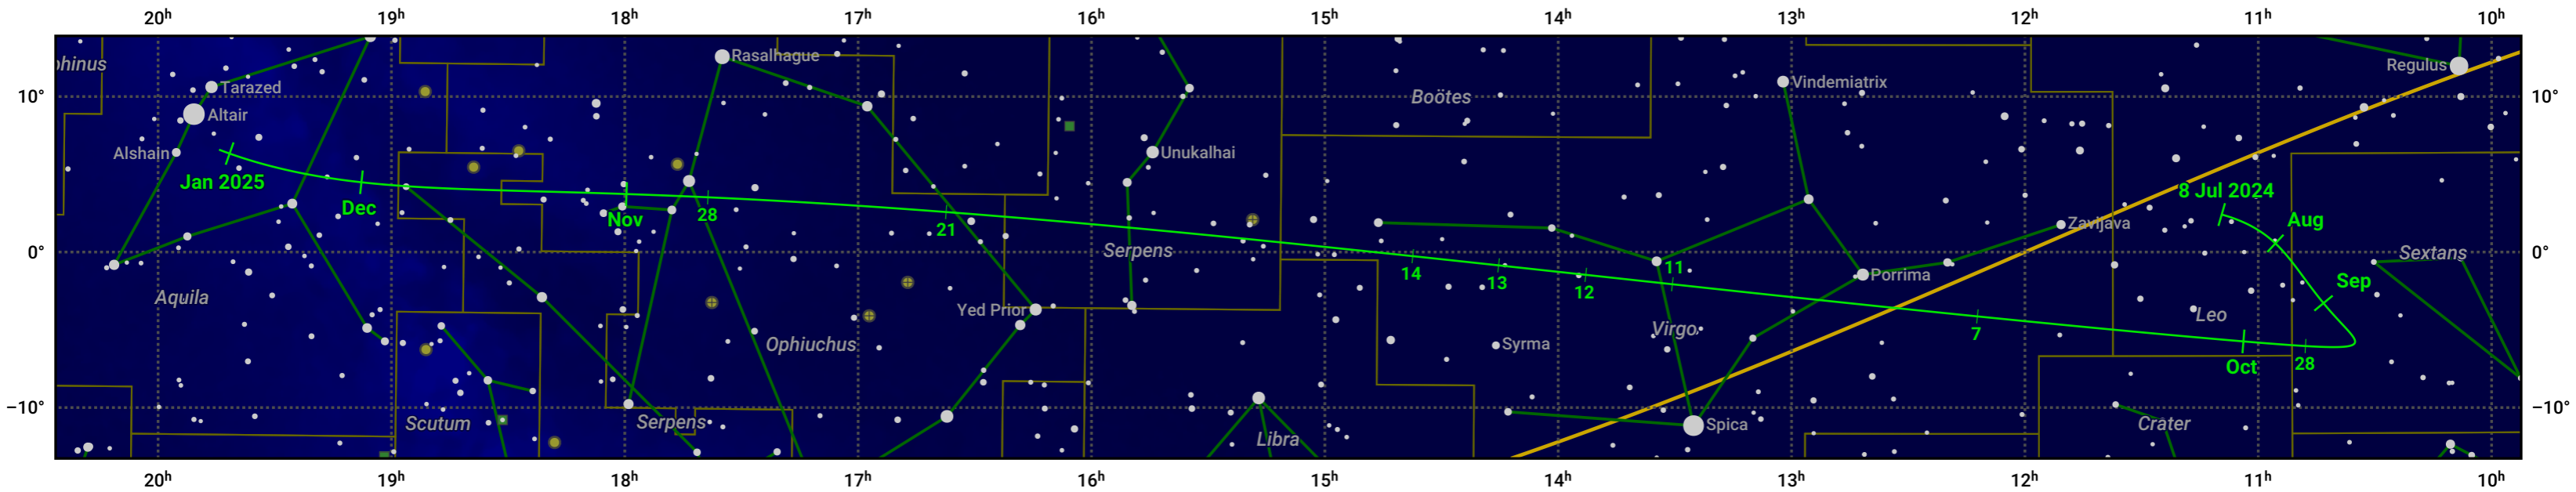

The path of C/2023 A3 (Tsuchinshan-ATLAS) starting on 8 Jul 2024

© Dominic Ford 2011–2024. Date markers placed at midnight UTC. Downloaded from <https://in-the-sky.org>

Magnitude scale: • 6.0 • 5.0 • 4.0 • 3.0 • 2.0 • 1.0 • 0.0

— Ecliptic Plane

Galaxy Bright nebula Open cluster Globular cluster

Date	Mag
2024 Aug 3	7.7
2024 Aug 19	6.6
2024 Aug 30	5.6
2024 Sep 1	5.4
2024 Sep 8	4.5
2024 Sep 15	3.3
2024 Sep 22	2.1
2024 Sep 30	1.1
2024 Oct 18	2.1
2024 Oct 23	3.2
2024 Oct 29	4.3
2024 Nov 1	4.8
2024 Nov 5	5.4
2024 Nov 13	6.4
2024 Nov 23	7.4
2024 Dec 6	8.4
2024 Dec 23	9.4
2025 Jan 1	9.9