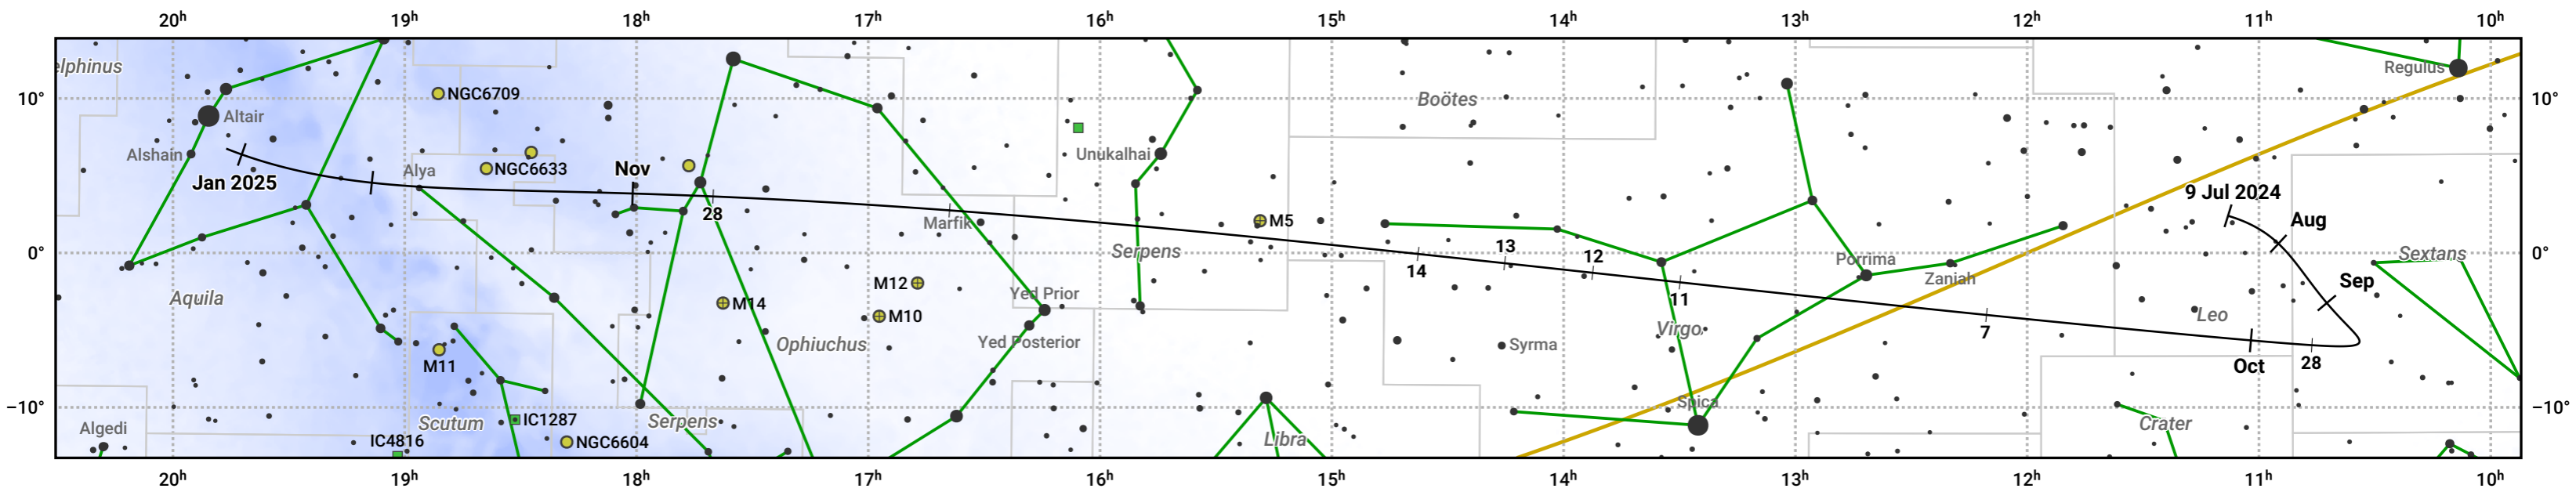

# The path of C/2023 A3 (Tsuchinshan-ATLAS) starting on 9 Jul 2024

© Dominic Ford 2011–2024. Date markers placed at midnight UTC. Downloaded from <https://in-the-sky.org>

Magnitude scale: • 6.0 • 5.0 • 4.0 • 3.0 • 2.0 • 1.0 • 0.0

— Ecliptic Plane

Galaxy    Bright nebula    Open cluster    Globular cluster

Date	Mag
2024 Aug 5	8.8
2024 Aug 22	7.7
2024 Sep 1	6.7
2024 Sep 2	6.6
2024 Sep 11	5.5
2024 Sep 18	4.4
2024 Sep 25	3.4
2024 Oct 22	4.4
2024 Oct 28	5.5
2024 Nov 1	6.1
2024 Nov 4	6.5
2024 Nov 13	7.6
2024 Nov 24	8.6
2024 Dec 8	9.6
2024 Dec 27	10.7
2025 Jan 1	10.9