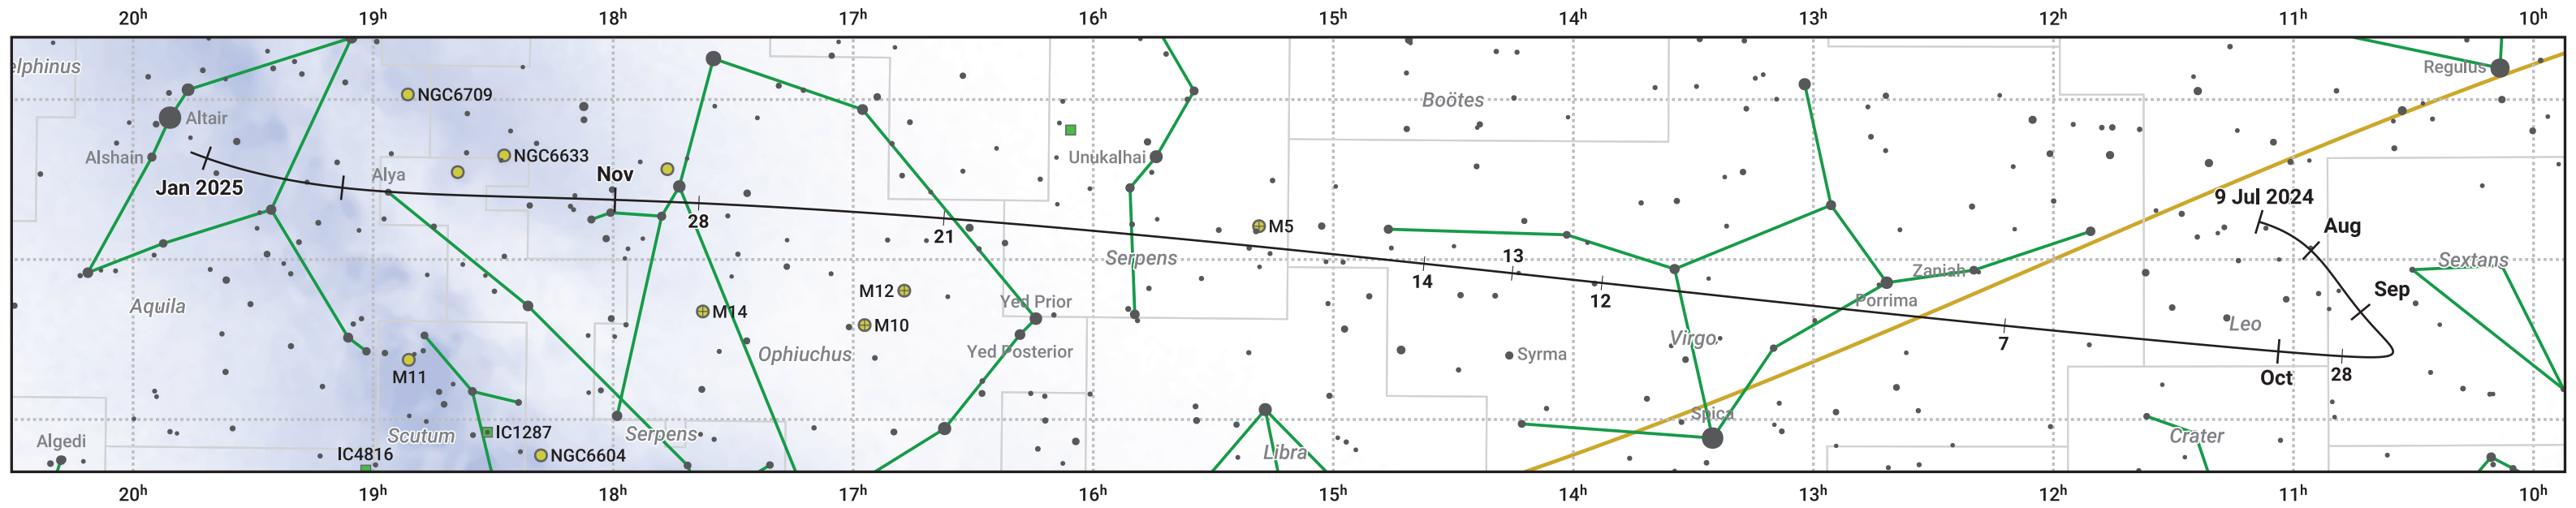

The path of C/2023 A3 (Tsuchinshan-ATLAS) starting on 9 Jul 2024

© Dominic Ford 2011–2024. Date markers placed at midnight UTC. Downloaded from <https://in-the-sky.org>

Magnitude scale: ● 6.0 ● 5.0 ● 4.0 ● 3.0 ● 2.0 ● 1.0 ● 0.0

— Ecliptic Plane

● Galaxy ● Bright nebula ● Open cluster ● Globular cluster

Date	Mag
2024 Aug 6	8.7
2024 Aug 22	7.7
2024 Sep 1	6.8
2024 Sep 2	6.7
2024 Sep 11	5.5
2024 Sep 18	4.4
2024 Sep 25	3.4
2024 Oct 22	4.4
2024 Oct 28	5.5
2024 Nov 1	6.1
2024 Nov 4	6.5
2024 Nov 13	7.6
2024 Nov 24	8.6
2024 Dec 8	9.6
2024 Dec 27	10.7
2025 Jan 1	10.9