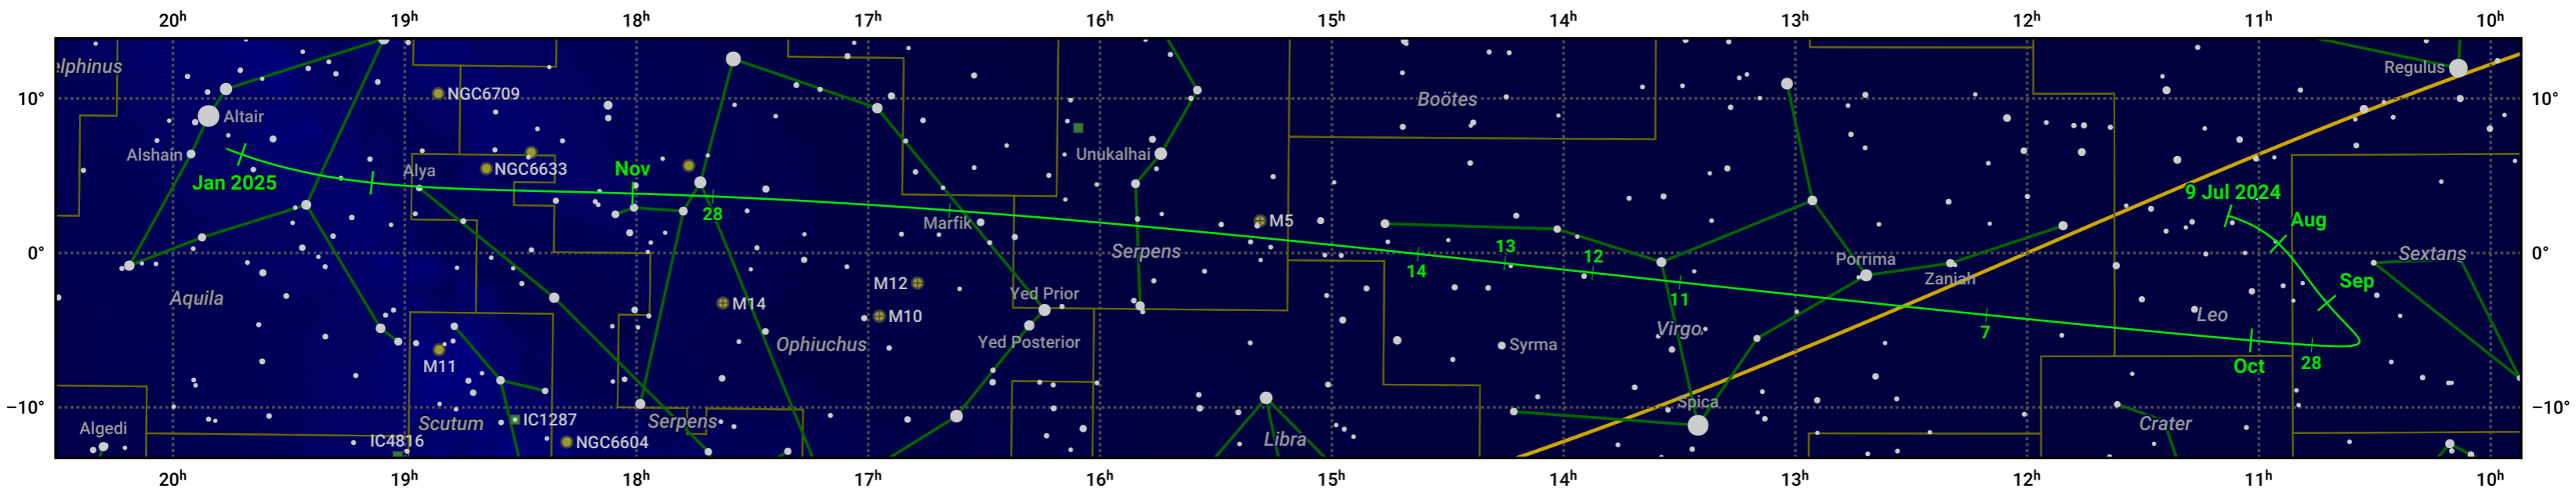

The path of C/2023 A3 (Tsuchinshan-ATLAS) starting on 9 Jul 2024

© Dominic Ford 2011–2024. Date markers placed at midnight UTC. Downloaded from <https://in-the-sky.org>

Magnitude scale: 6.0 5.0 4.0 3.0 2.0 1.0 0.0

— Ecliptic Plane

Galaxy
 Bright nebula
 Open cluster
 Globular cluster

Date	Mag
2024 Aug 5	8.8
2024 Aug 22	7.7
2024 Sep 1	6.7
2024 Sep 2	6.6
2024 Sep 11	5.5
2024 Sep 18	4.4
2024 Sep 25	3.4
2024 Oct 22	4.4
2024 Oct 28	5.5
2024 Nov 1	6.1
2024 Nov 4	6.5
2024 Nov 13	7.6
2024 Nov 24	8.6
2024 Dec 8	9.6
2024 Dec 27	10.7
2025 Jan 1	10.9