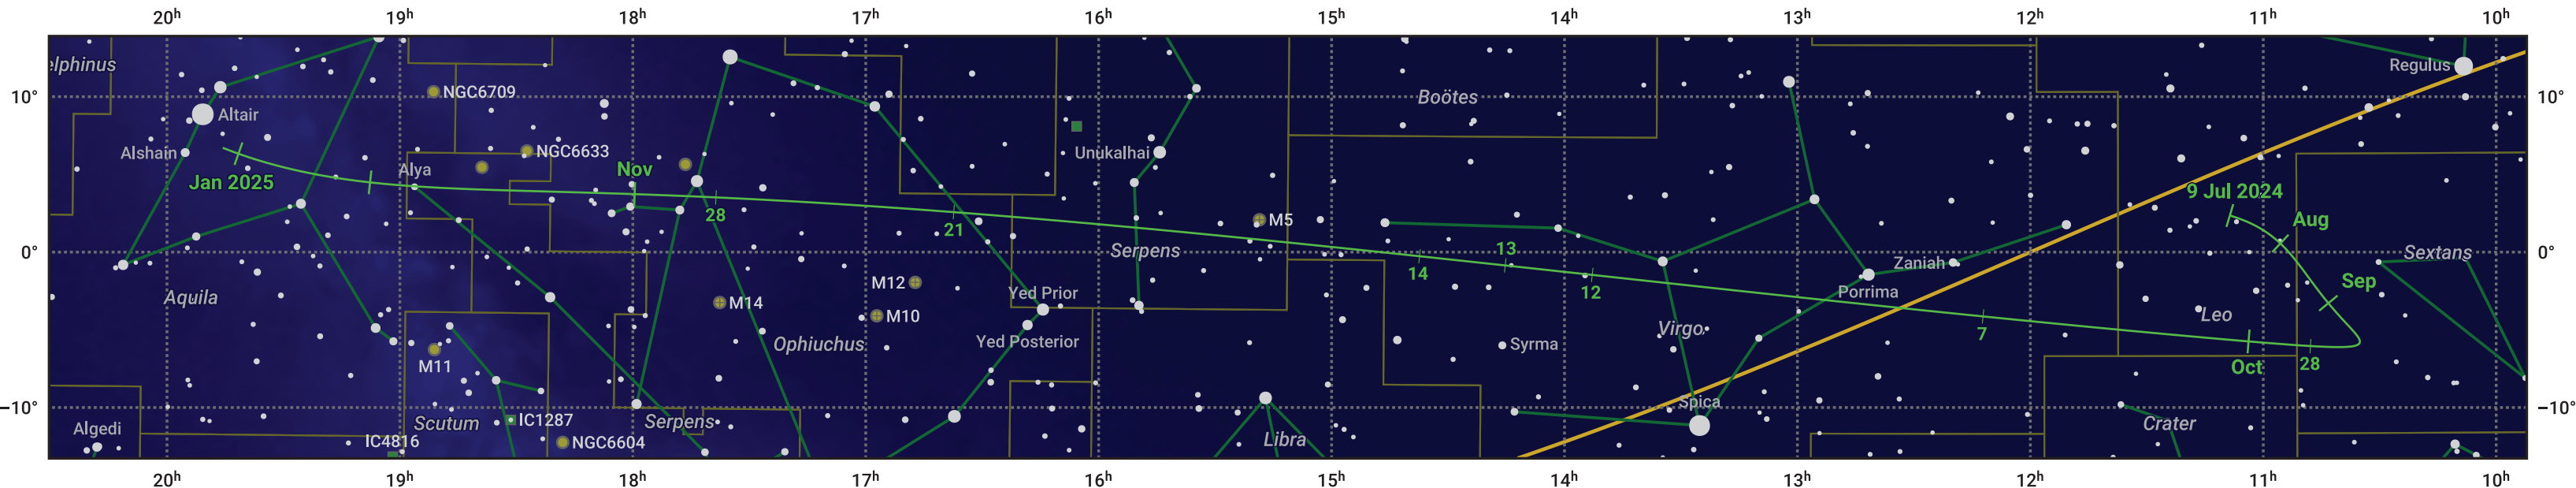

The path of C/2023 A3 (Tsuchinshan-ATLAS) starting on 9 Jul 2024

© Dominic Ford 2011–2024. Date markers placed at midnight UTC. Downloaded from <https://in-the-sky.org>

Magnitude scale: ● 6.0 ● 5.0 ● 4.0 ● 3.0 ● 2.0 ● 1.0 ● 0.0

— Ecliptic Plane

● Galaxy ● Bright nebula ● Open cluster ● Globular cluster

Date	Mag
2024 Aug 6	8.7
2024 Aug 22	7.7
2024 Sep 1	6.8
2024 Sep 2	6.7
2024 Sep 11	5.5
2024 Sep 18	4.4
2024 Sep 25	3.4
2024 Oct 22	4.4
2024 Oct 28	5.5
2024 Nov 1	6.1
2024 Nov 4	6.5
2024 Nov 13	7.6
2024 Nov 24	8.6
2024 Dec 8	9.6
2024 Dec 27	10.7
2025 Jan 1	10.9