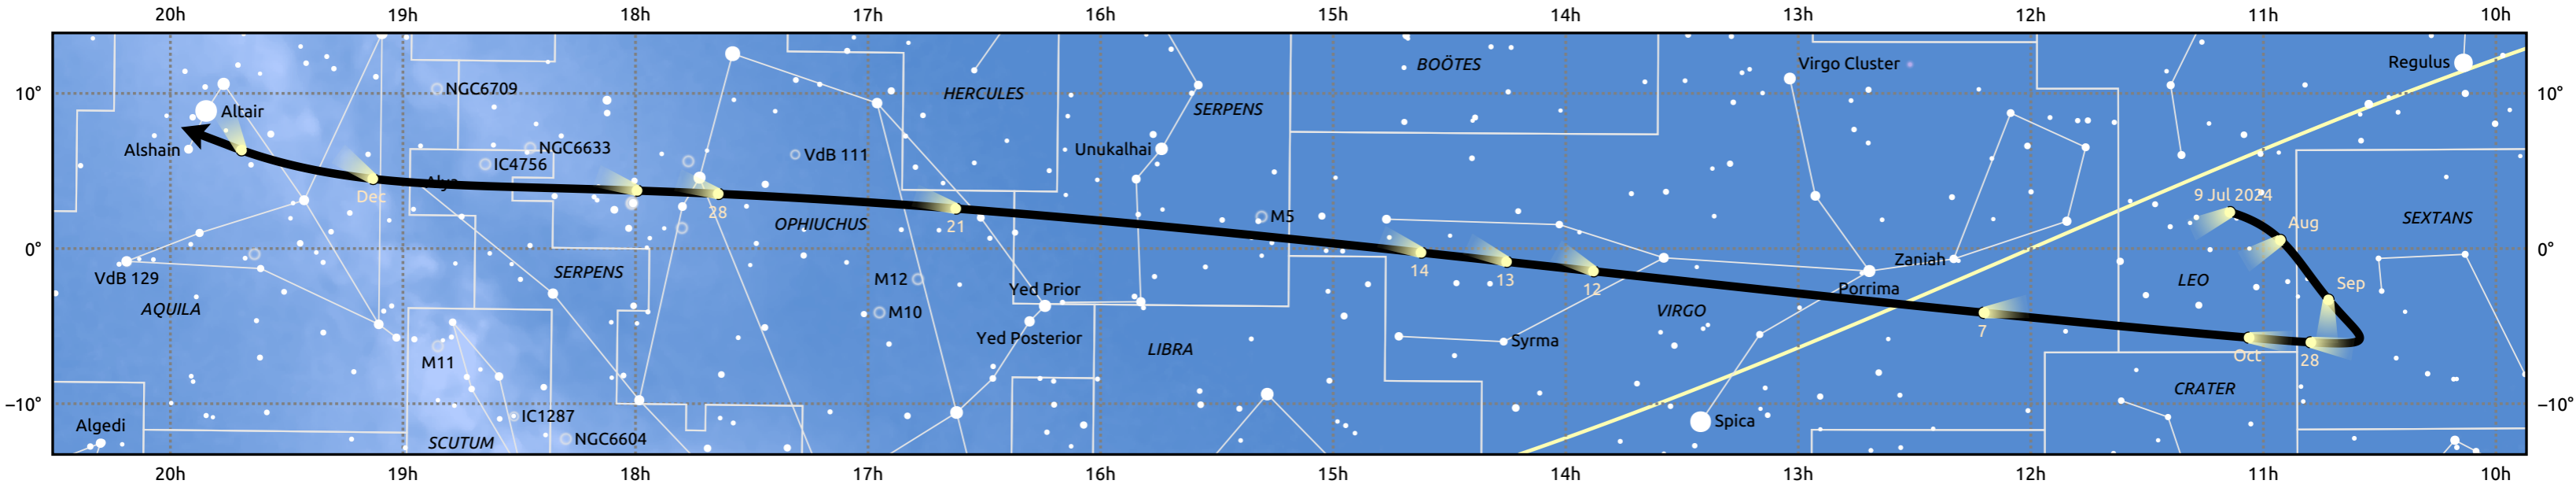

The path of C/2023 A3 (Tsuchinshan-ATLAS) starting on 9 Jul 2024

© Dominic Ford 2011–2025. Date markers placed at midnight UTC. Downloaded from <https://in-the-sky.org>

Magnitude scale: • 6.0 • 5.0 • 4.0 • 3.0 • 2.0 • 1.0 • 0.0

— Ecliptic Plane

Galaxy Bright nebula Open cluster Globular cluster Planetary nebula

Date	Mag
2024 Aug 6	9.0
2024 Aug 22	8.0
2024 Sep 1	7.1
2024 Sep 2	7.0
2024 Sep 11	5.9
2024 Sep 18	4.8
2024 Sep 25	3.8
2024 Oct 23	4.9
2024 Oct 29	5.9
2024 Nov 1	6.4
2024 Nov 5	6.9
2024 Nov 14	8.0
2024 Nov 26	9.0
2024 Dec 11	10.1
2024 Dec 31	11.1
2025 Jan 1	11.1