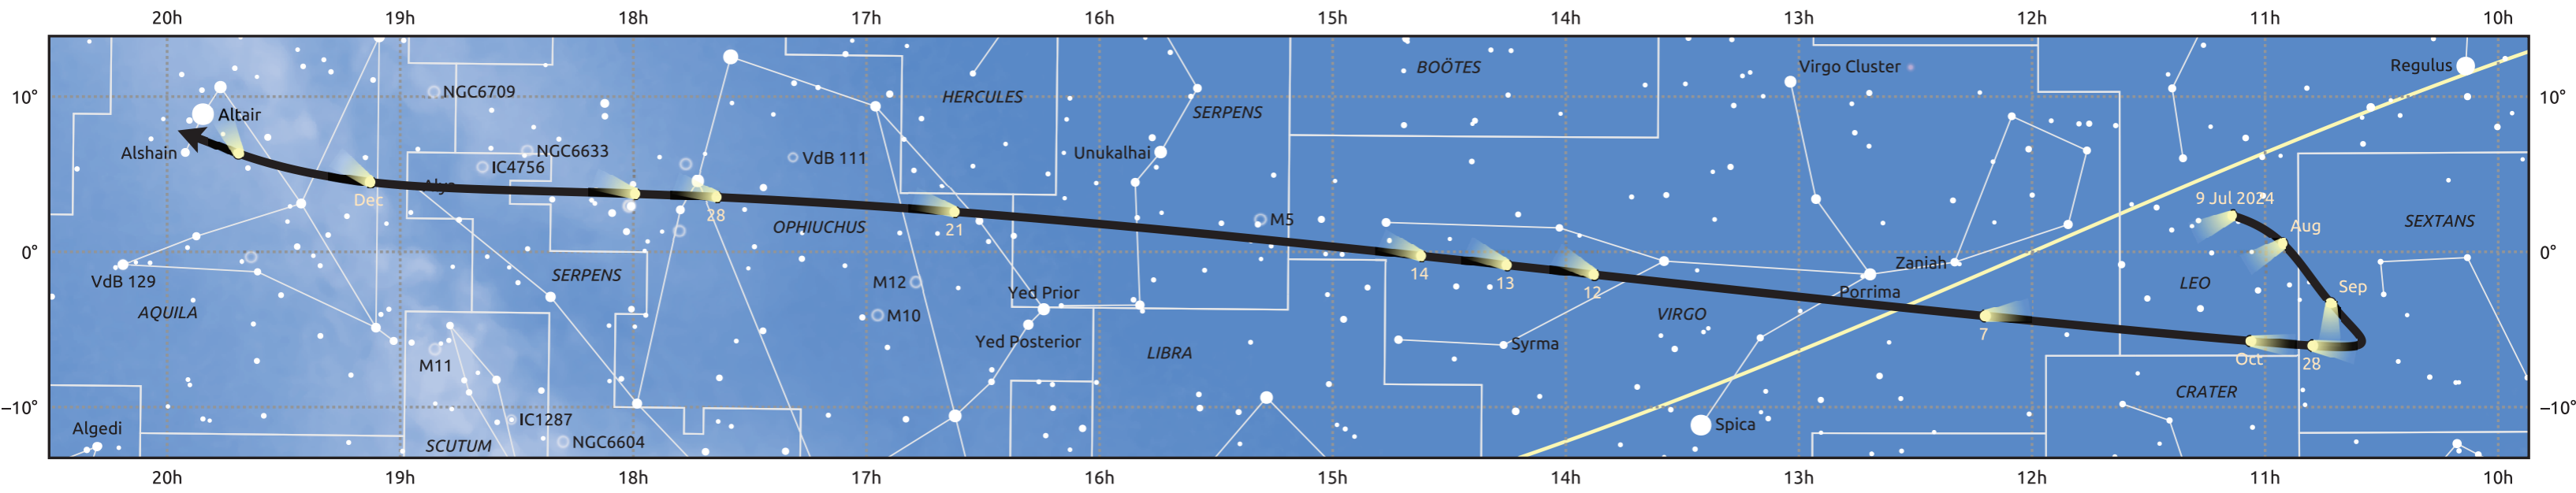

The path of C/2023 A3 (Tsuchinshan-ATLAS) starting on 9 Jul 2024

© Dominic Ford 2011–2025. Date markers placed at midnight UTC. Downloaded from <https://in-the-sky.org>

Magnitude scale: • 6.0 • 5.0 • 4.0 • 3.0 • 2.0 • 1.0 • 0.0

— Ecliptic Plane

Galaxy Bright nebula Open cluster Globular cluster Planetary nebula

Date	Mag
2024 Aug 6	9.0
2024 Aug 22	8.0
2024 Sep 1	7.1
2024 Sep 2	7.0
2024 Sep 11	5.9
2024 Sep 18	4.8
2024 Sep 25	3.8
2024 Oct 23	4.9
2024 Oct 29	5.9
2024 Nov 1	6.4
2024 Nov 5	6.9
2024 Nov 14	8.0
2024 Nov 26	9.0
2024 Dec 11	10.1
2024 Dec 31	11.1
2025 Jan 1	11.1