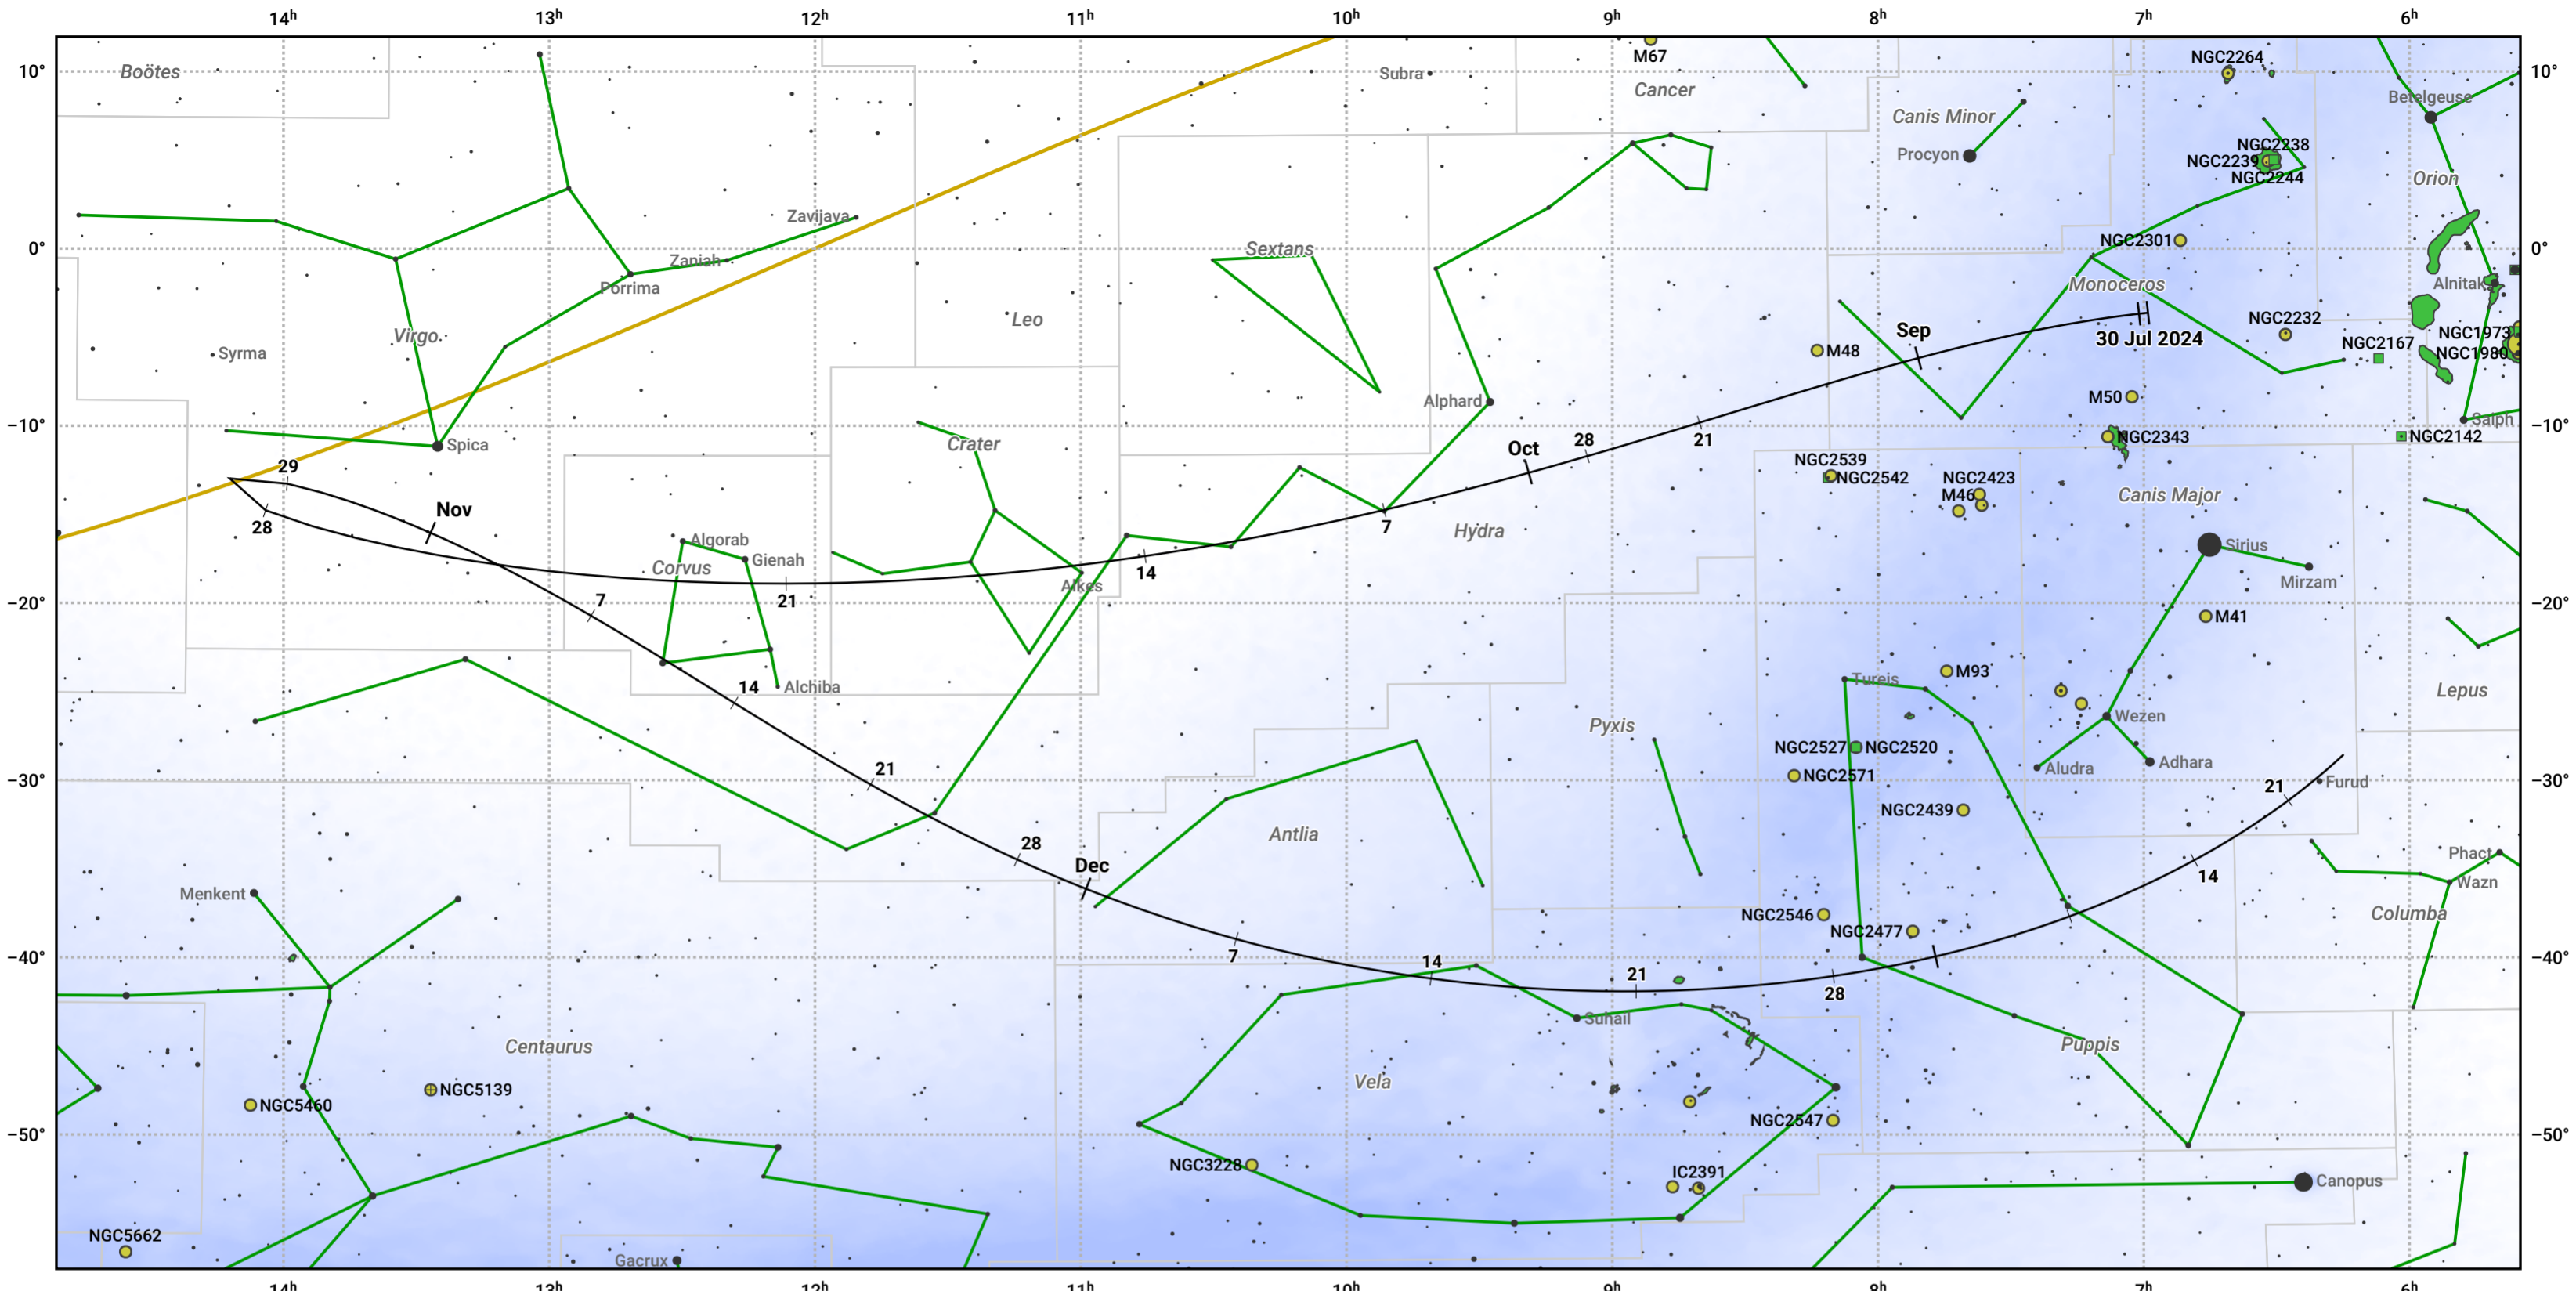

# The path of C/2024 S1 (ATLAS) starting on 30 Jul 2024

© Dominic Ford 2011–2024. Date markers placed at midnight UTC. Downloaded from <https://in-the-sky.org>

Magnitude scale: 6.0 5.0 4.0 3.0 2.0 1.0 0.0 -1.0 -2.0

— Ecliptic Plane

Galaxy Bright nebula Open cluster Globular cluster

Date	Mag
2024 Aug 14	18.9
2024 Aug 26	17.9
2024 Sep 1	17.3
2024 Sep 5	16.9
2024 Sep 14	15.8
2024 Sep 22	14.6
2024 Sep 28	13.6
2024 Oct 3	12.6
2024 Oct 8	11.4
2024 Oct 12	10.2
2024 Oct 15	9.2
2024 Oct 18	8.0
2024 Oct 22	5.8
2024 Oct 24	4.1
2024 Oct 25	3.0
2024 Oct 26	1.6
2024 Oct 27	-0.6
2024 Oct 28	-5.5
2024 Oct 30	-0.5
2024 Oct 31	1.8
2024 Nov 1	3.3
2024 Nov 2	4.4
2024 Nov 4	6.1
2024 Nov 6	7.2
2024 Nov 9	8.5
2024 Nov 12	9.6
2024 Nov 16	10.6
2024 Nov 22	11.8
2024 Nov 29	12.9
2024 Dec 8	14.0
2024 Dec 18	15.0
2024 Dec 29	16.1
2025 Jan 1	16.3
2025 Jan 10	17.1
2025 Jan 22	18.1