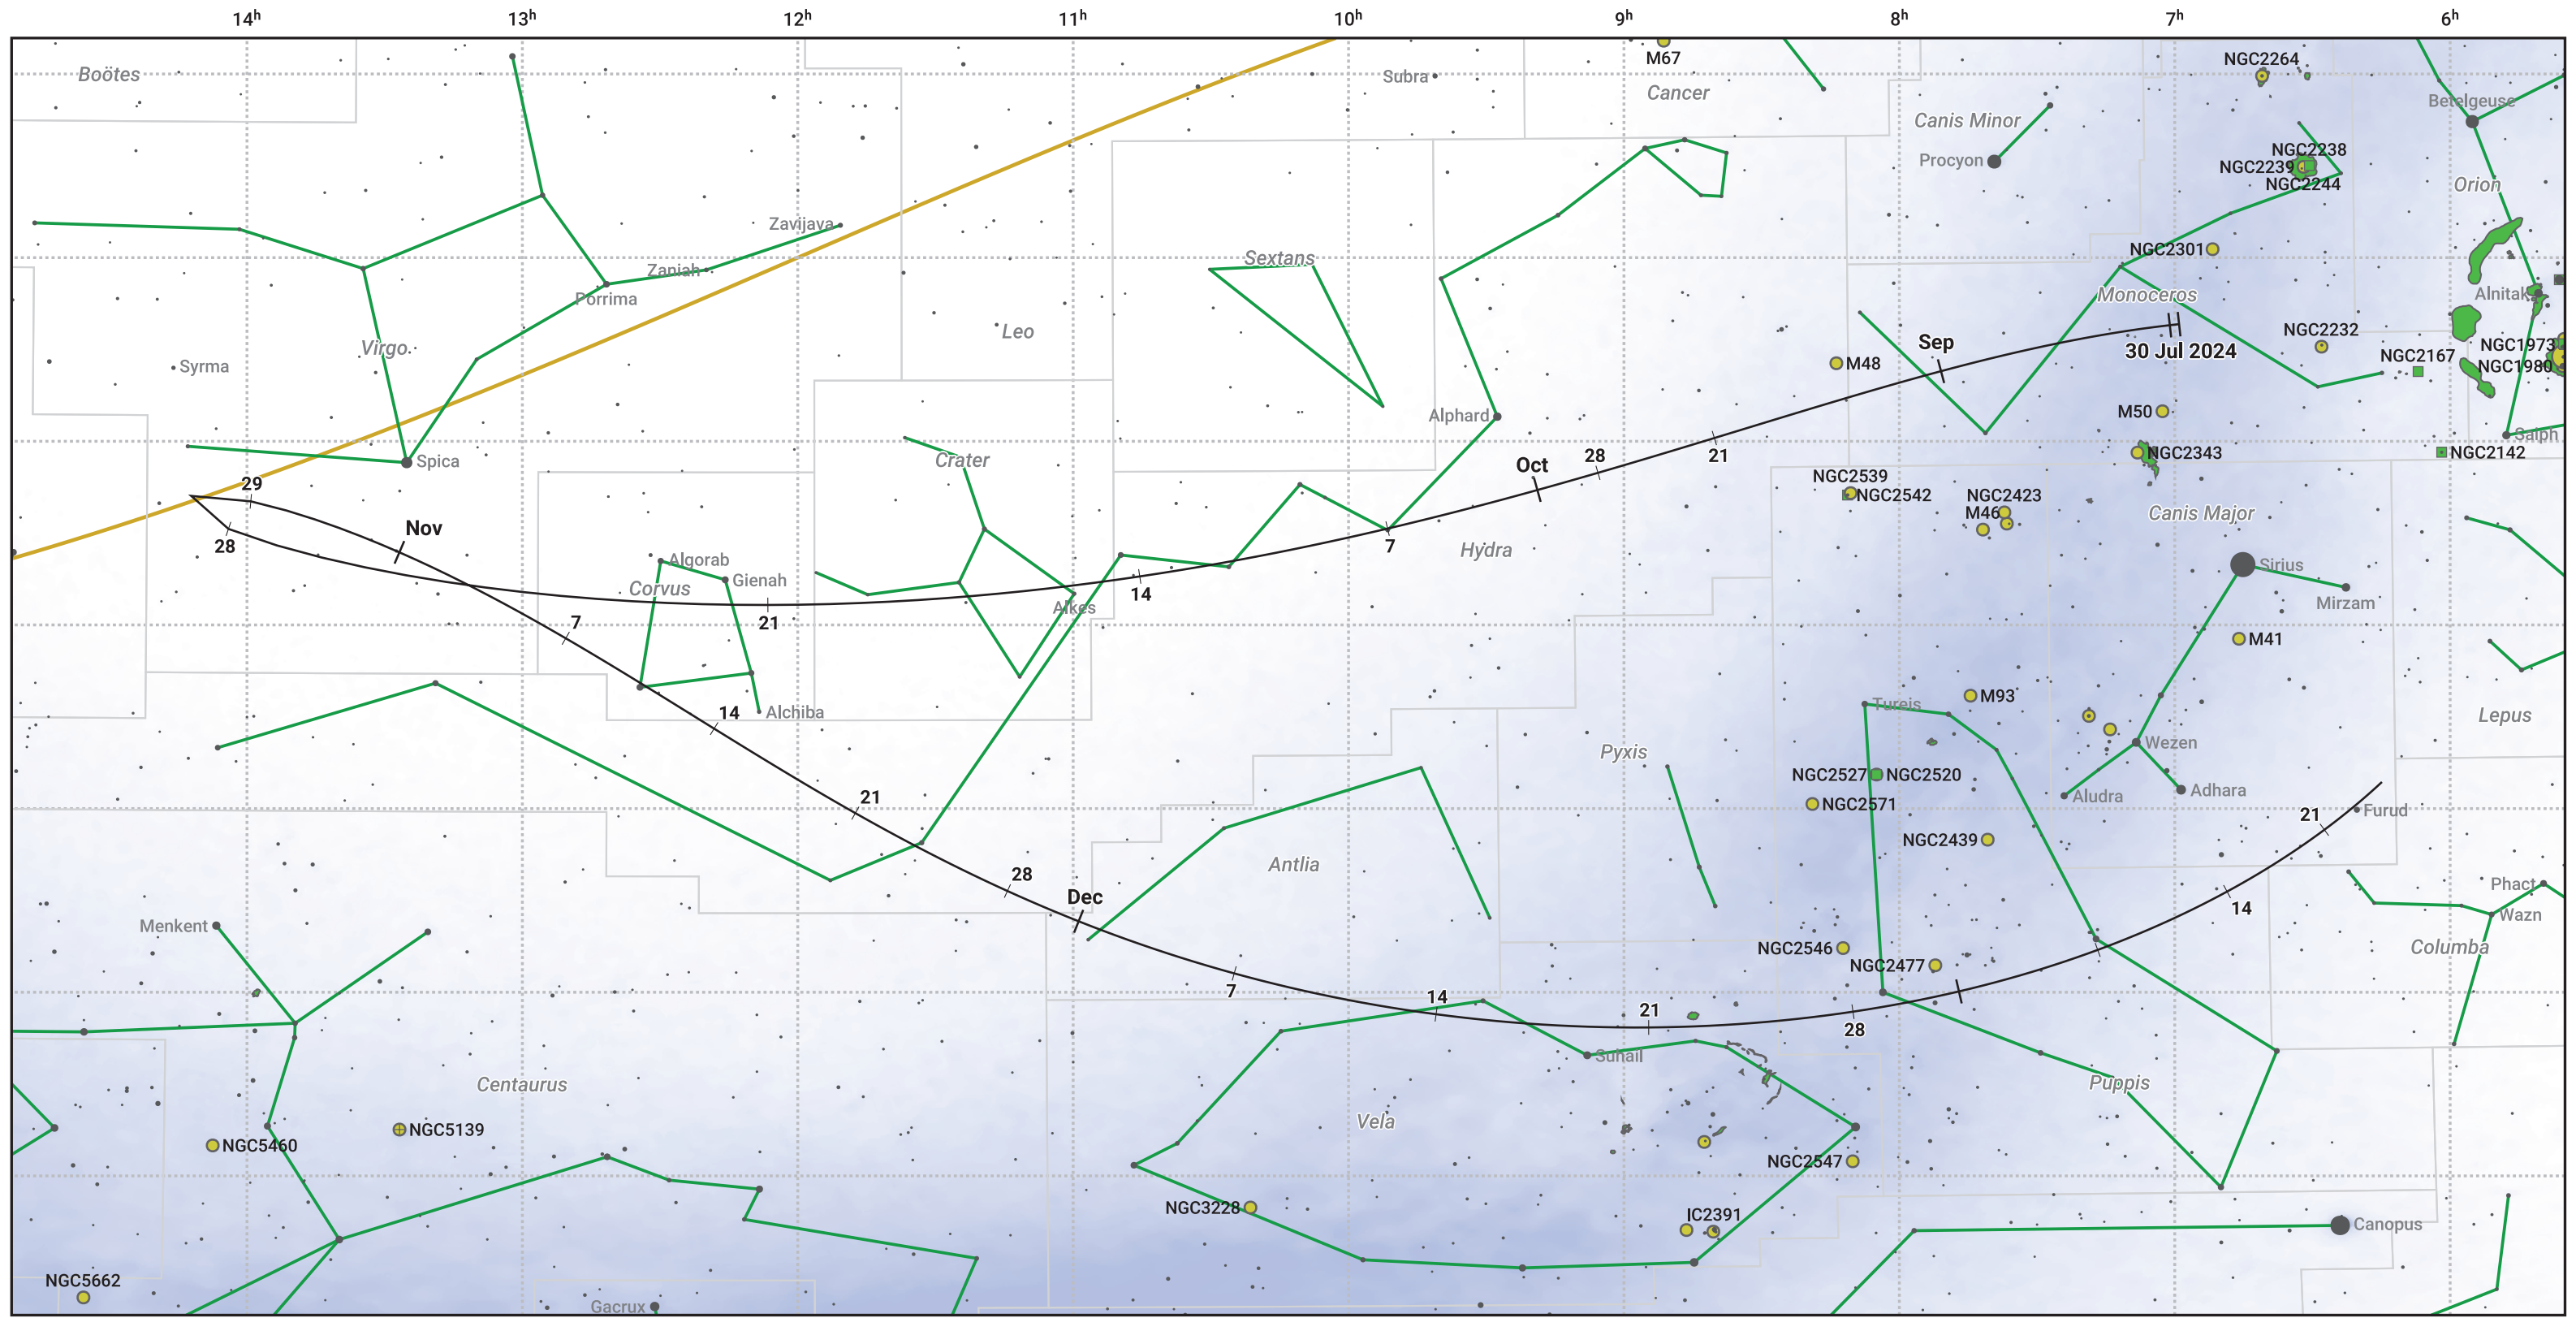

The path of C/2024 S1 (ATLAS) starting on 30 Jul 2024

© Dominic Ford 2011–2024. Date markers placed at midnight UTC. Downloaded from <https://in-the-sky.org>

Magnitude scale: 6.0 5.0 4.0 3.0 2.0 1.0 0.0 -1.0 -2.0

— Ecliptic Plane

Galaxy Bright nebula Open cluster Globular cluster

Date	Mag
2024 Aug 14	18.9
2024 Aug 26	17.9
2024 Sep 1	17.3
2024 Sep 5	16.9
2024 Sep 14	15.8
2024 Sep 22	14.6
2024 Sep 28	13.6
2024 Oct 3	12.6
2024 Oct 8	11.4
2024 Oct 12	10.2
2024 Oct 15	9.2
2024 Oct 18	8.0
2024 Oct 22	5.8
2024 Oct 24	4.1
2024 Oct 25	3.0
2024 Oct 26	1.6
2024 Oct 27	-0.6
2024 Oct 28	-5.5
2024 Oct 30	-0.5
2024 Oct 31	1.8
2024 Nov 1	3.3
2024 Nov 2	4.4
2024 Nov 4	6.1
2024 Nov 6	7.2
2024 Nov 9	8.5
2024 Nov 12	9.6
2024 Nov 16	10.6
2024 Nov 22	11.8
2024 Nov 29	12.9
2024 Dec 8	14.0
2024 Dec 18	15.0
2024 Dec 29	16.1
2025 Jan 1	16.3
2025 Jan 10	17.1
2025 Jan 22	18.1