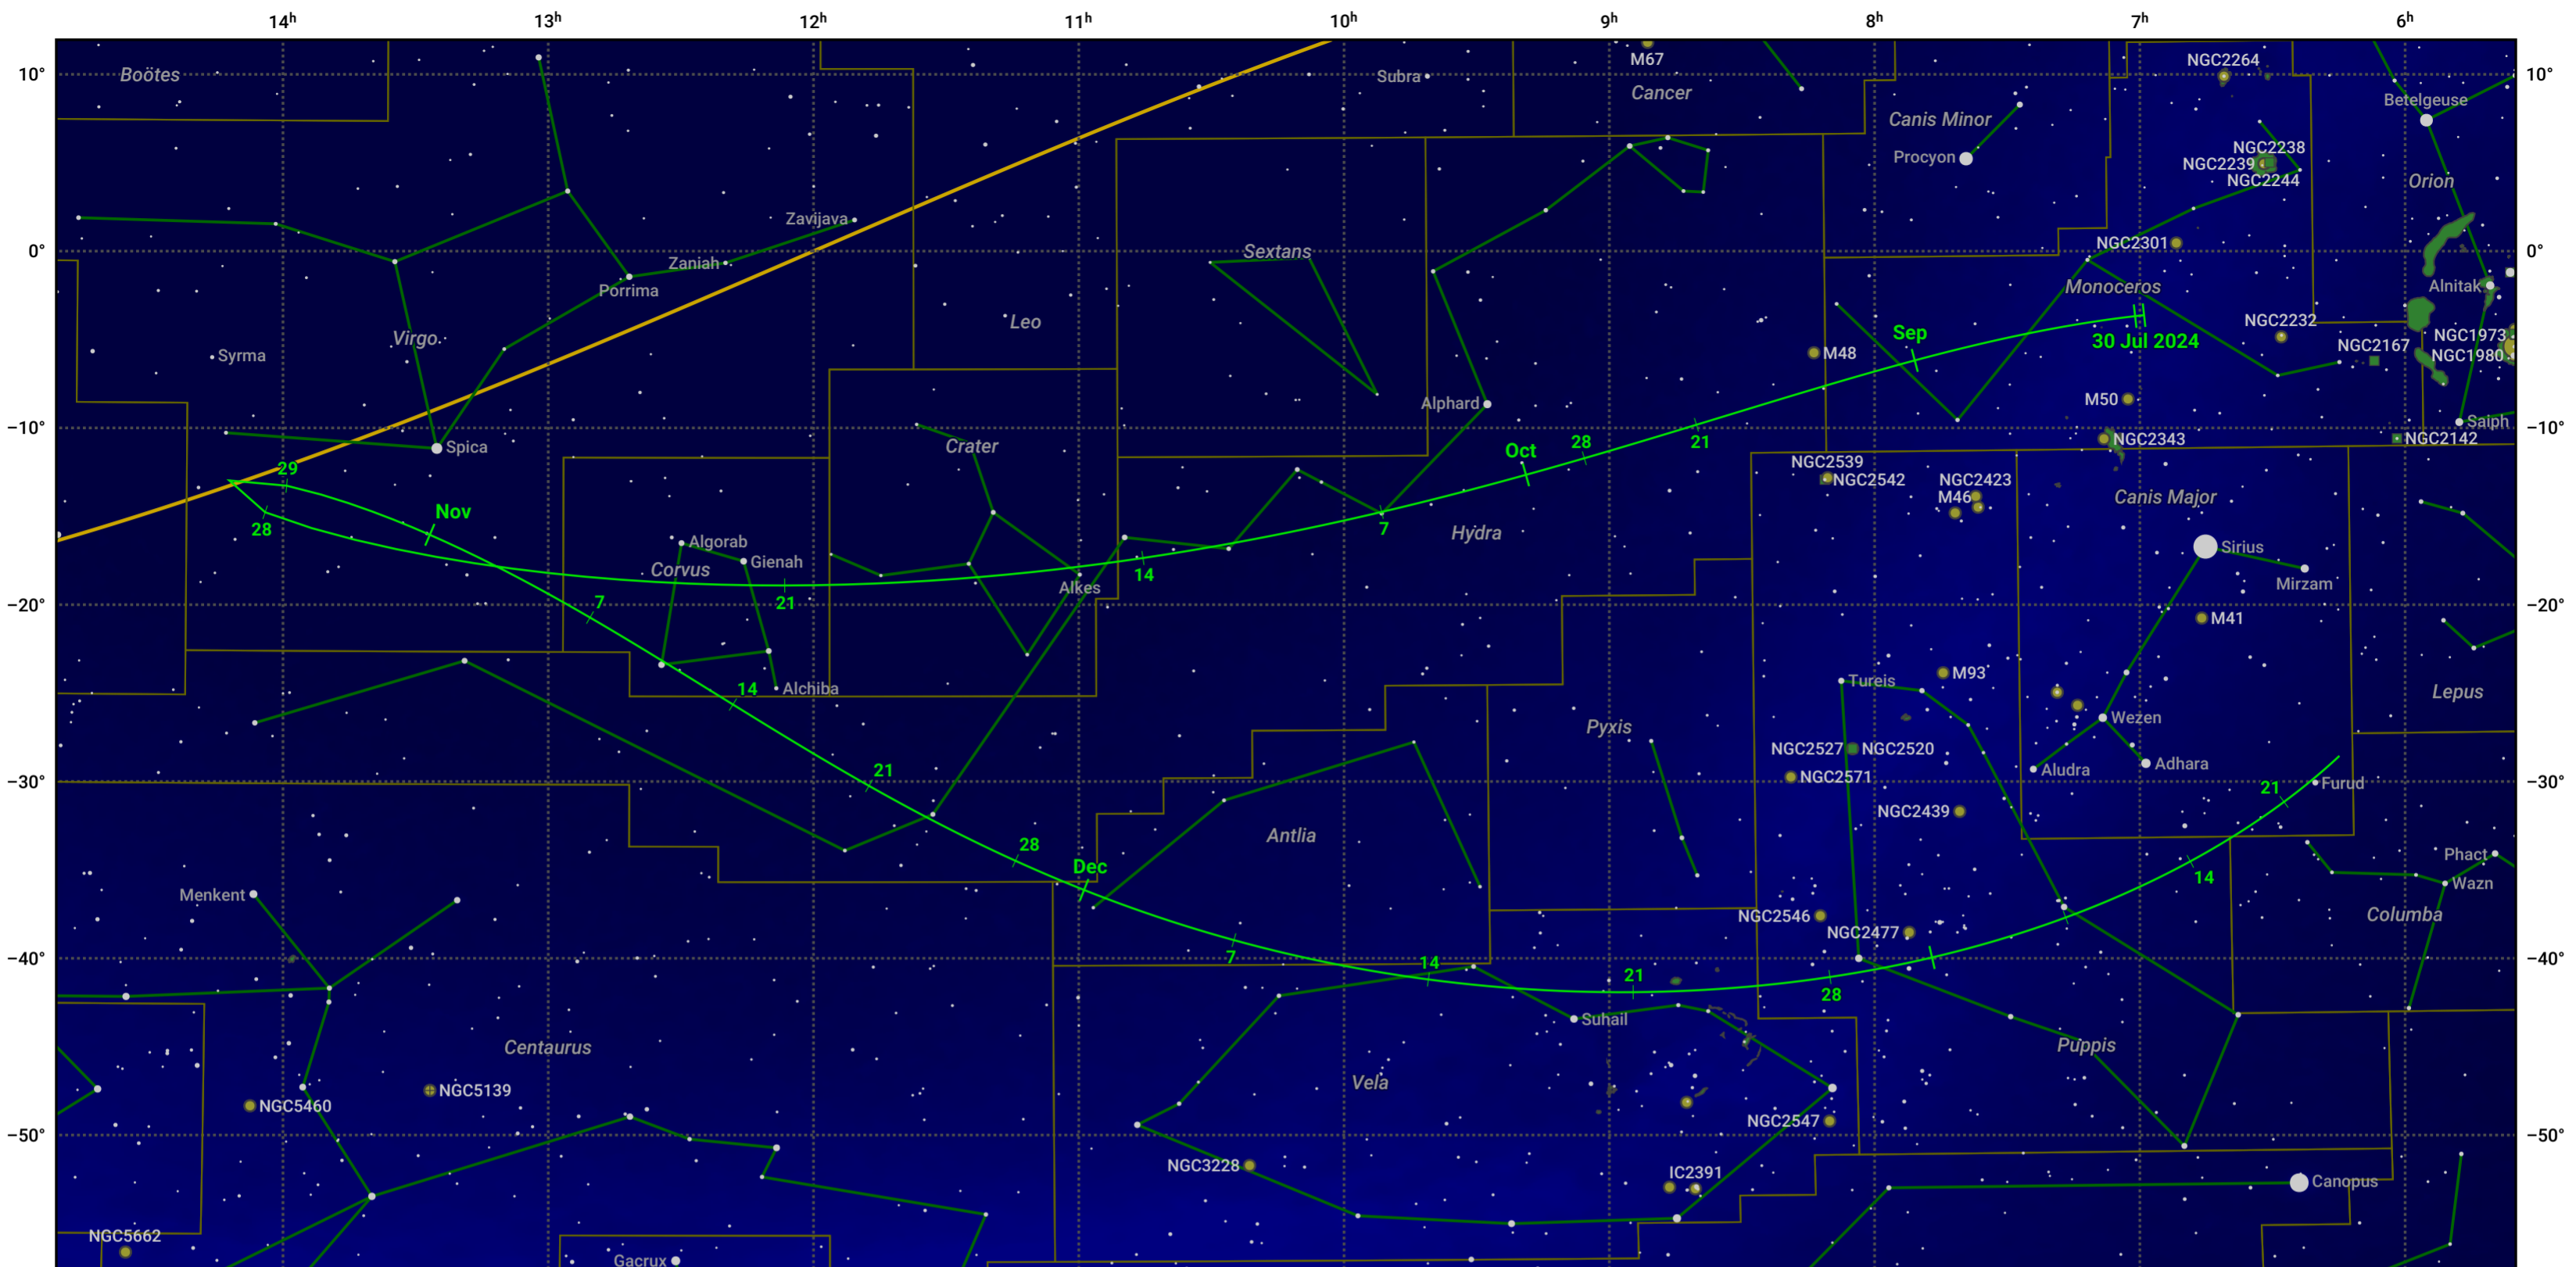

# The path of C/2024 S1 (ATLAS) starting on 30 Jul 2024

© Dominic Ford 2011–2024. Date markers placed at midnight UTC. Downloaded from <https://in-the-sky.org>

Magnitude scale: 6.0 5.0 4.0 3.0 2.0 1.0 0.0 -1.0 -2.0

— Ecliptic Plane

● Galaxy    
 ■ Bright nebula    
 ● Open cluster    
 ⊕ Globular cluster

Date	Mag
2024 Aug 14	18.9
2024 Aug 26	17.9
2024 Sep 1	17.3
2024 Sep 5	16.9
2024 Sep 14	15.8
2024 Sep 22	14.6
2024 Sep 28	13.6
2024 Oct 3	12.6
2024 Oct 8	11.4
2024 Oct 12	10.2
2024 Oct 15	9.2
2024 Oct 18	8.0
2024 Oct 22	5.8
2024 Oct 24	4.1
2024 Oct 25	3.0
2024 Oct 26	1.6
2024 Oct 27	-0.6
2024 Oct 28	-5.5
2024 Oct 30	-0.5
2024 Oct 31	1.8
2024 Nov 1	3.3
2024 Nov 2	4.4
2024 Nov 4	6.1
2024 Nov 6	7.2
2024 Nov 9	8.5
2024 Nov 12	9.6
2024 Nov 16	10.6
2024 Nov 22	11.8
2024 Nov 29	12.9
2024 Dec 8	14.0
2024 Dec 18	15.0
2024 Dec 29	16.1
2025 Jan 1	16.3
2025 Jan 10	17.1
2025 Jan 22	18.1