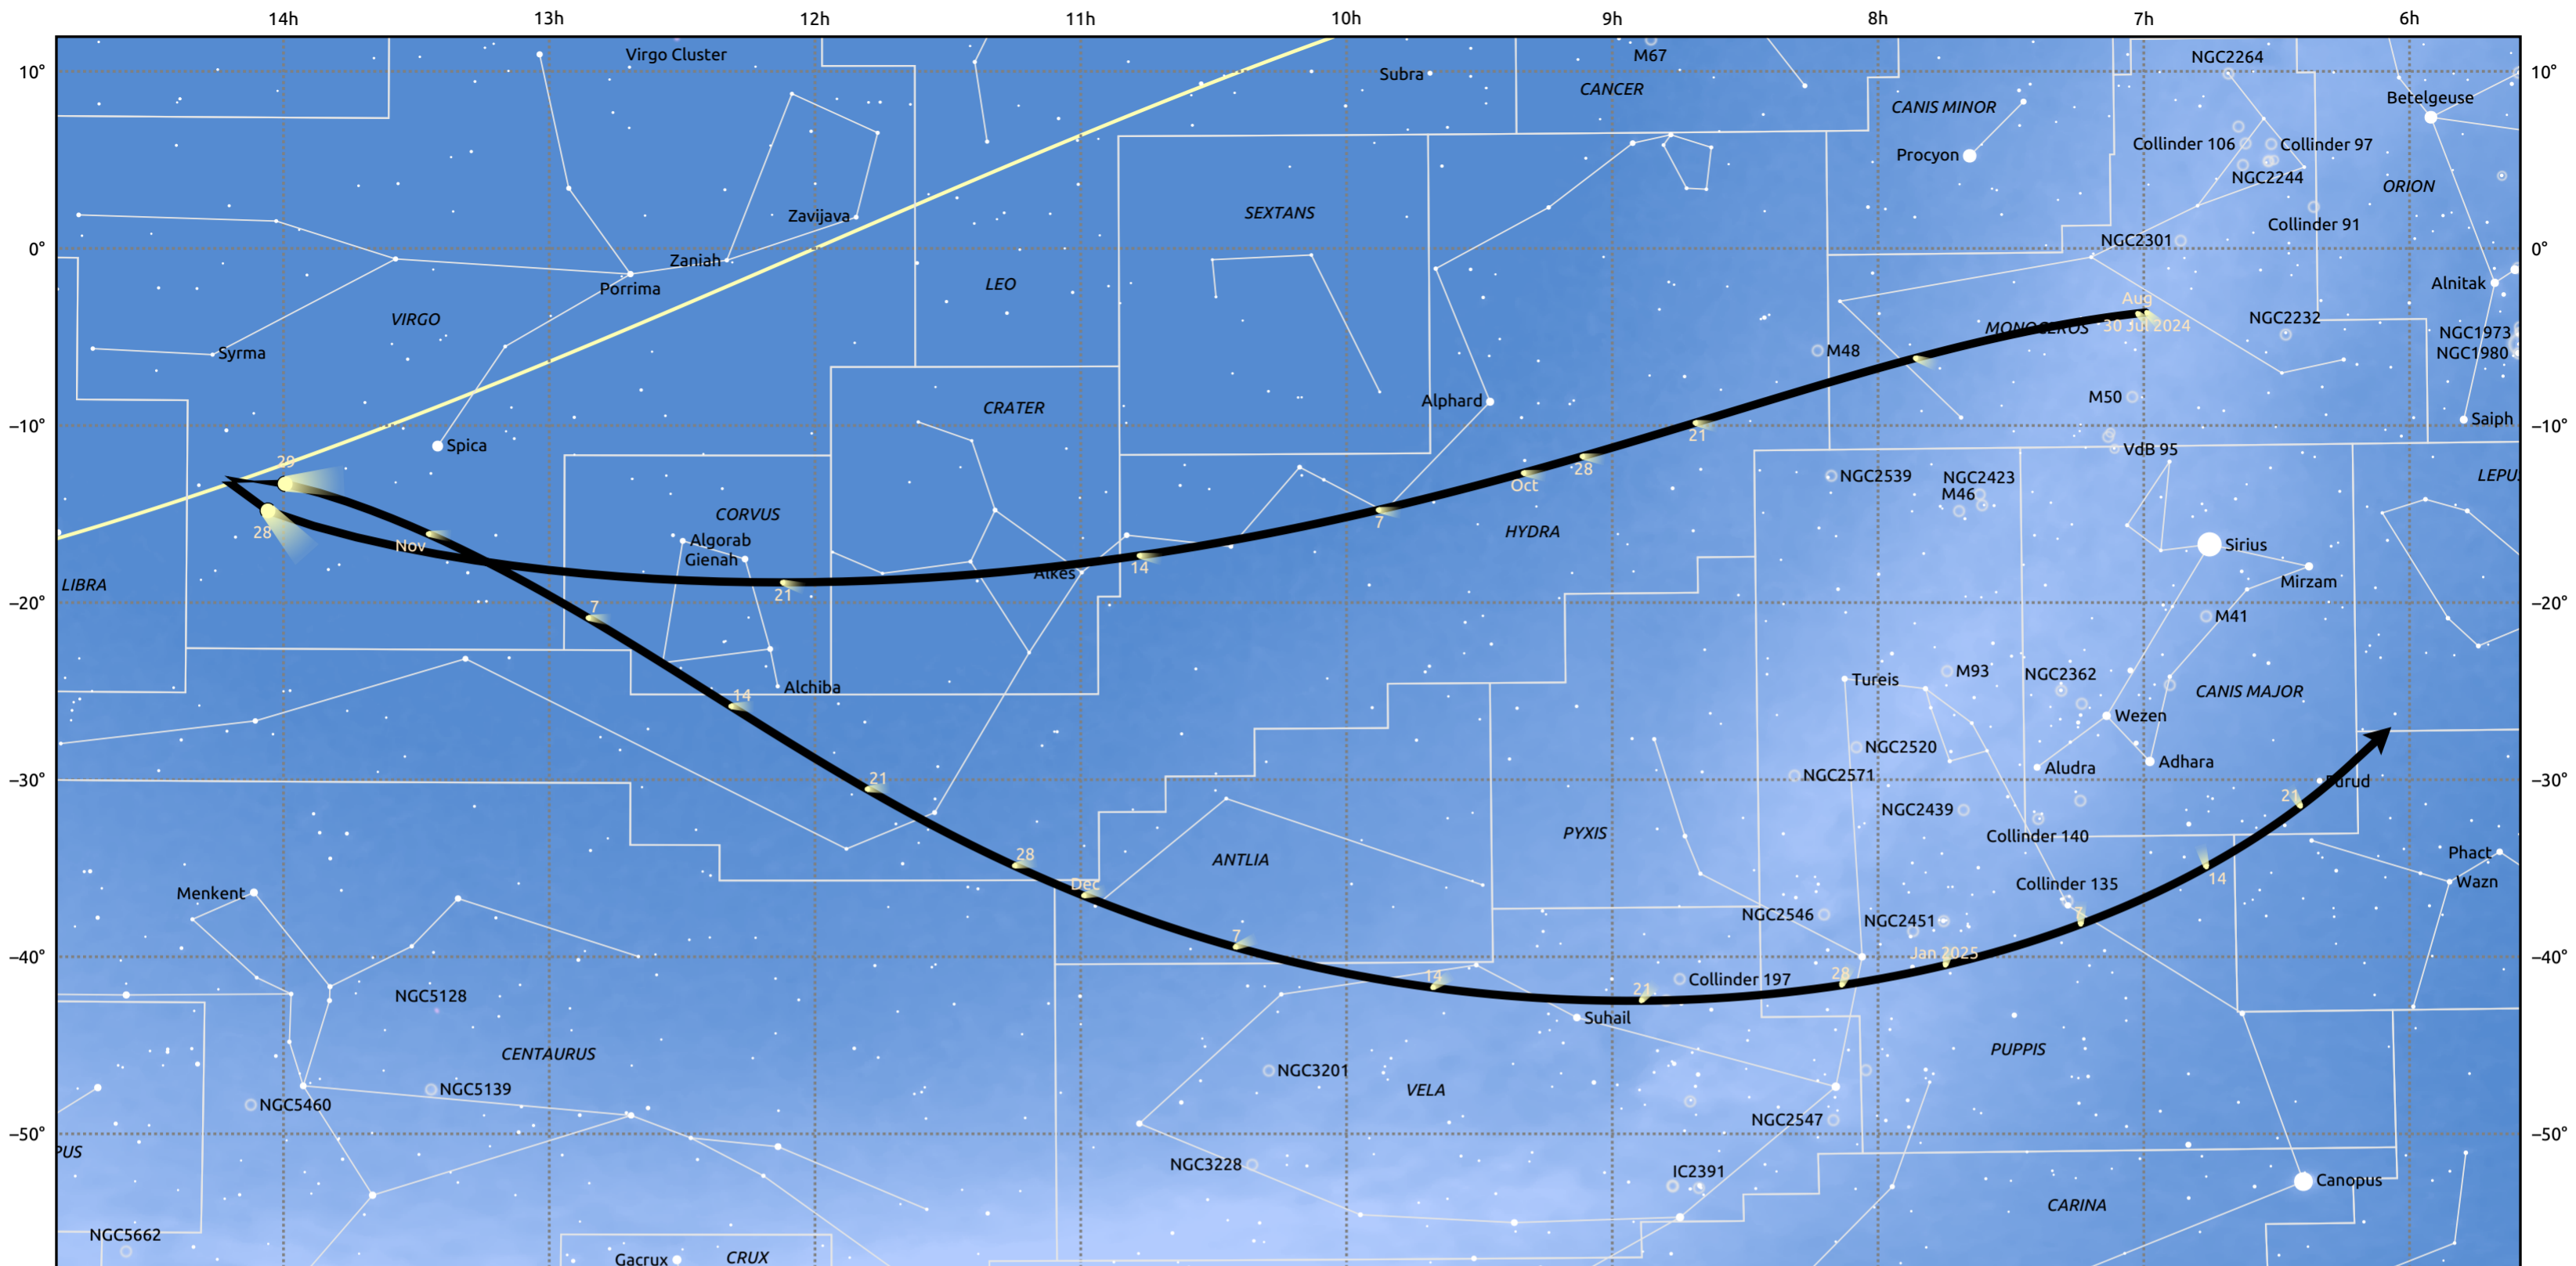

The path of C/2024 S1 (ATLAS) starting on 30 Jul 2024

© Dominic Ford 2011–2025. Date markers placed at midnight UTC. Downloaded from <https://in-the-sky.org>

Magnitude scale: 6.0 5.0 4.0 3.0 2.0 1.0 0.0 -1.0 -2.0

— Ecliptic Plane

Galaxy Bright nebula Open cluster Globular cluster Planetary nebula

Date	Mag
2024 Aug 14	18.9
2024 Aug 26	17.9
2024 Sep 1	17.3
2024 Sep 5	16.8
2024 Sep 14	15.8
2024 Sep 22	14.6
2024 Sep 28	13.6
2024 Oct 3	12.6
2024 Oct 8	11.4
2024 Oct 12	10.2
2024 Oct 15	9.2
2024 Oct 18	8.0
2024 Oct 22	5.7
2024 Oct 24	4.1
2024 Oct 25	3.0
2024 Oct 26	1.5
2024 Oct 27	-0.8
2024 Oct 28	-5.9
2024 Oct 30	-0.5
2024 Oct 31	1.8
2024 Nov 1	3.3
2024 Nov 2	4.4
2024 Nov 4	6.0
2024 Nov 6	7.2
2024 Nov 9	8.5
2024 Nov 12	9.5
2024 Nov 16	10.6
2024 Nov 22	11.8
2024 Nov 29	12.9
2024 Dec 8	14.0
2024 Dec 18	15.0
2024 Dec 29	16.0
2025 Jan 1	16.3
2025 Jan 10	17.1
2025 Jan 22	18.1