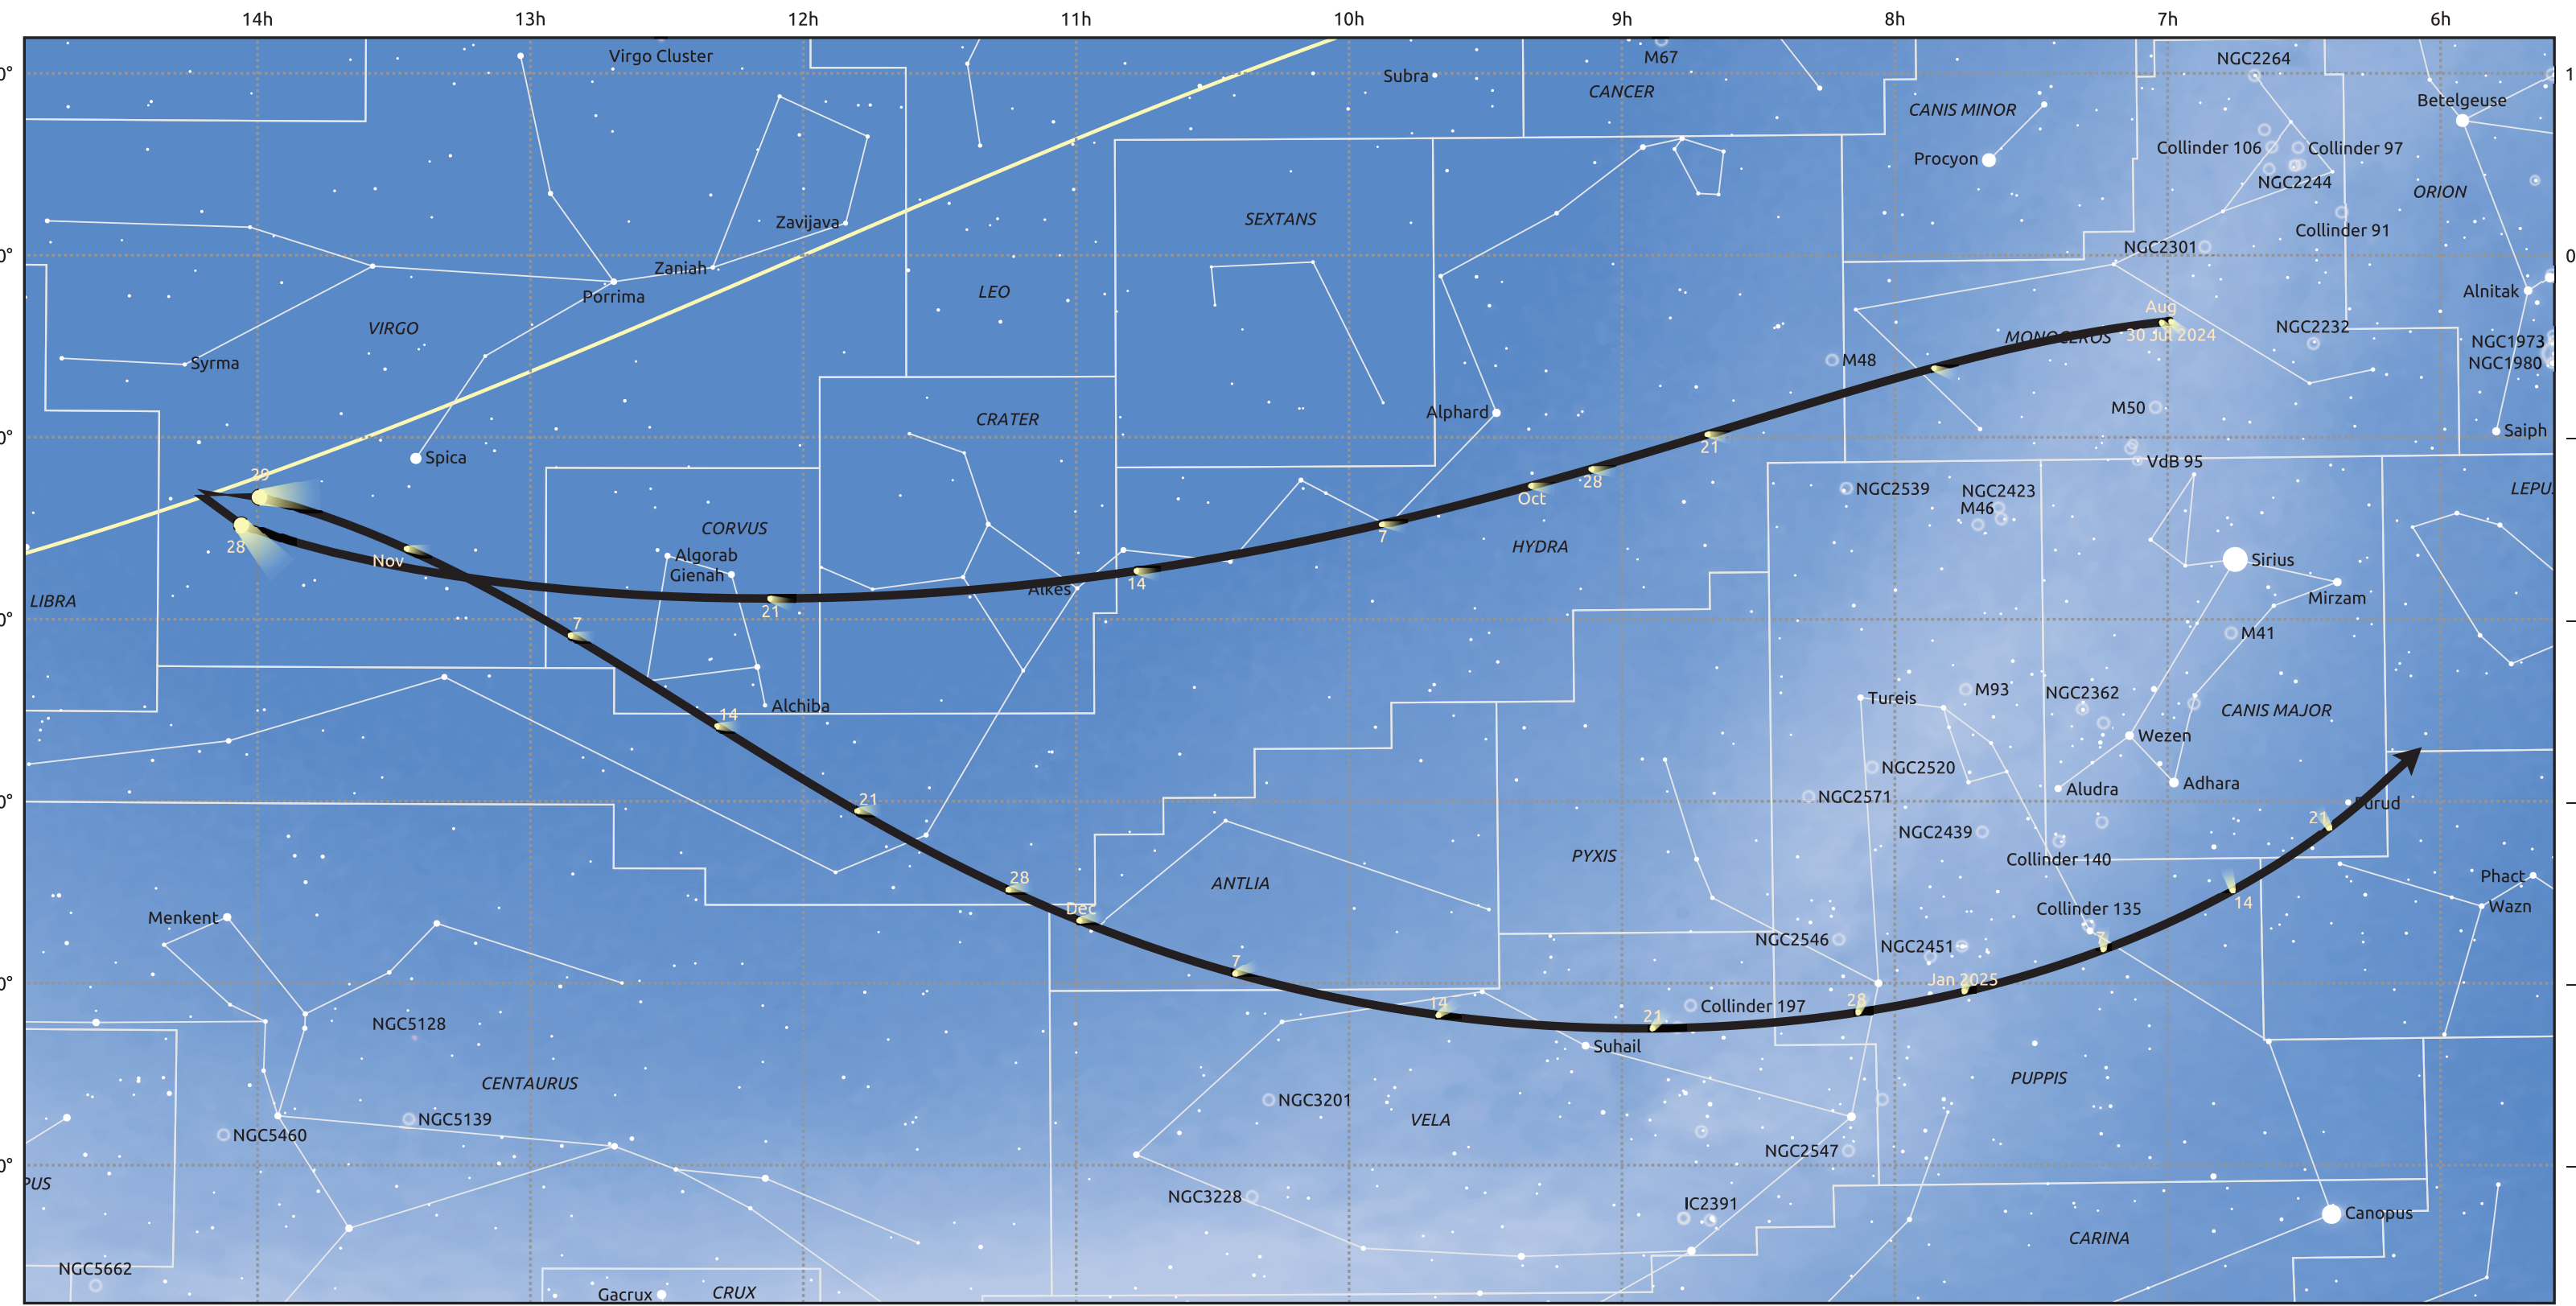

The path of C/2024 S1 (ATLAS) starting on 30 Jul 2024

© Dominic Ford 2011–2025. Date markers placed at midnight UTC. Downloaded from <https://in-the-sky.org>

Magnitude scale: 6.0 5.0 4.0 3.0 2.0 1.0 0.0 -1.0 -2.0

Ecliptic Plane

Galaxy Bright nebula Open cluster Globular cluster Planetary nebula

Date	Mag
2024 Aug 14	18.9
2024 Aug 26	17.9
2024 Sep 1	17.3
2024 Sep 5	16.8
2024 Sep 14	15.8
2024 Sep 22	14.6
2024 Sep 28	13.6
2024 Oct 3	12.6
2024 Oct 8	11.4
2024 Oct 12	10.2
2024 Oct 15	9.2
2024 Oct 18	8.0
2024 Oct 22	5.7
2024 Oct 24	4.1
2024 Oct 25	3.0
2024 Oct 26	1.5
2024 Oct 27	-0.8
2024 Oct 28	-5.9
2024 Oct 30	-0.5
2024 Oct 31	1.8
2024 Nov 1	3.3
2024 Nov 2	4.4
2024 Nov 4	6.0
2024 Nov 6	7.2
2024 Nov 9	8.5
2024 Nov 12	9.5
2024 Nov 16	10.6
2024 Nov 22	11.8
2024 Nov 29	12.9
2024 Dec 8	14.0
2024 Dec 18	15.0
2024 Dec 29	16.0
2025 Jan 1	16.3
2025 Jan 10	17.1
2025 Jan 22	18.1