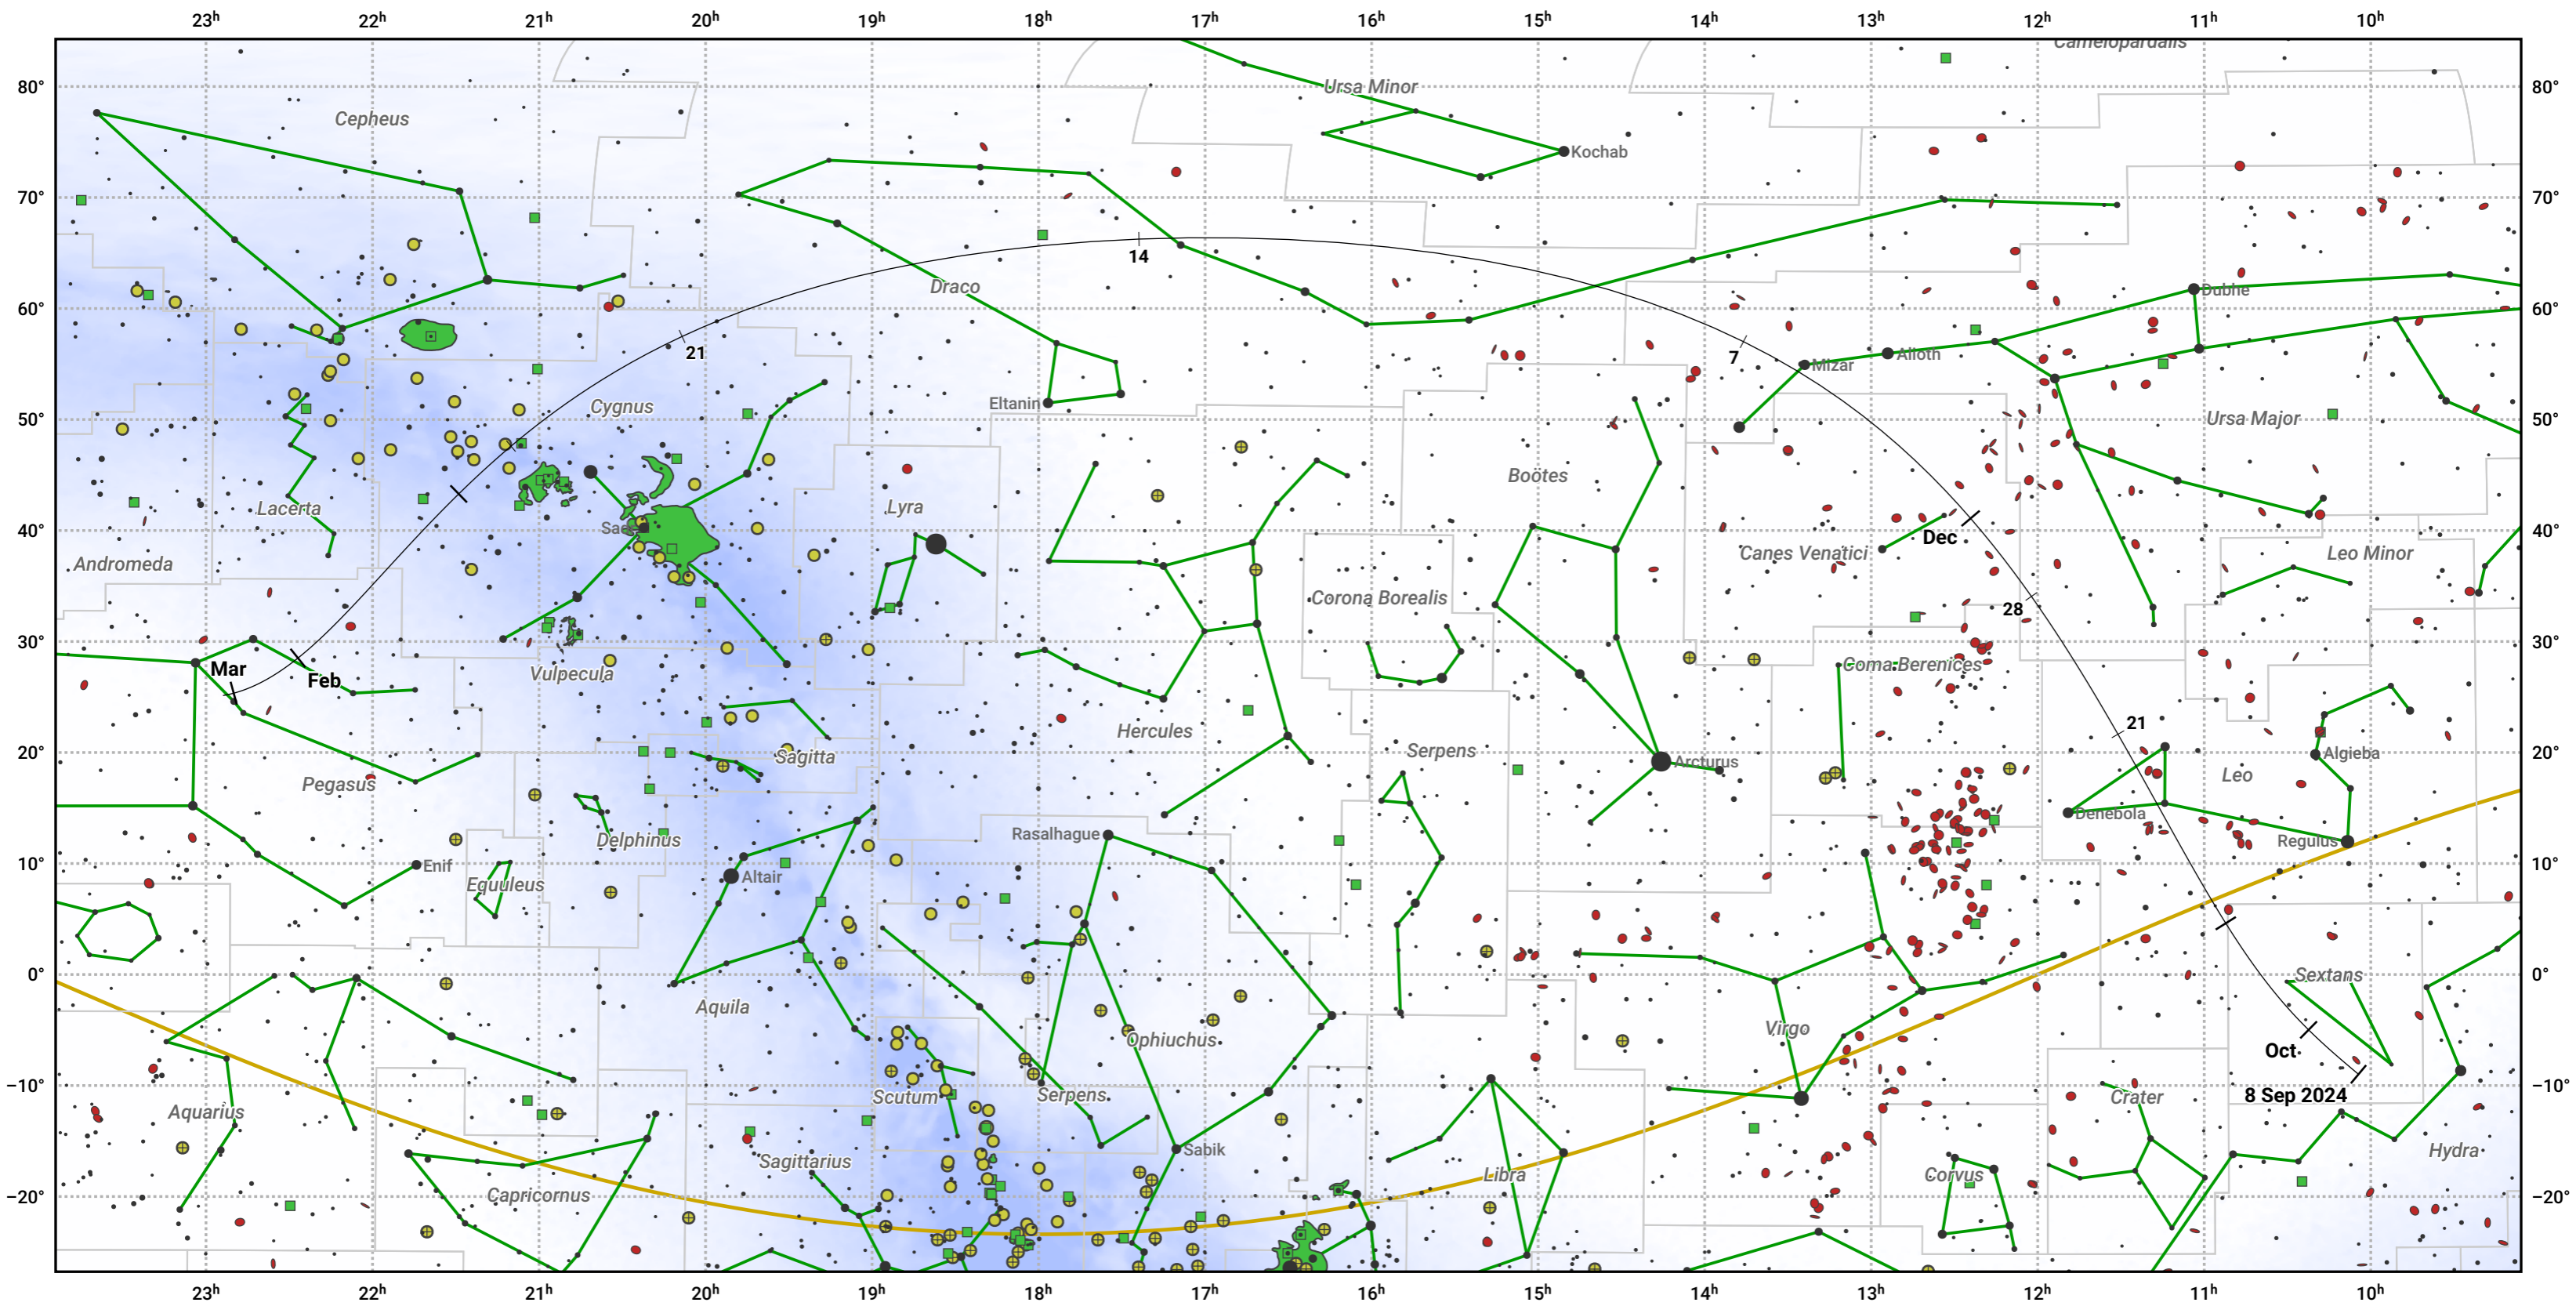

The path of 333P/LINEAR starting on 8 Sep 2024

© Dominic Ford 2011–2024. Date markers placed at midnight UTC. Downloaded from <https://in-the-sky.org>

Magnitude scale: -6.0 -5.0 -4.0 -3.0 -2.0 -1.0 0.0

— Ecliptic Plane

Galaxy
 Bright nebula
 Open cluster
 Globular cluster

Date	Mag
2024 Sep 25	15.5
2024 Oct 10	14.5
2024 Oct 24	13.5
2024 Nov 1	12.9
2024 Nov 7	12.4
2024 Nov 20	11.4
2024 Dec 7	10.4
2024 Dec 24	11.4
2025 Jan 1	12.2
2025 Jan 3	12.4
2025 Jan 14	13.5
2025 Jan 26	14.5
2025 Feb 8	15.5
2025 Feb 23	16.6
2025 Mar 1	16.9