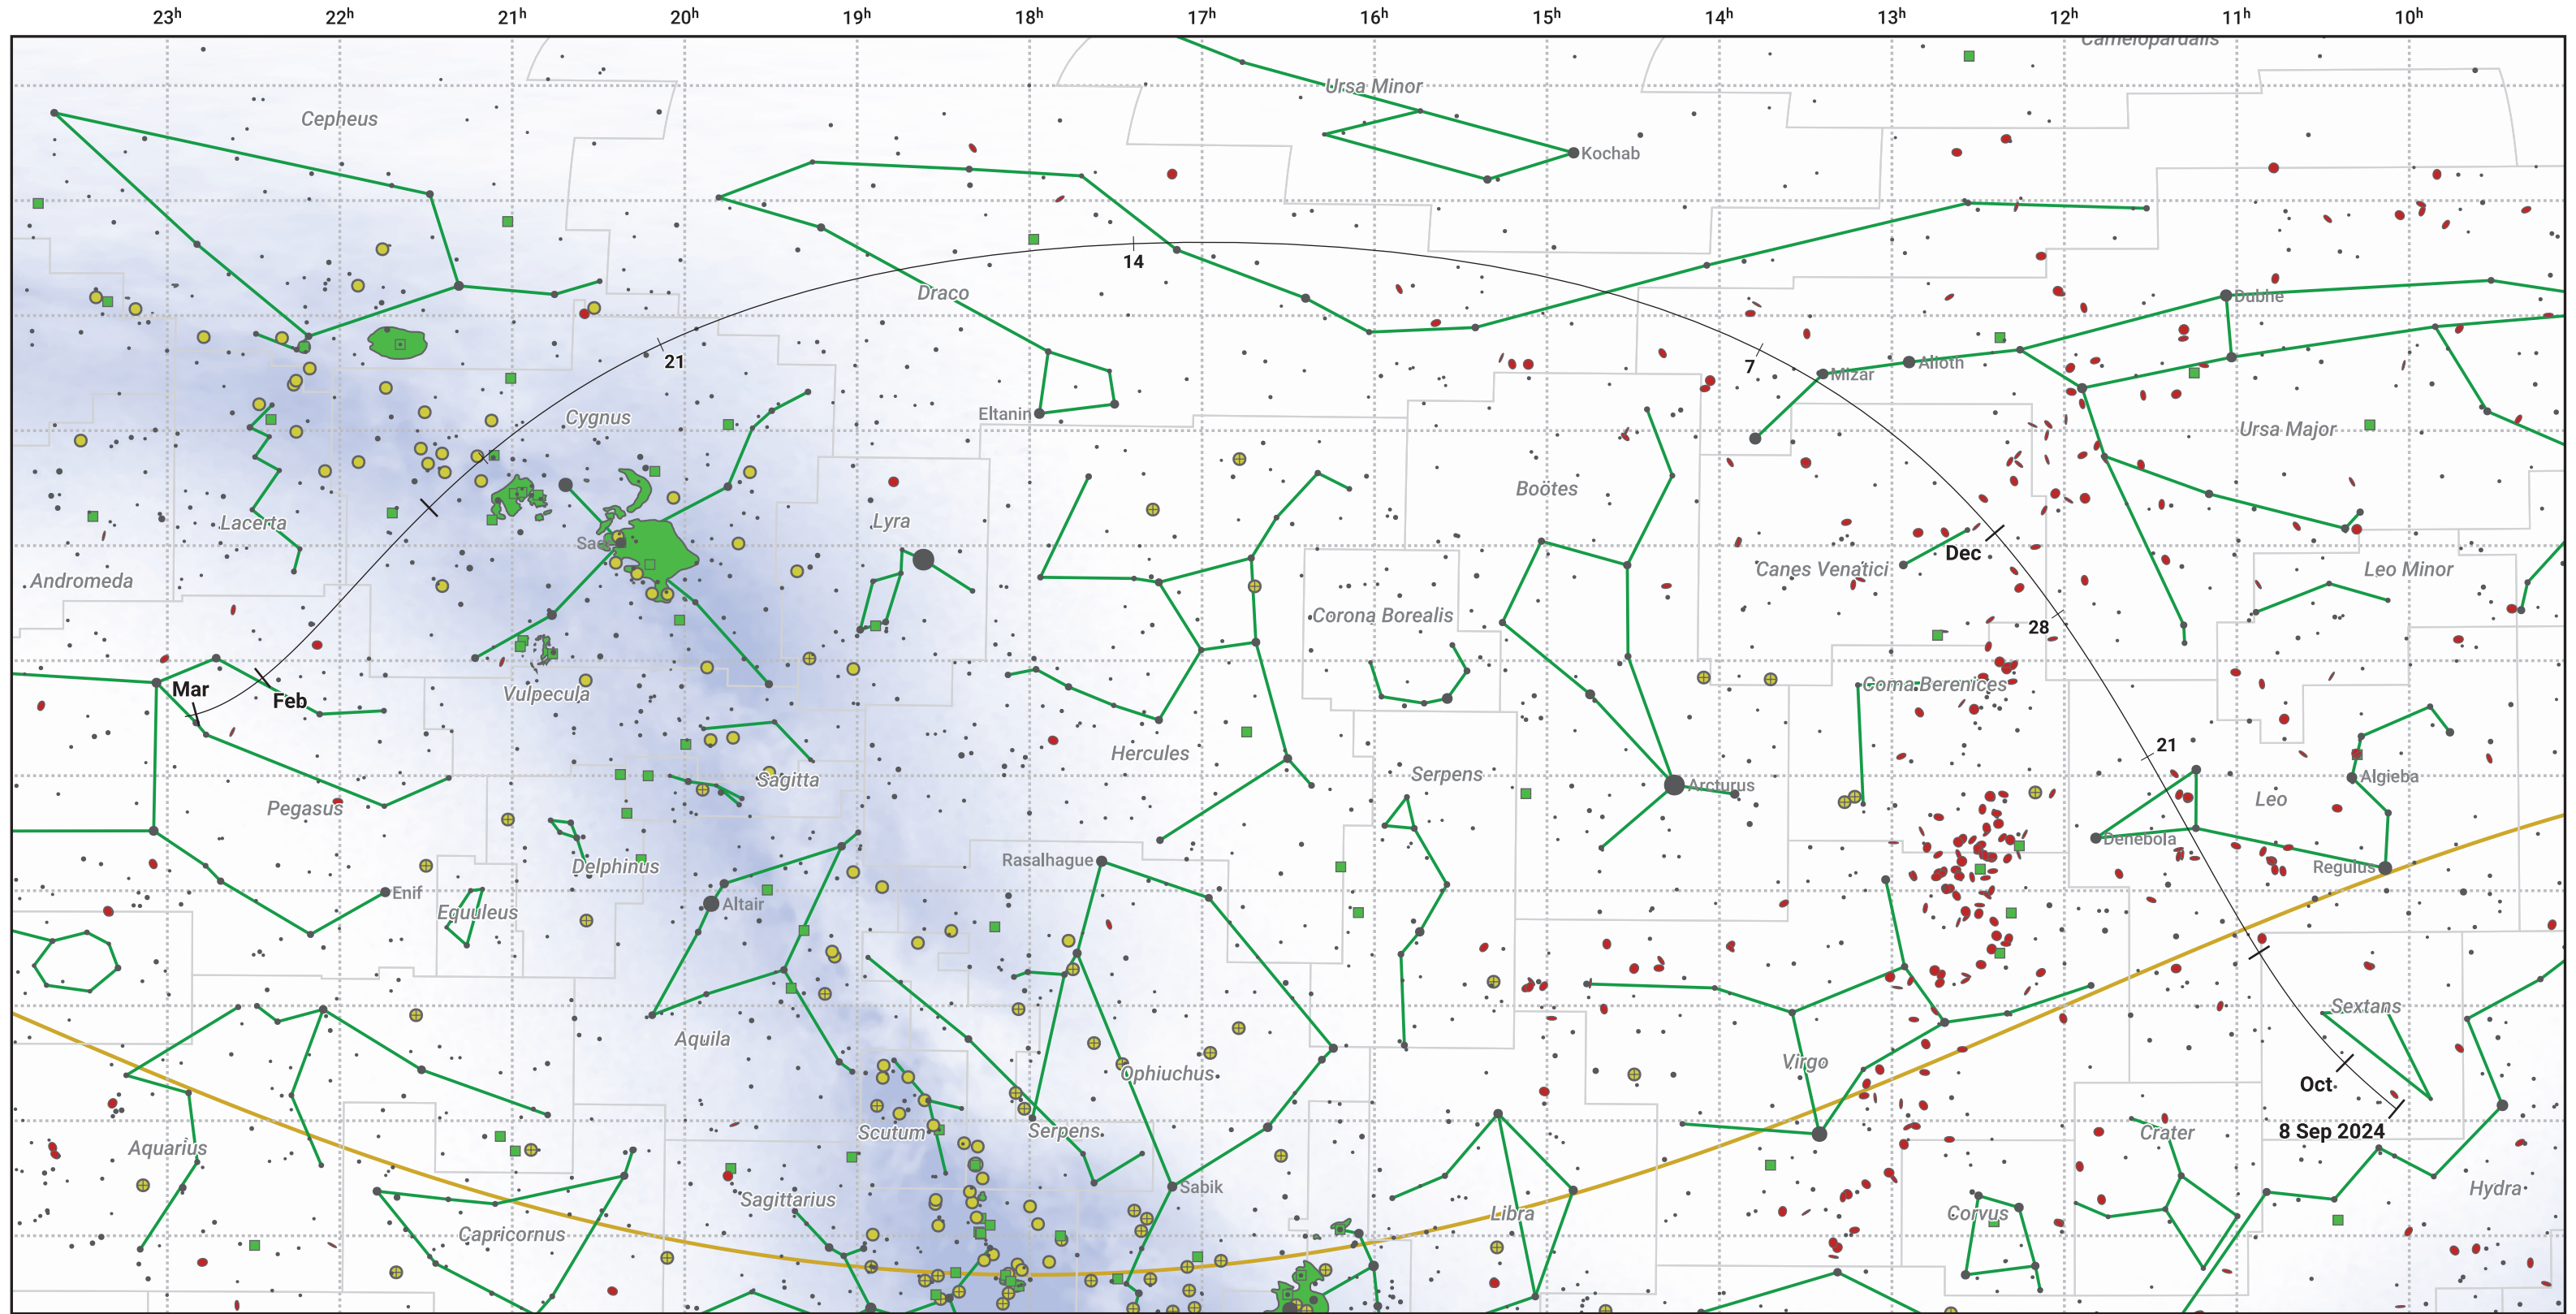

The path of 333P/LINEAR starting on 8 Sep 2024

© Dominic Ford 2011–2024. Date markers placed at midnight UTC. Downloaded from <https://in-the-sky.org>

Magnitude scale: ● 6.0 ● 5.0 ● 4.0 ● 3.0 ● 2.0 ● 1.0 ● 0.0

— Ecliptic Plane

● Galaxy ■ Bright nebula ● Open cluster ● Globular cluster

Date	Mag
2024 Sep 25	15.5
2024 Oct 10	14.5
2024 Oct 24	13.5
2024 Nov 1	12.9
2024 Nov 7	12.4
2024 Nov 20	11.4
2024 Dec 7	10.4
2024 Dec 24	11.4
2025 Jan 1	12.2
2025 Jan 3	12.4
2025 Jan 14	13.5
2025 Jan 26	14.5
2025 Feb 8	15.5
2025 Feb 23	16.6
2025 Mar 1	16.9