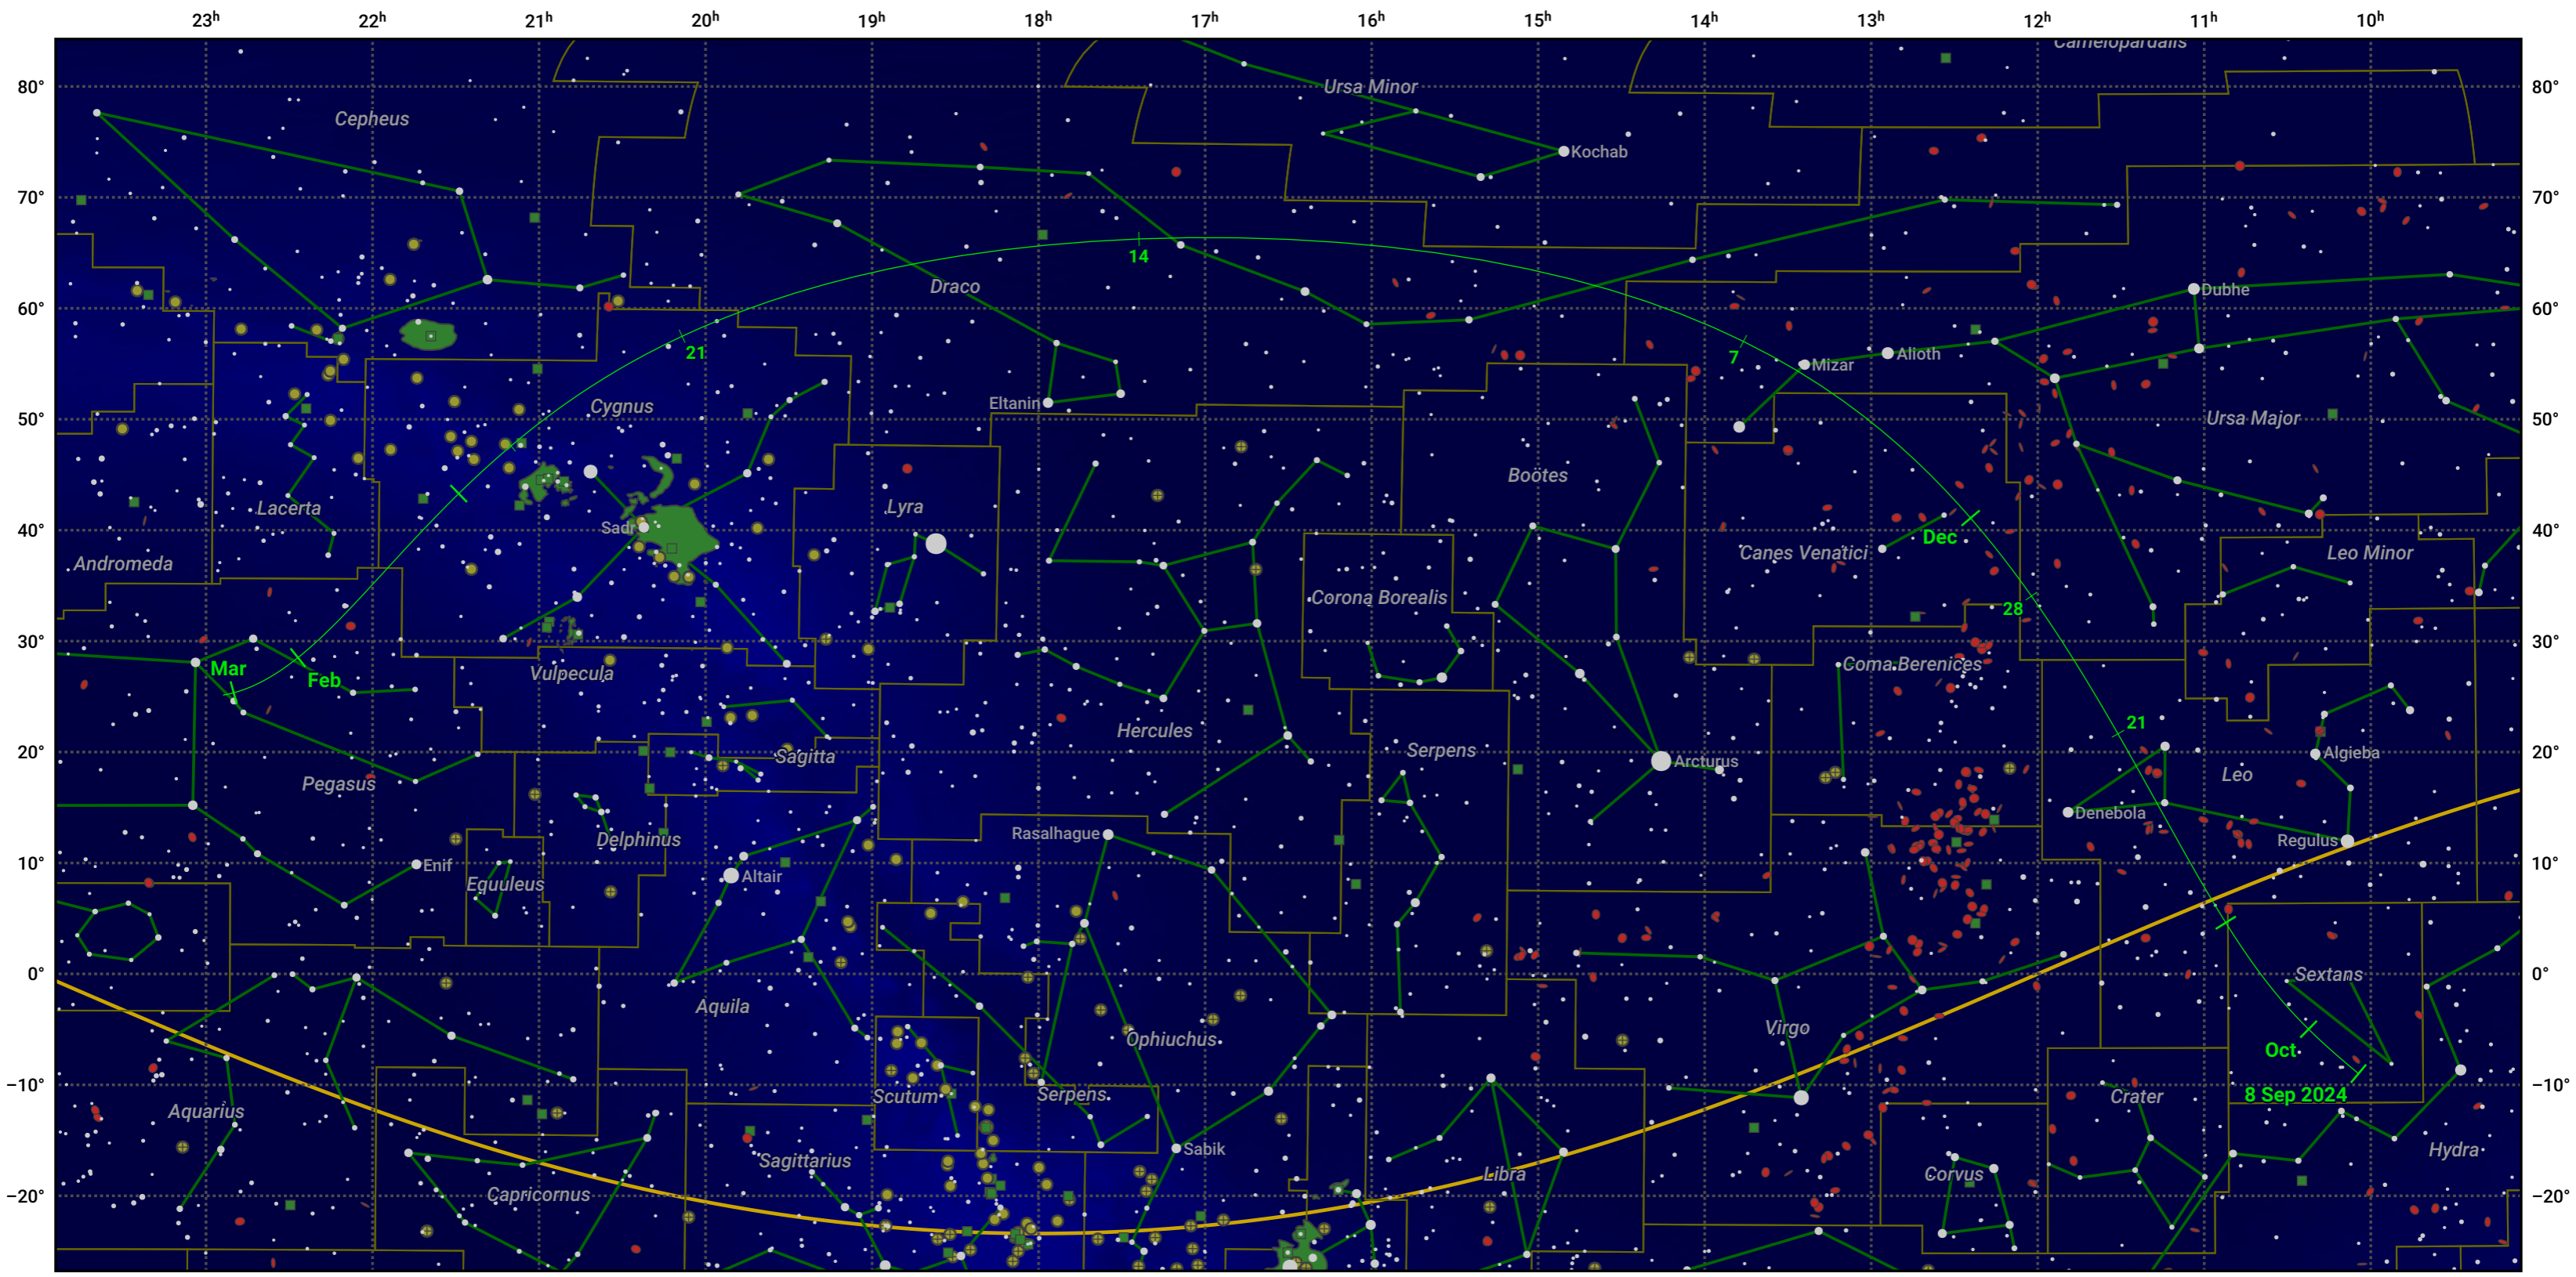

The path of 333P/LINEAR starting on 8 Sep 2024

© Dominic Ford 2011–2024. Date markers placed at midnight UTC. Downloaded from <https://in-the-sky.org>

Magnitude scale: -6.0 -5.0 -4.0 -3.0 -2.0 -1.0 0.0

— Ecliptic Plane

Galaxy
 Bright nebula
 Open cluster
 Globular cluster

Date	Mag
2024 Sep 25	15.5
2024 Oct 10	14.5
2024 Oct 24	13.5
2024 Nov 1	12.9
2024 Nov 7	12.4
2024 Nov 20	11.4
2024 Dec 7	10.4
2024 Dec 24	11.4
2025 Jan 1	12.2
2025 Jan 3	12.4
2025 Jan 14	13.5
2025 Jan 26	14.5
2025 Feb 8	15.5
2025 Feb 23	16.6
2025 Mar 1	16.9