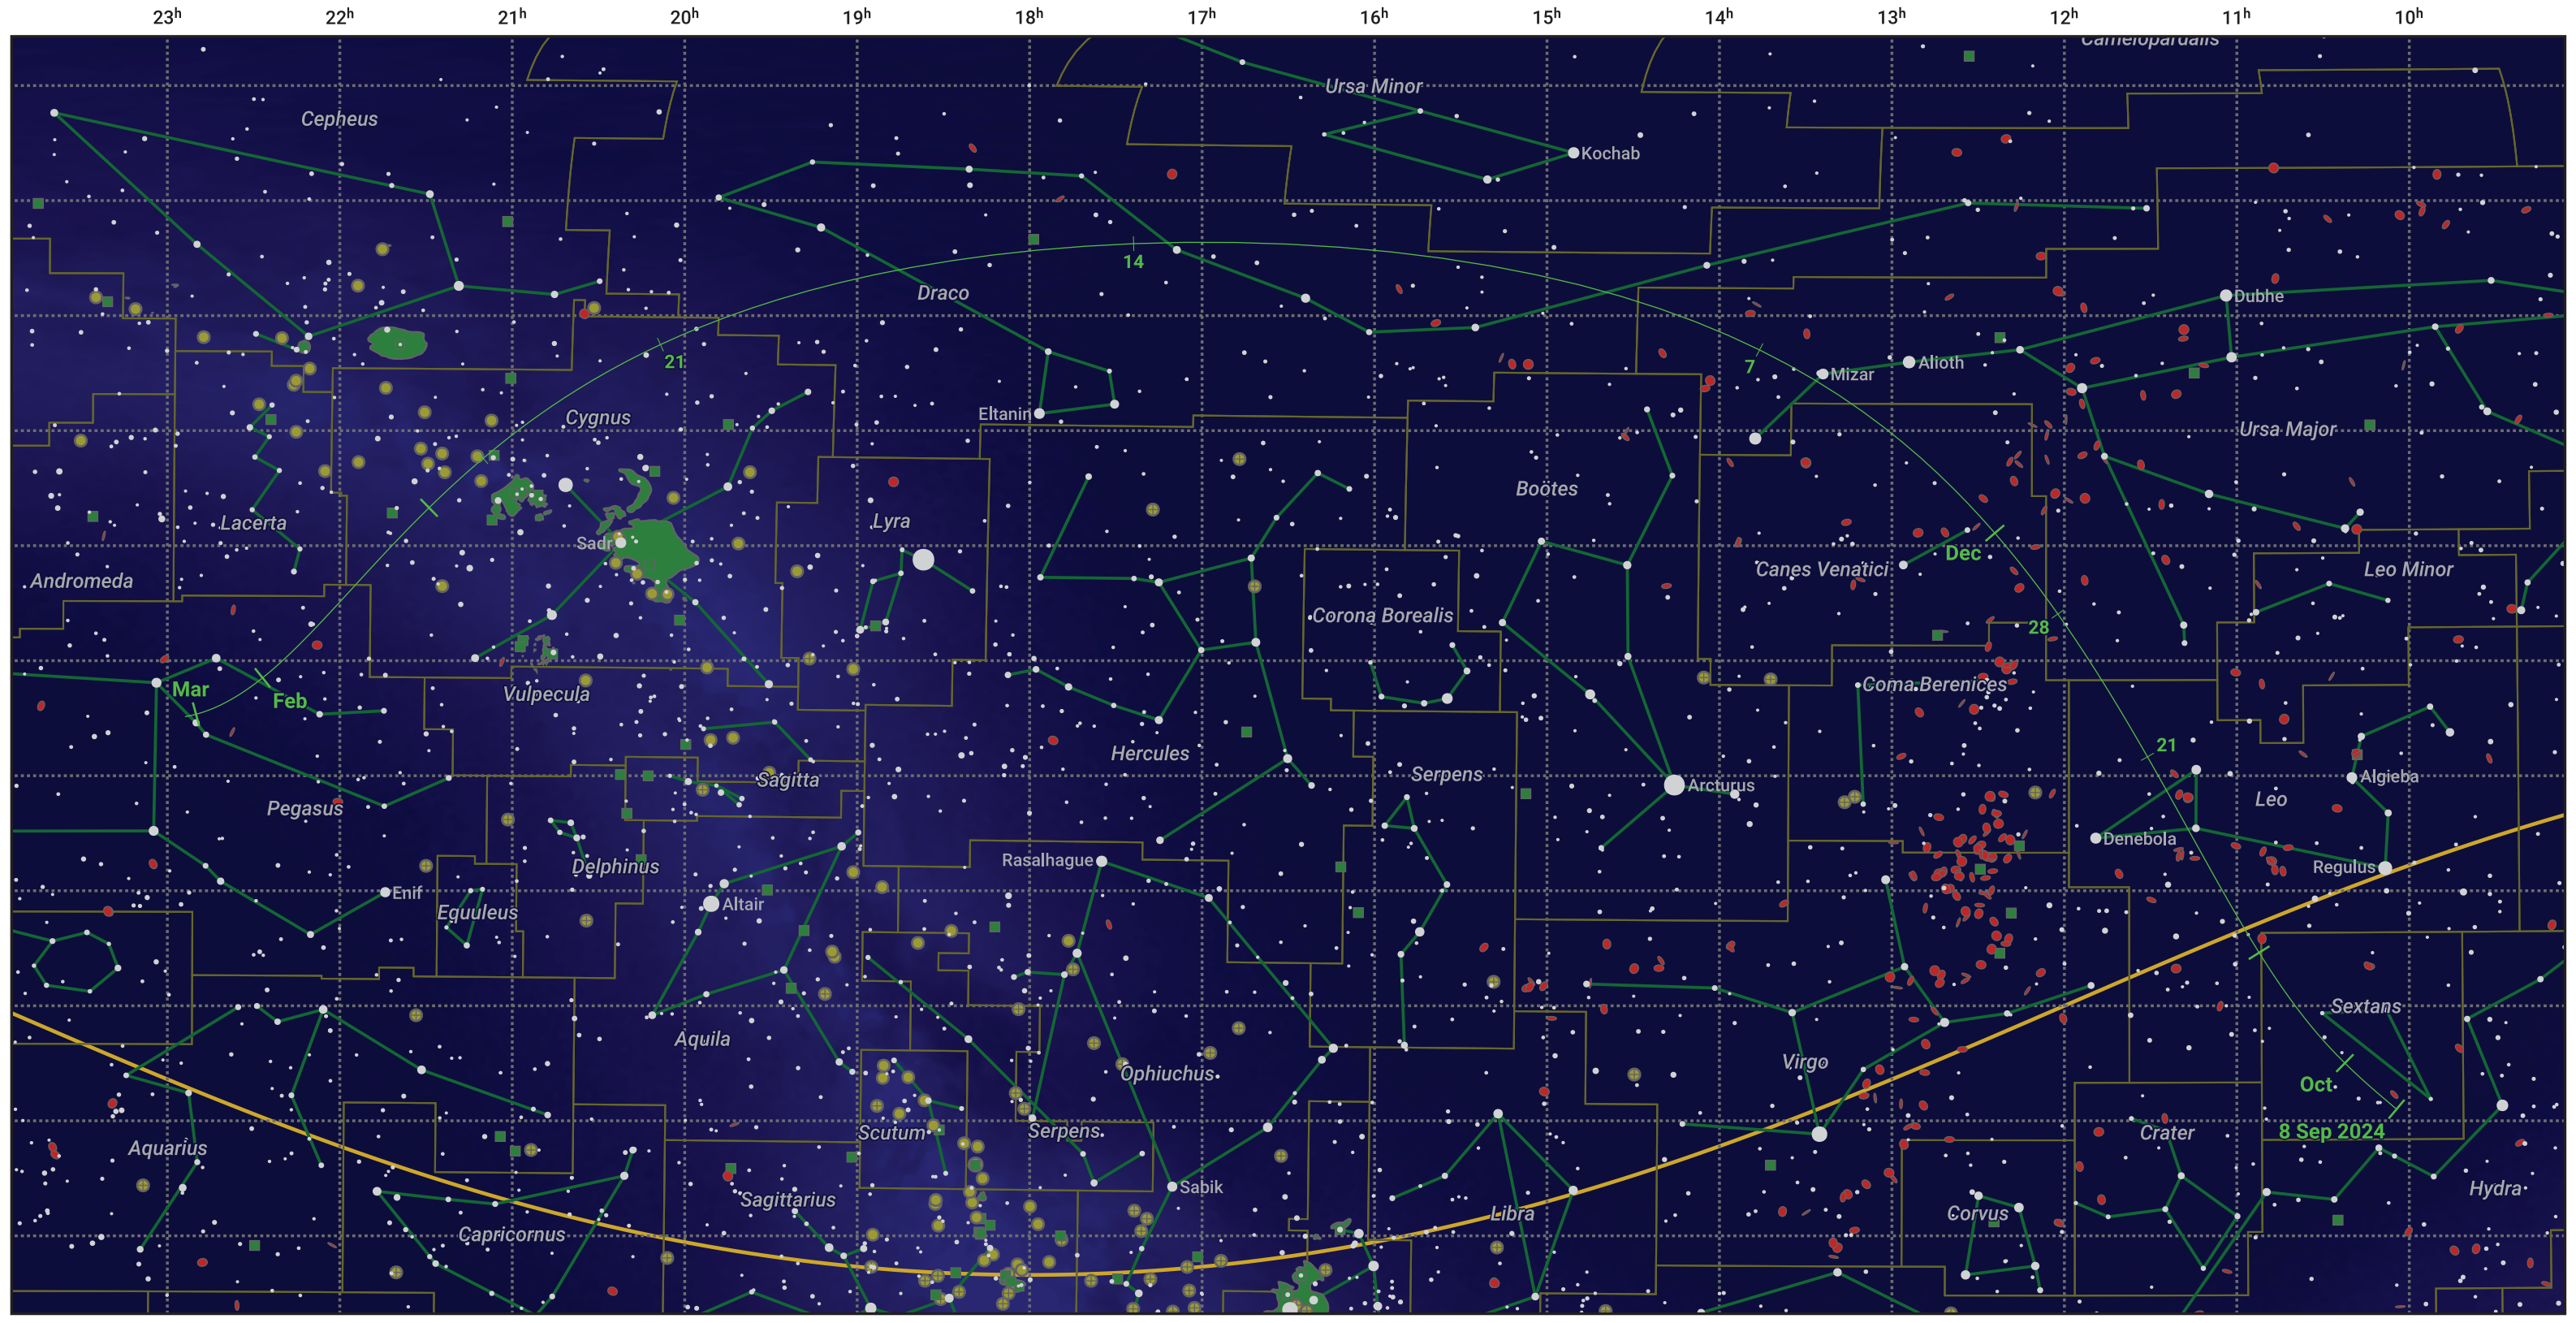

# The path of 333P/LINEAR starting on 8 Sep 2024

© Dominic Ford 2011–2024. Date markers placed at midnight UTC. Downloaded from <https://in-the-sky.org>

Magnitude scale: ● -6.0 ● -5.0 ● -4.0 ● -3.0 ● -2.0 ● -1.0 ● 0.0

— Ecliptic Plane

● Galaxy ■ Bright nebula ● Open cluster ● Globular cluster

Date	Mag
2024 Sep 25	15.5
2024 Oct 10	14.5
2024 Oct 24	13.5
2024 Nov 1	12.9
2024 Nov 7	12.4
2024 Nov 20	11.4
2024 Dec 7	10.4
2024 Dec 24	11.4
2025 Jan 1	12.2
2025 Jan 3	12.4
2025 Jan 14	13.5
2025 Jan 26	14.5
2025 Feb 8	15.5
2025 Feb 23	16.6
2025 Mar 1	16.9