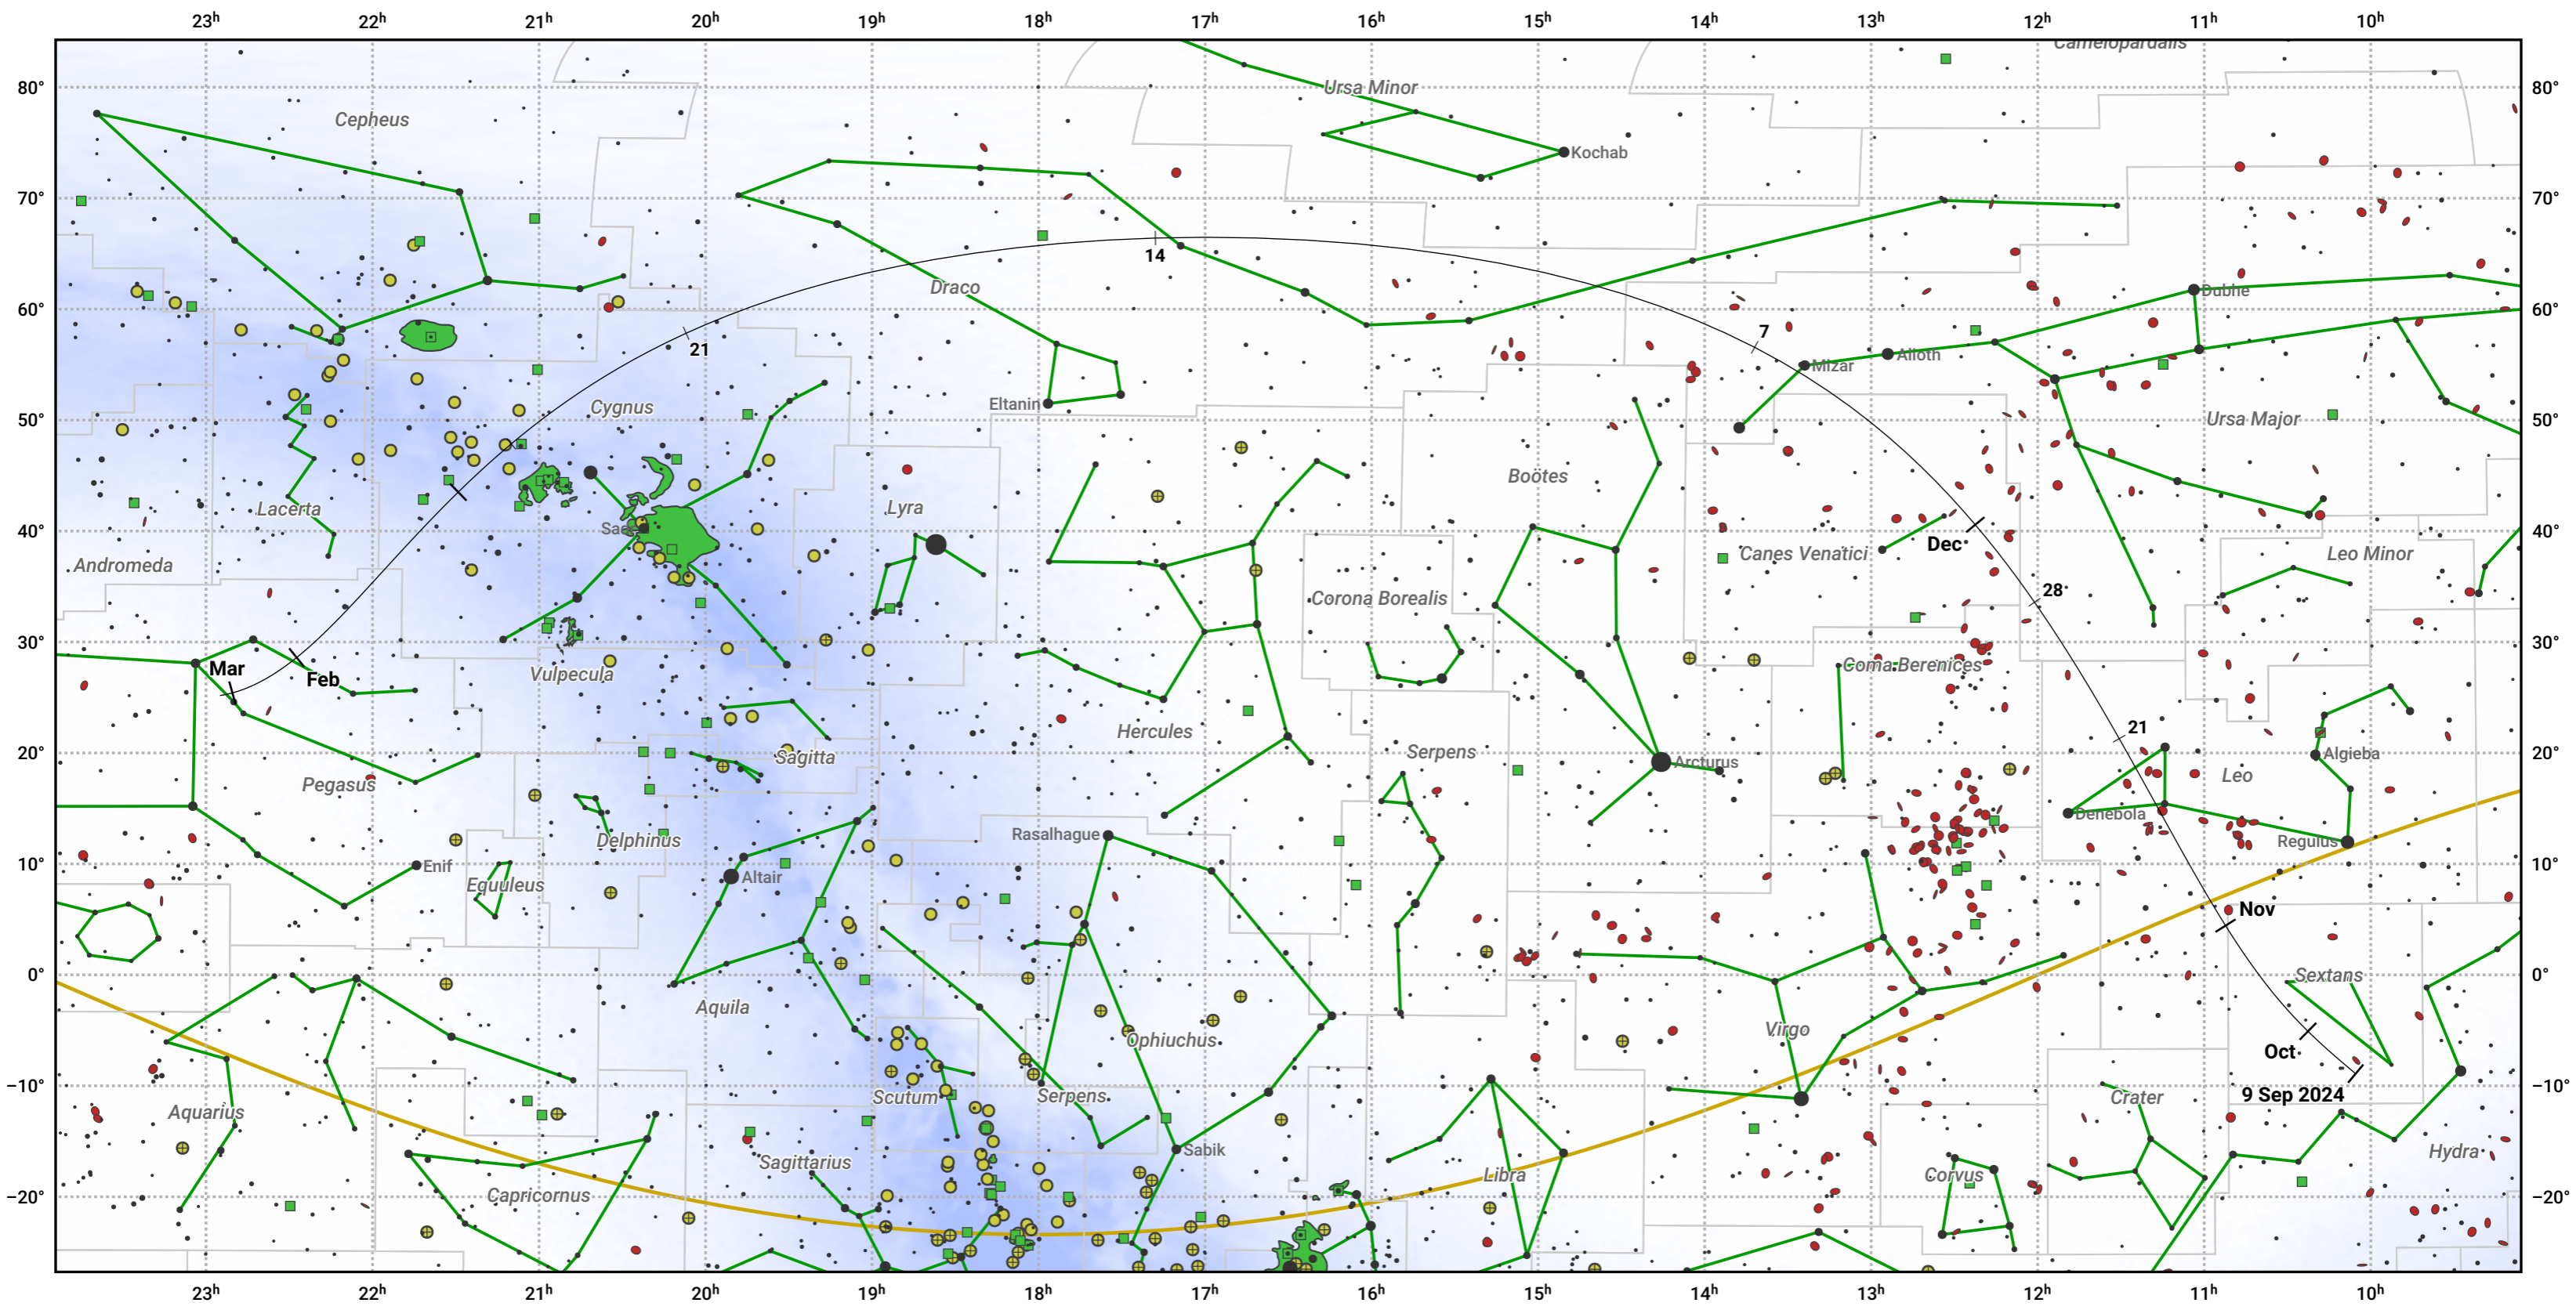

# The path of 333P/LINEAR starting on 9 Sep 2024

© Dominic Ford 2011–2024. Date markers placed at midnight UTC. Downloaded from <https://in-the-sky.org>

Magnitude scale: ● 6.0 ● 5.0 ● 4.0 ● 3.0 ● 2.0 ● 1.0 ● 0.0

— Ecliptic Plane

● Galaxy    ■ Bright nebula    ● Open cluster    ⊕ Globular cluster

Date	Mag
2024 Sep 26	15.4
2024 Oct 11	14.4
2024 Oct 25	13.4
2024 Nov 1	12.9
2024 Nov 8	12.3
2024 Nov 22	11.2
2025 Jan 1	12.2
2025 Jan 2	12.3
2025 Jan 13	13.4
2025 Jan 25	14.4
2025 Feb 7	15.4
2025 Feb 22	16.5
2025 Mar 1	16.9