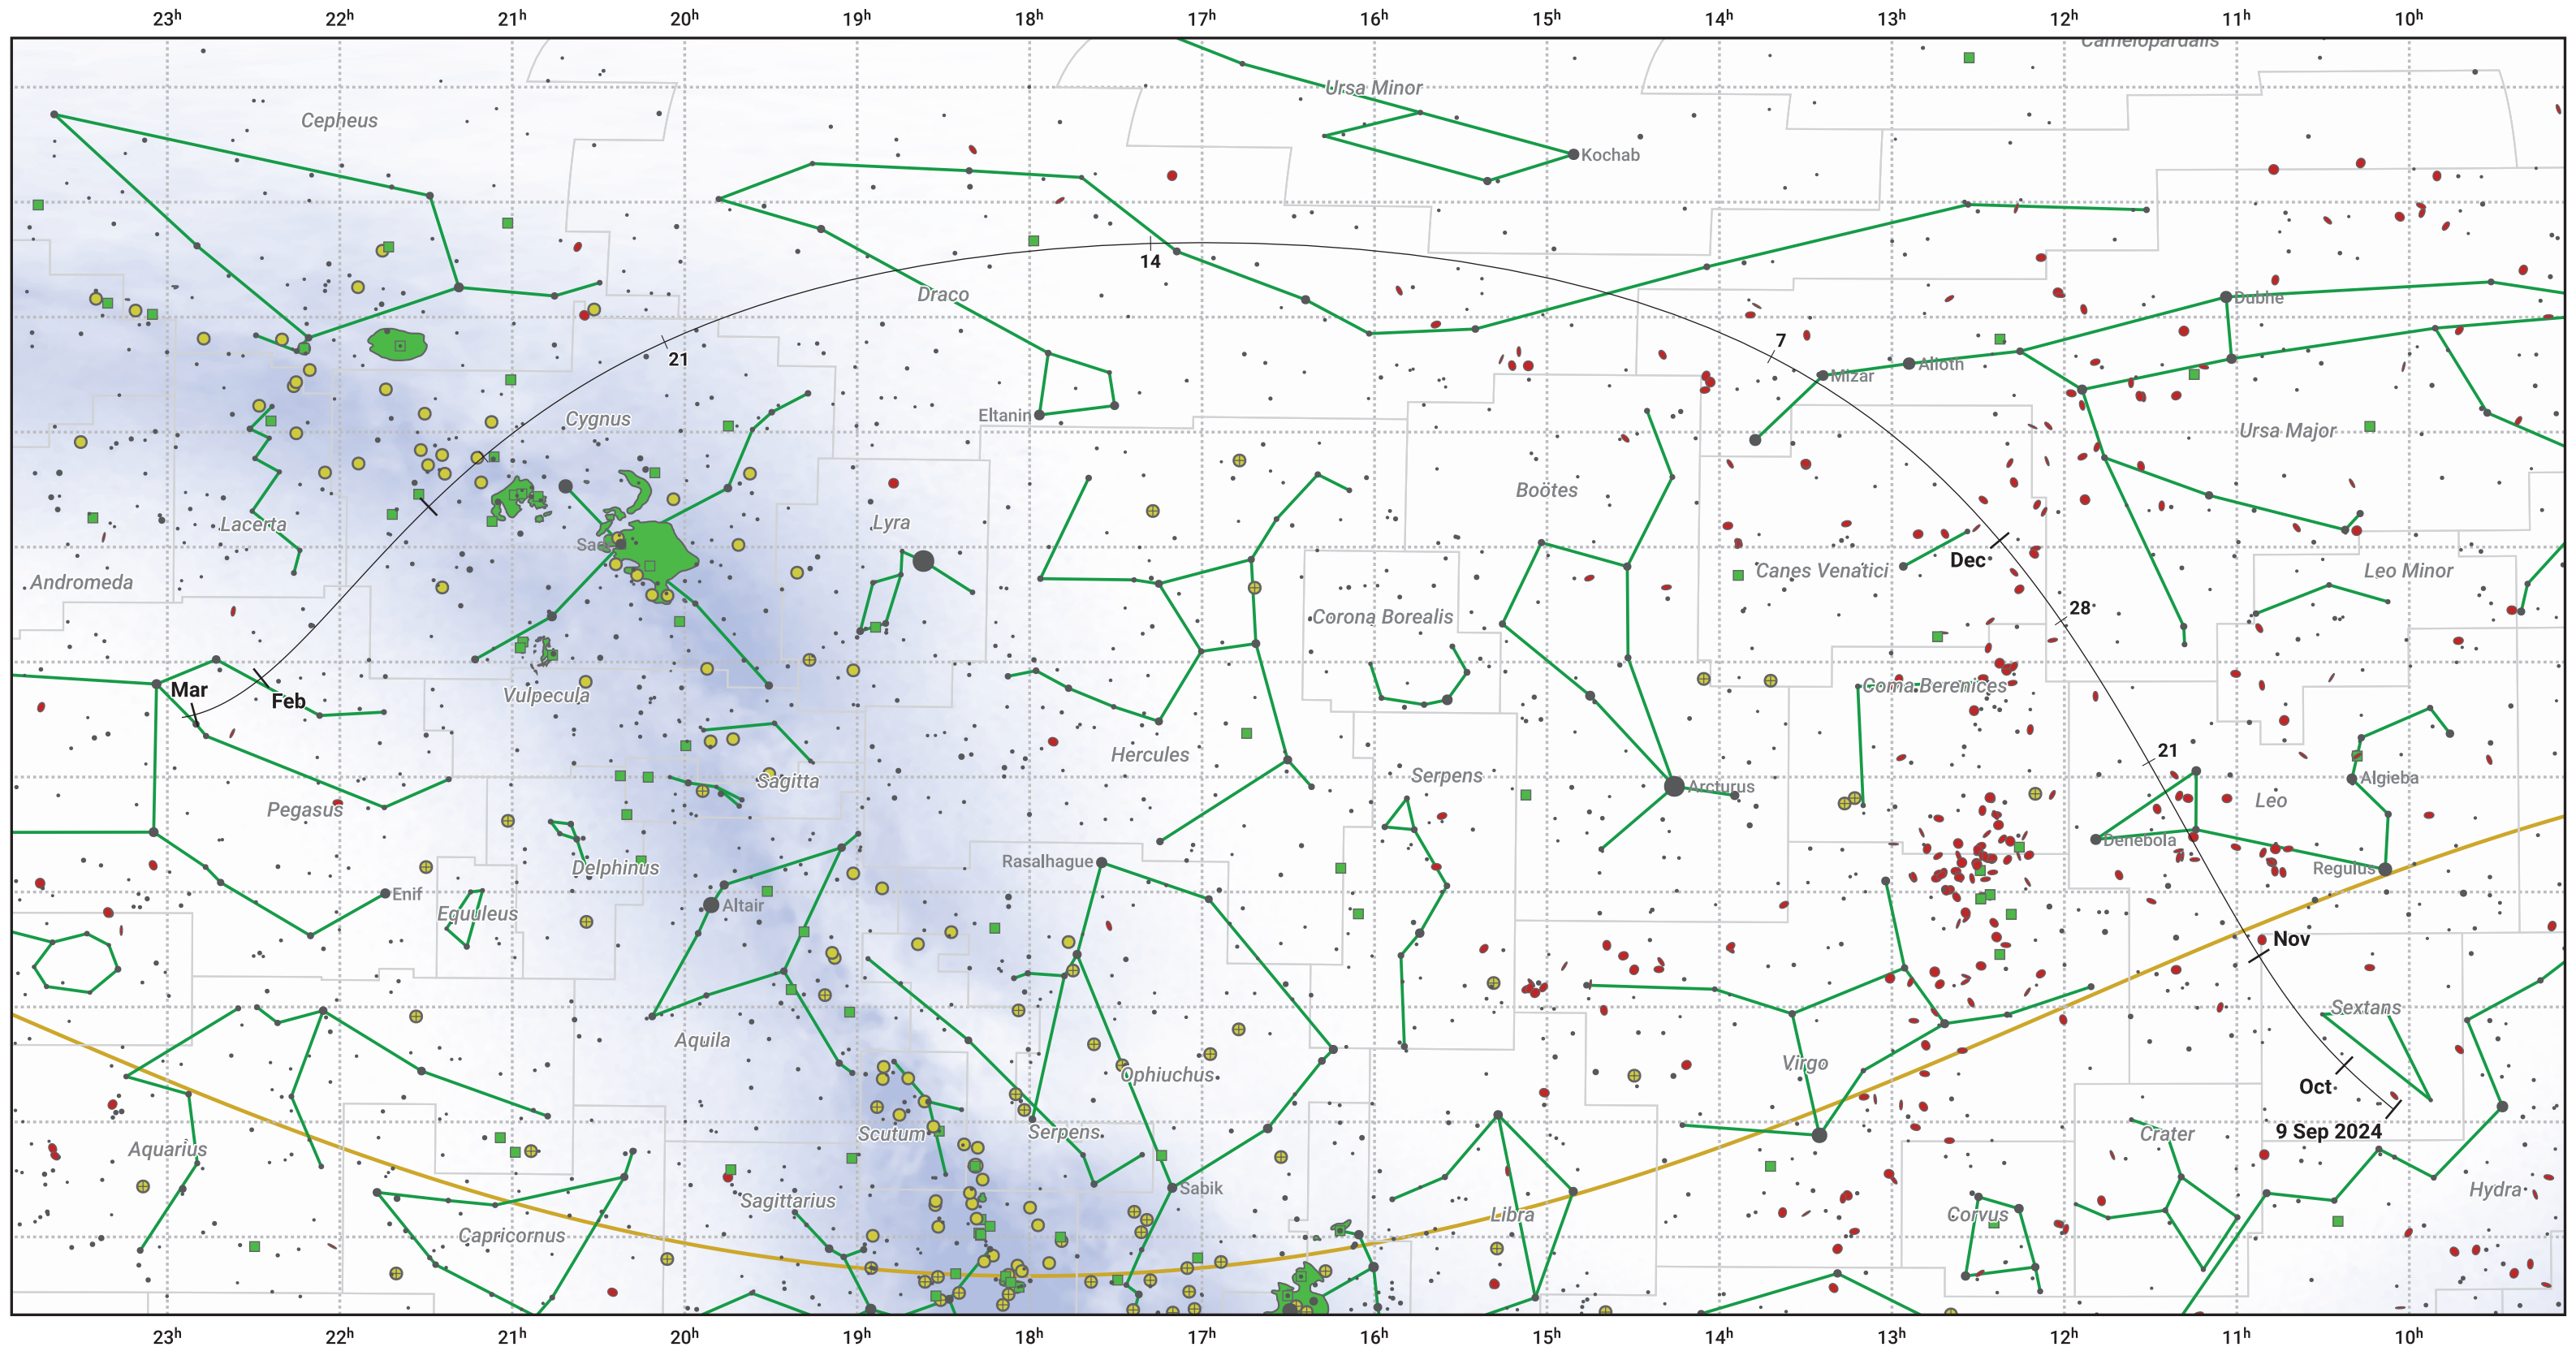

# The path of 333P/LINEAR starting on 9 Sep 2024

© Dominic Ford 2011–2024. Date markers placed at midnight UTC. Downloaded from <https://in-the-sky.org>

Magnitude scale:  6.0  5.0  4.0  3.0  2.0  1.0  0.0

— Ecliptic Plane

● Galaxy ■ Bright nebula ● Open cluster ⊕ Globular cluster

Date	Mag
2024 Sep 26	15.4
2024 Oct 11	14.4
2024 Oct 25	13.4
2024 Nov 1	12.9
2024 Nov 8	12.3
2024 Nov 22	11.2
2025 Jan 1	12.2
2025 Jan 2	12.3
2025 Jan 13	13.4
2025 Jan 25	14.4
2025 Feb 7	15.4
2025 Feb 22	16.5
2025 Mar 1	16.9