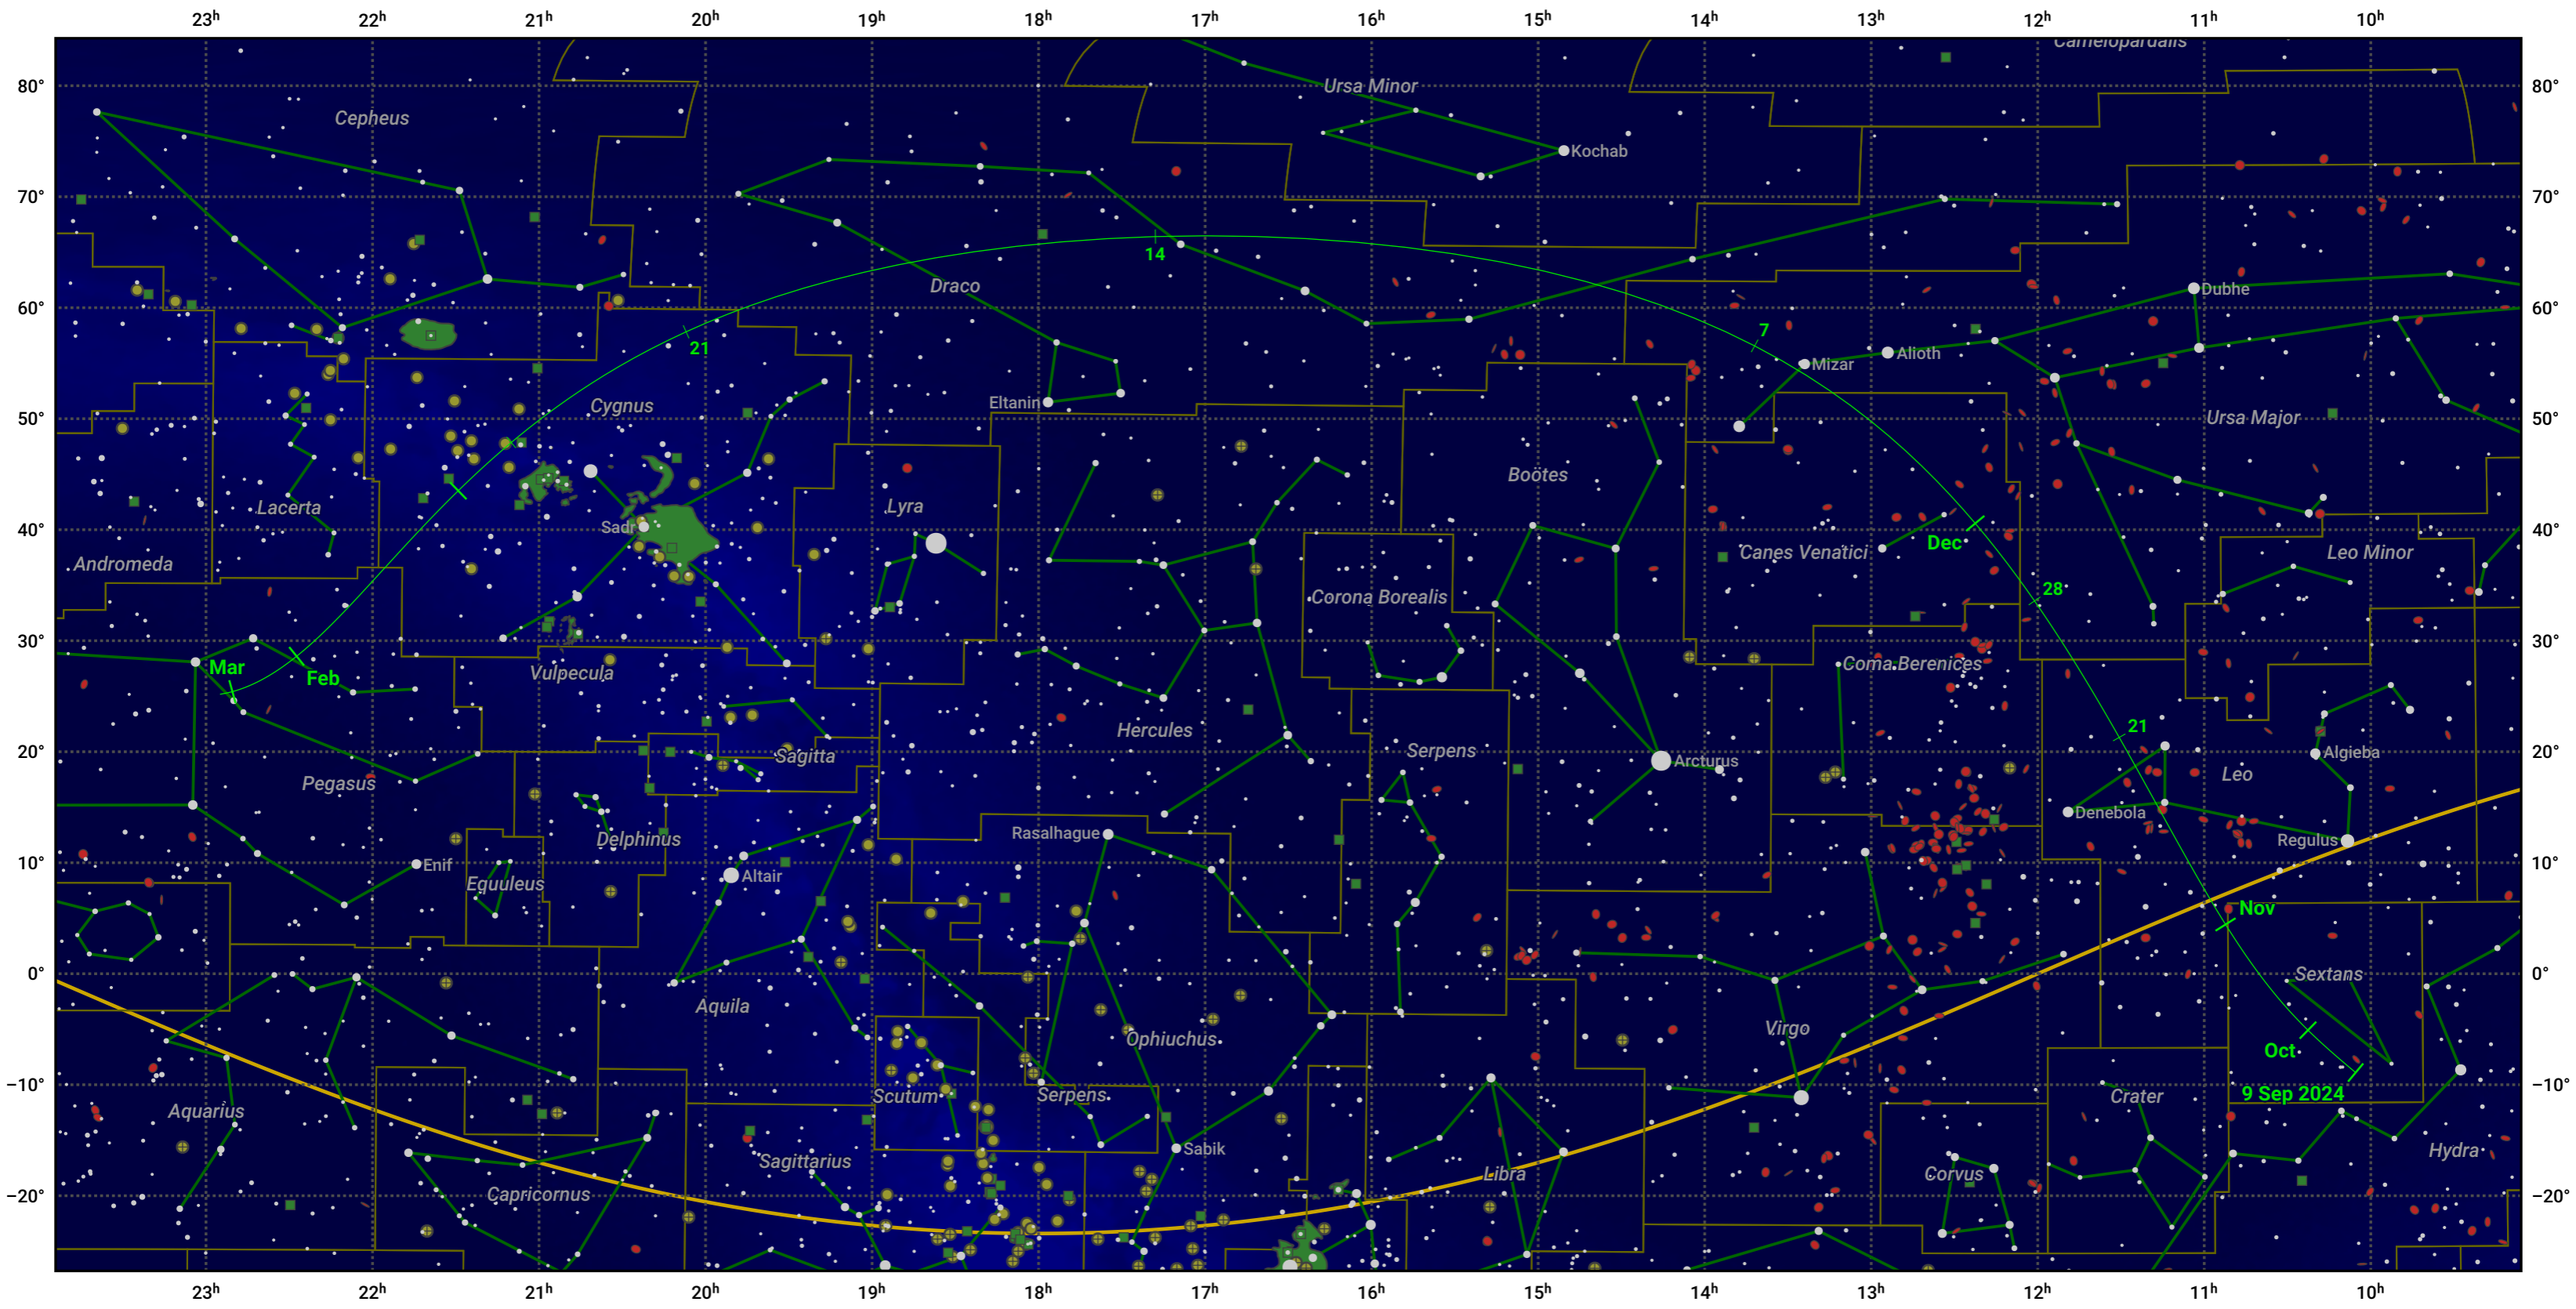

The path of 333P/LINEAR starting on 9 Sep 2024

© Dominic Ford 2011–2024. Date markers placed at midnight UTC. Downloaded from <https://in-the-sky.org>

Magnitude scale: ● 6.0 ● 5.0 ● 4.0 ● 3.0 ● 2.0 ● 1.0 ● 0.0

— Ecliptic Plane

● Galaxy ■ Bright nebula ● Open cluster ● Globular cluster

Date	Mag
2024 Sep 26	15.4
2024 Oct 11	14.4
2024 Oct 25	13.4
2024 Nov 1	12.9
2024 Nov 8	12.3
2024 Nov 22	11.2
2025 Jan 1	12.2
2025 Jan 2	12.3
2025 Jan 13	13.4
2025 Jan 25	14.4
2025 Feb 7	15.4
2025 Feb 22	16.5
2025 Mar 1	16.9