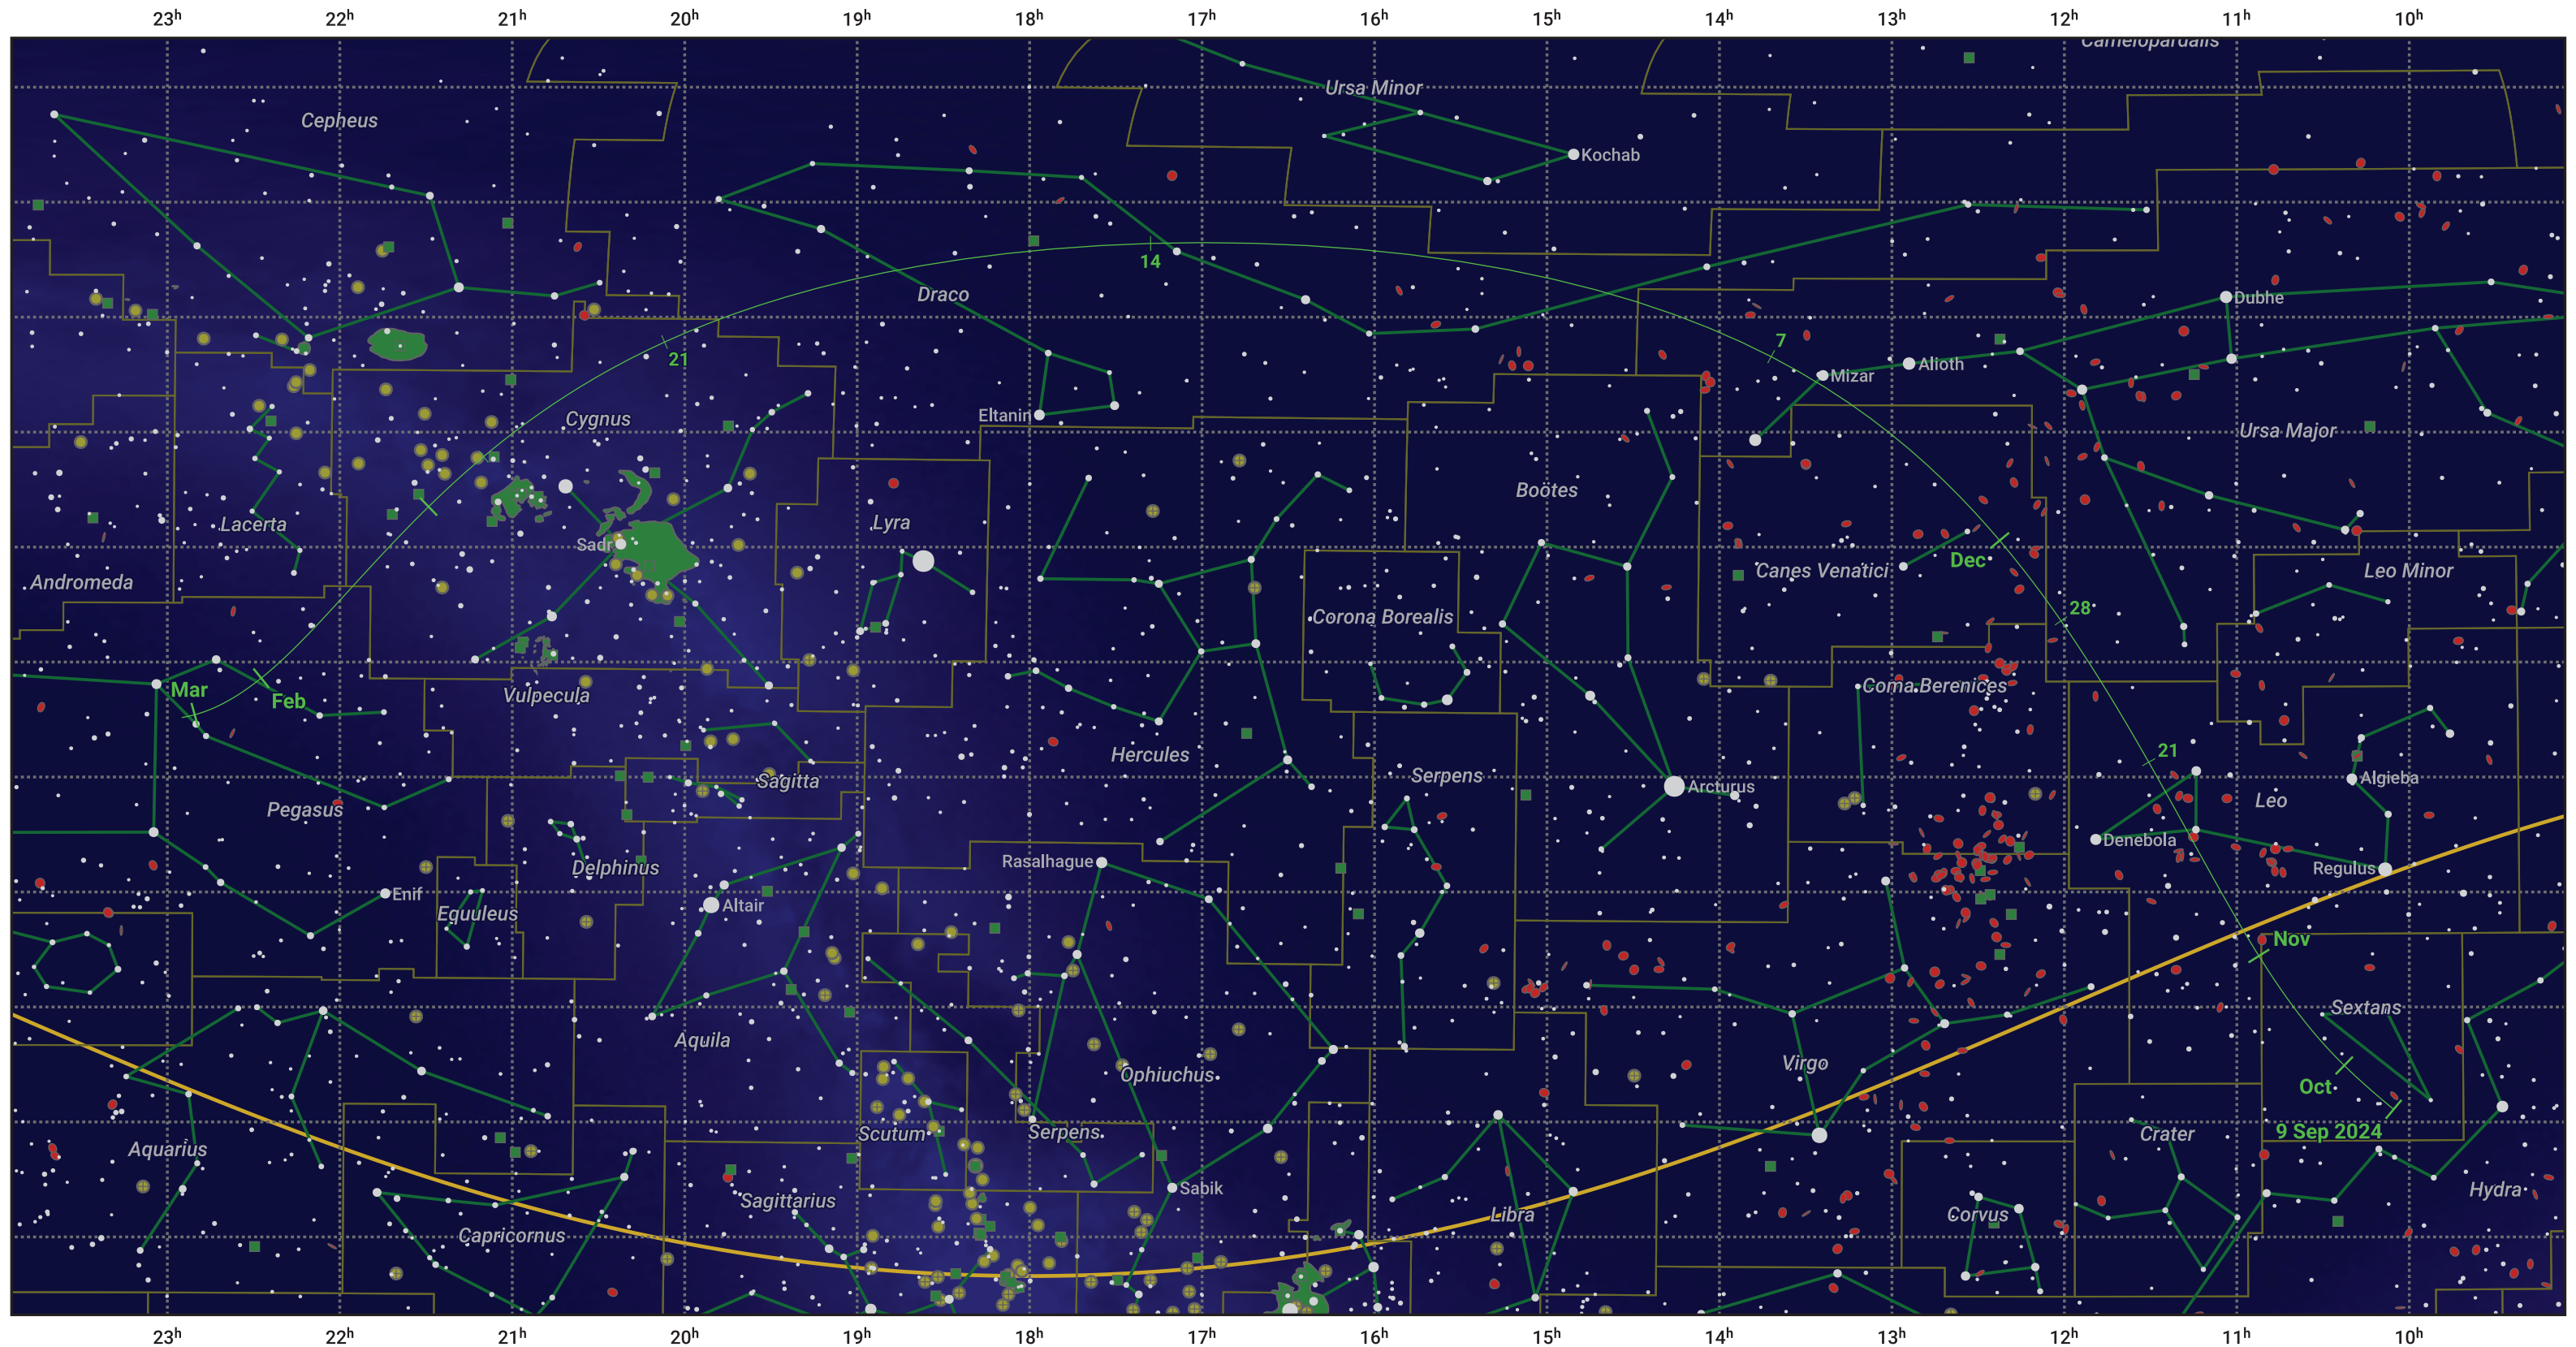

# The path of 333P/LINEAR starting on 9 Sep 2024

© Dominic Ford 2011–2024. Date markers placed at midnight UTC. Downloaded from <https://in-the-sky.org>

Magnitude scale:  6.0  5.0  4.0  3.0  2.0  1.0  0.0

Ecliptic Plane

Galaxy  Bright nebula  Open cluster  Globular cluster

Date	Mag
2024 Sep 26	15.4
2024 Oct 11	14.4
2024 Oct 25	13.4
2024 Nov 1	12.9
2024 Nov 8	12.3
2024 Nov 22	11.2
2025 Jan 1	12.2
2025 Jan 2	12.3
2025 Jan 13	13.4
2025 Jan 25	14.4
2025 Feb 7	15.4
2025 Feb 22	16.5
2025 Mar 1	16.9