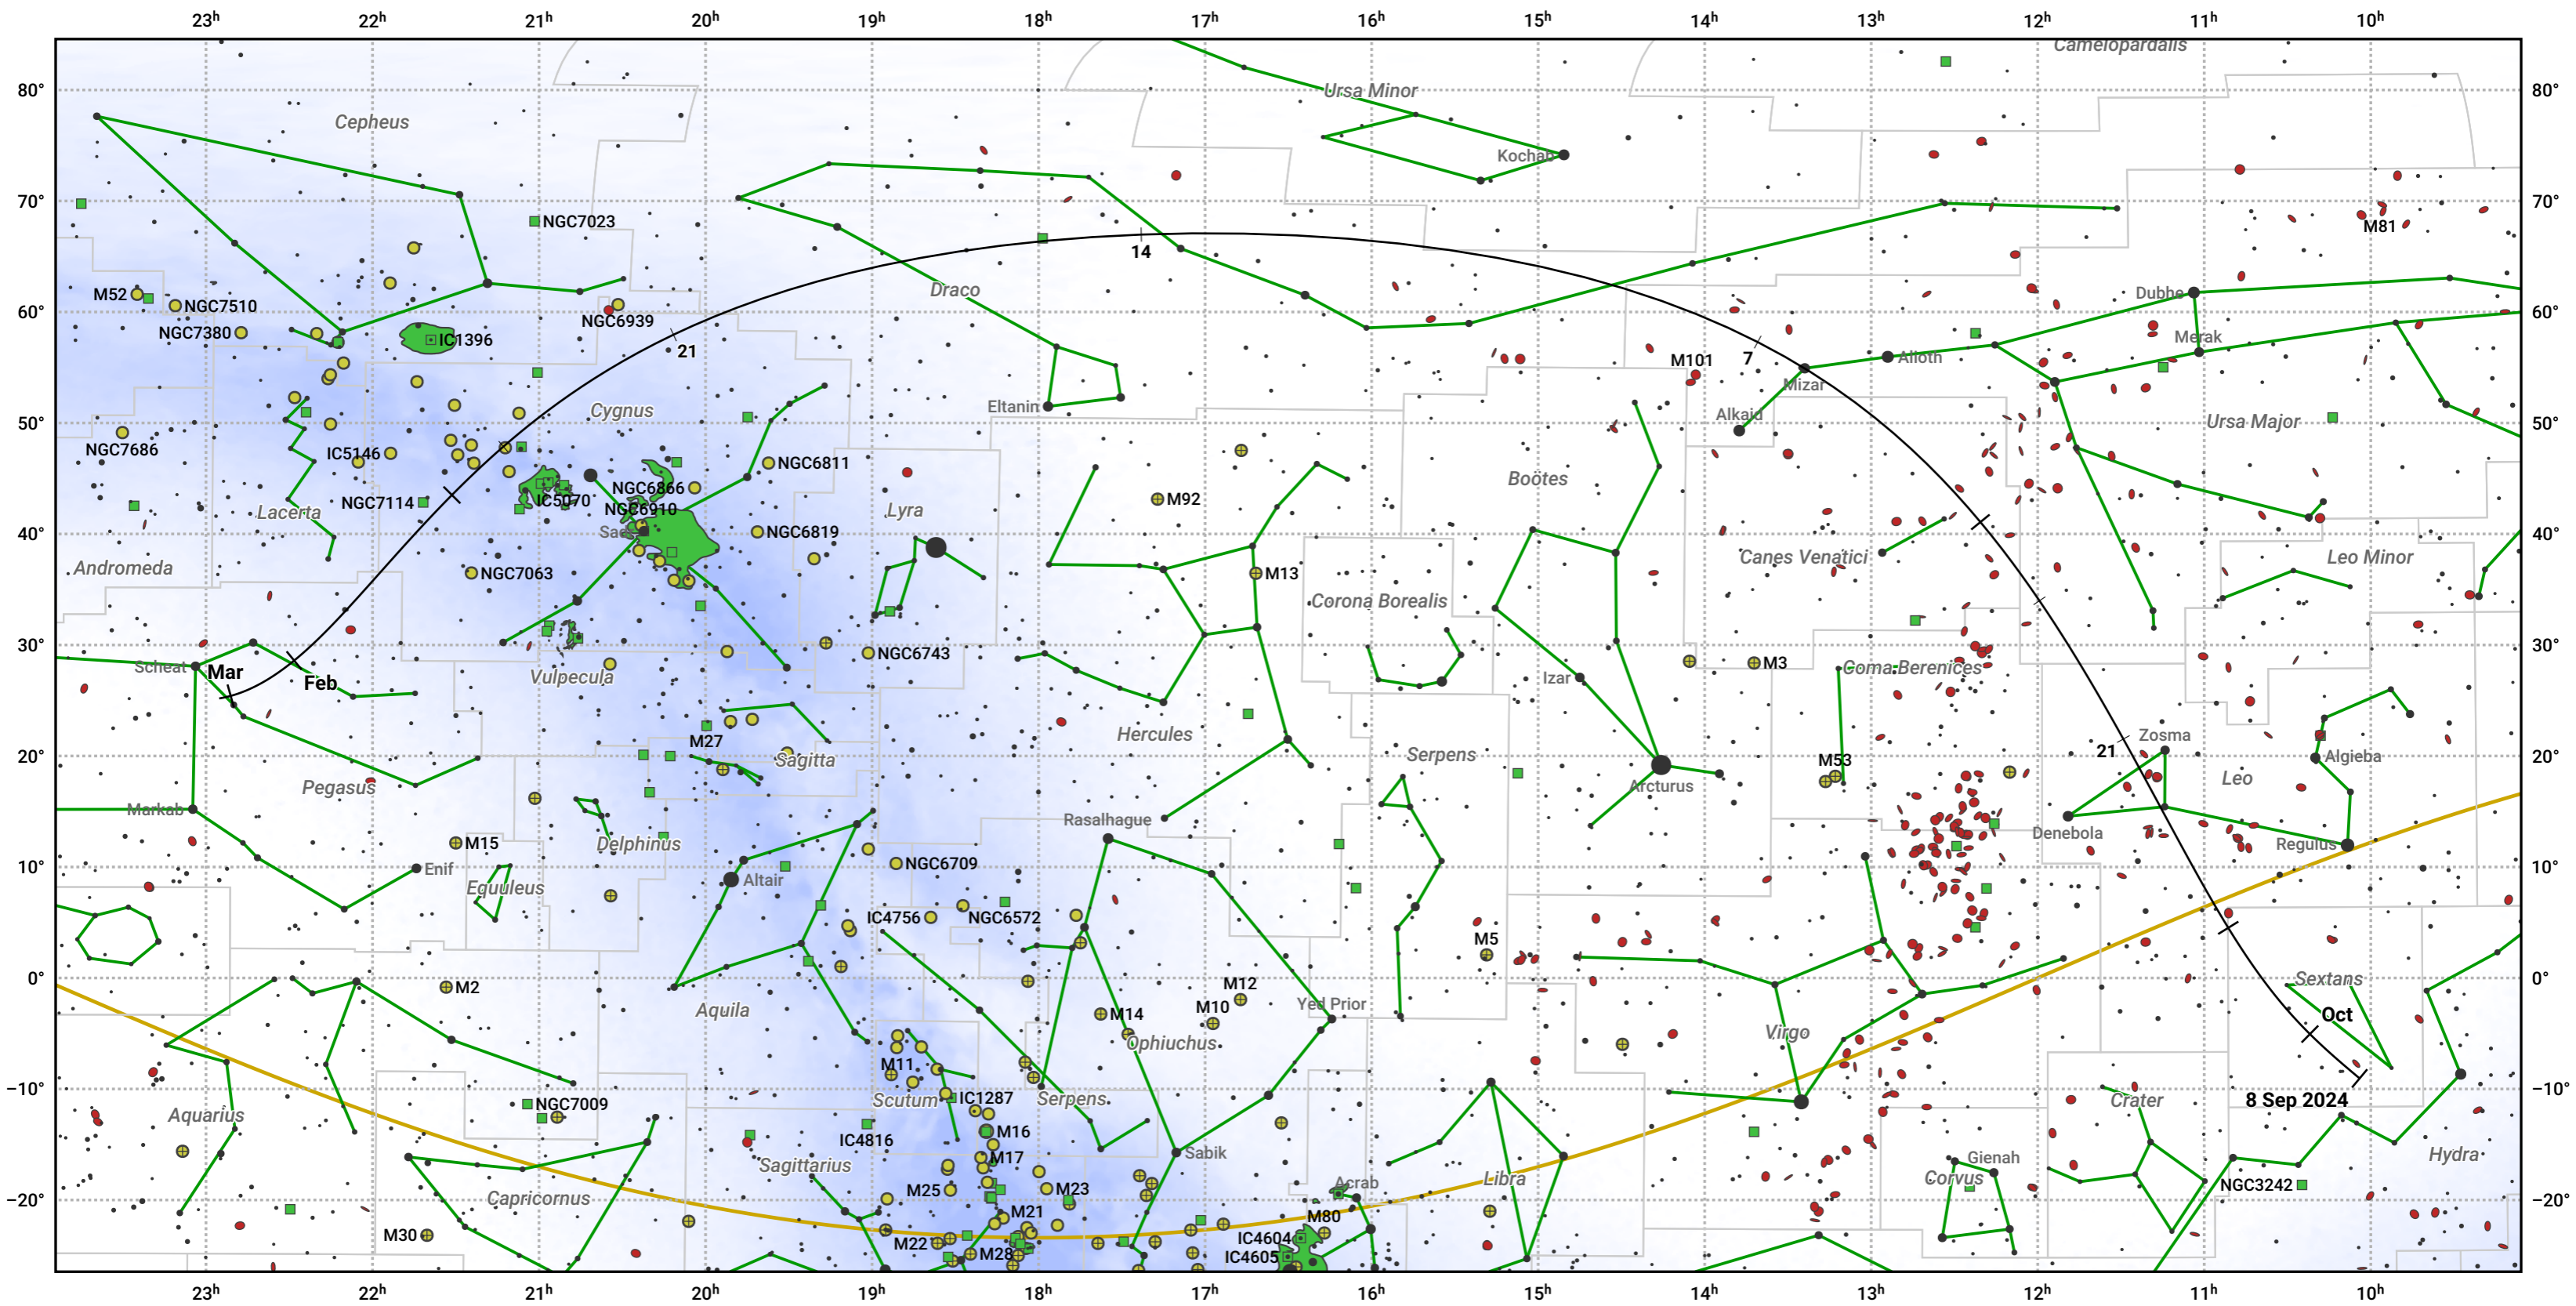

# The path of 333P/LINEAR starting on 8 Sep 2024

© Dominic Ford 2011–2024. Date markers placed at midnight UTC. Downloaded from <https://in-the-sky.org>

Magnitude scale:  -6.0  -5.0  -4.0  -3.0  -2.0  -1.0  0.0

— Ecliptic Plane

Galaxy  
  Bright nebula  
  Open cluster  
  Globular cluster

Date	Mag
2024 Sep 25	15.5
2024 Oct 10	14.5
2024 Oct 24	13.5
2024 Nov 1	12.9
2024 Nov 7	12.4
2024 Nov 20	11.4
2024 Dec 6	10.4
2024 Dec 24	11.4
2025 Jan 1	12.2
2025 Jan 3	12.4
2025 Jan 14	13.5
2025 Jan 26	14.5
2025 Feb 8	15.5
2025 Feb 23	16.6
2025 Mar 1	16.9