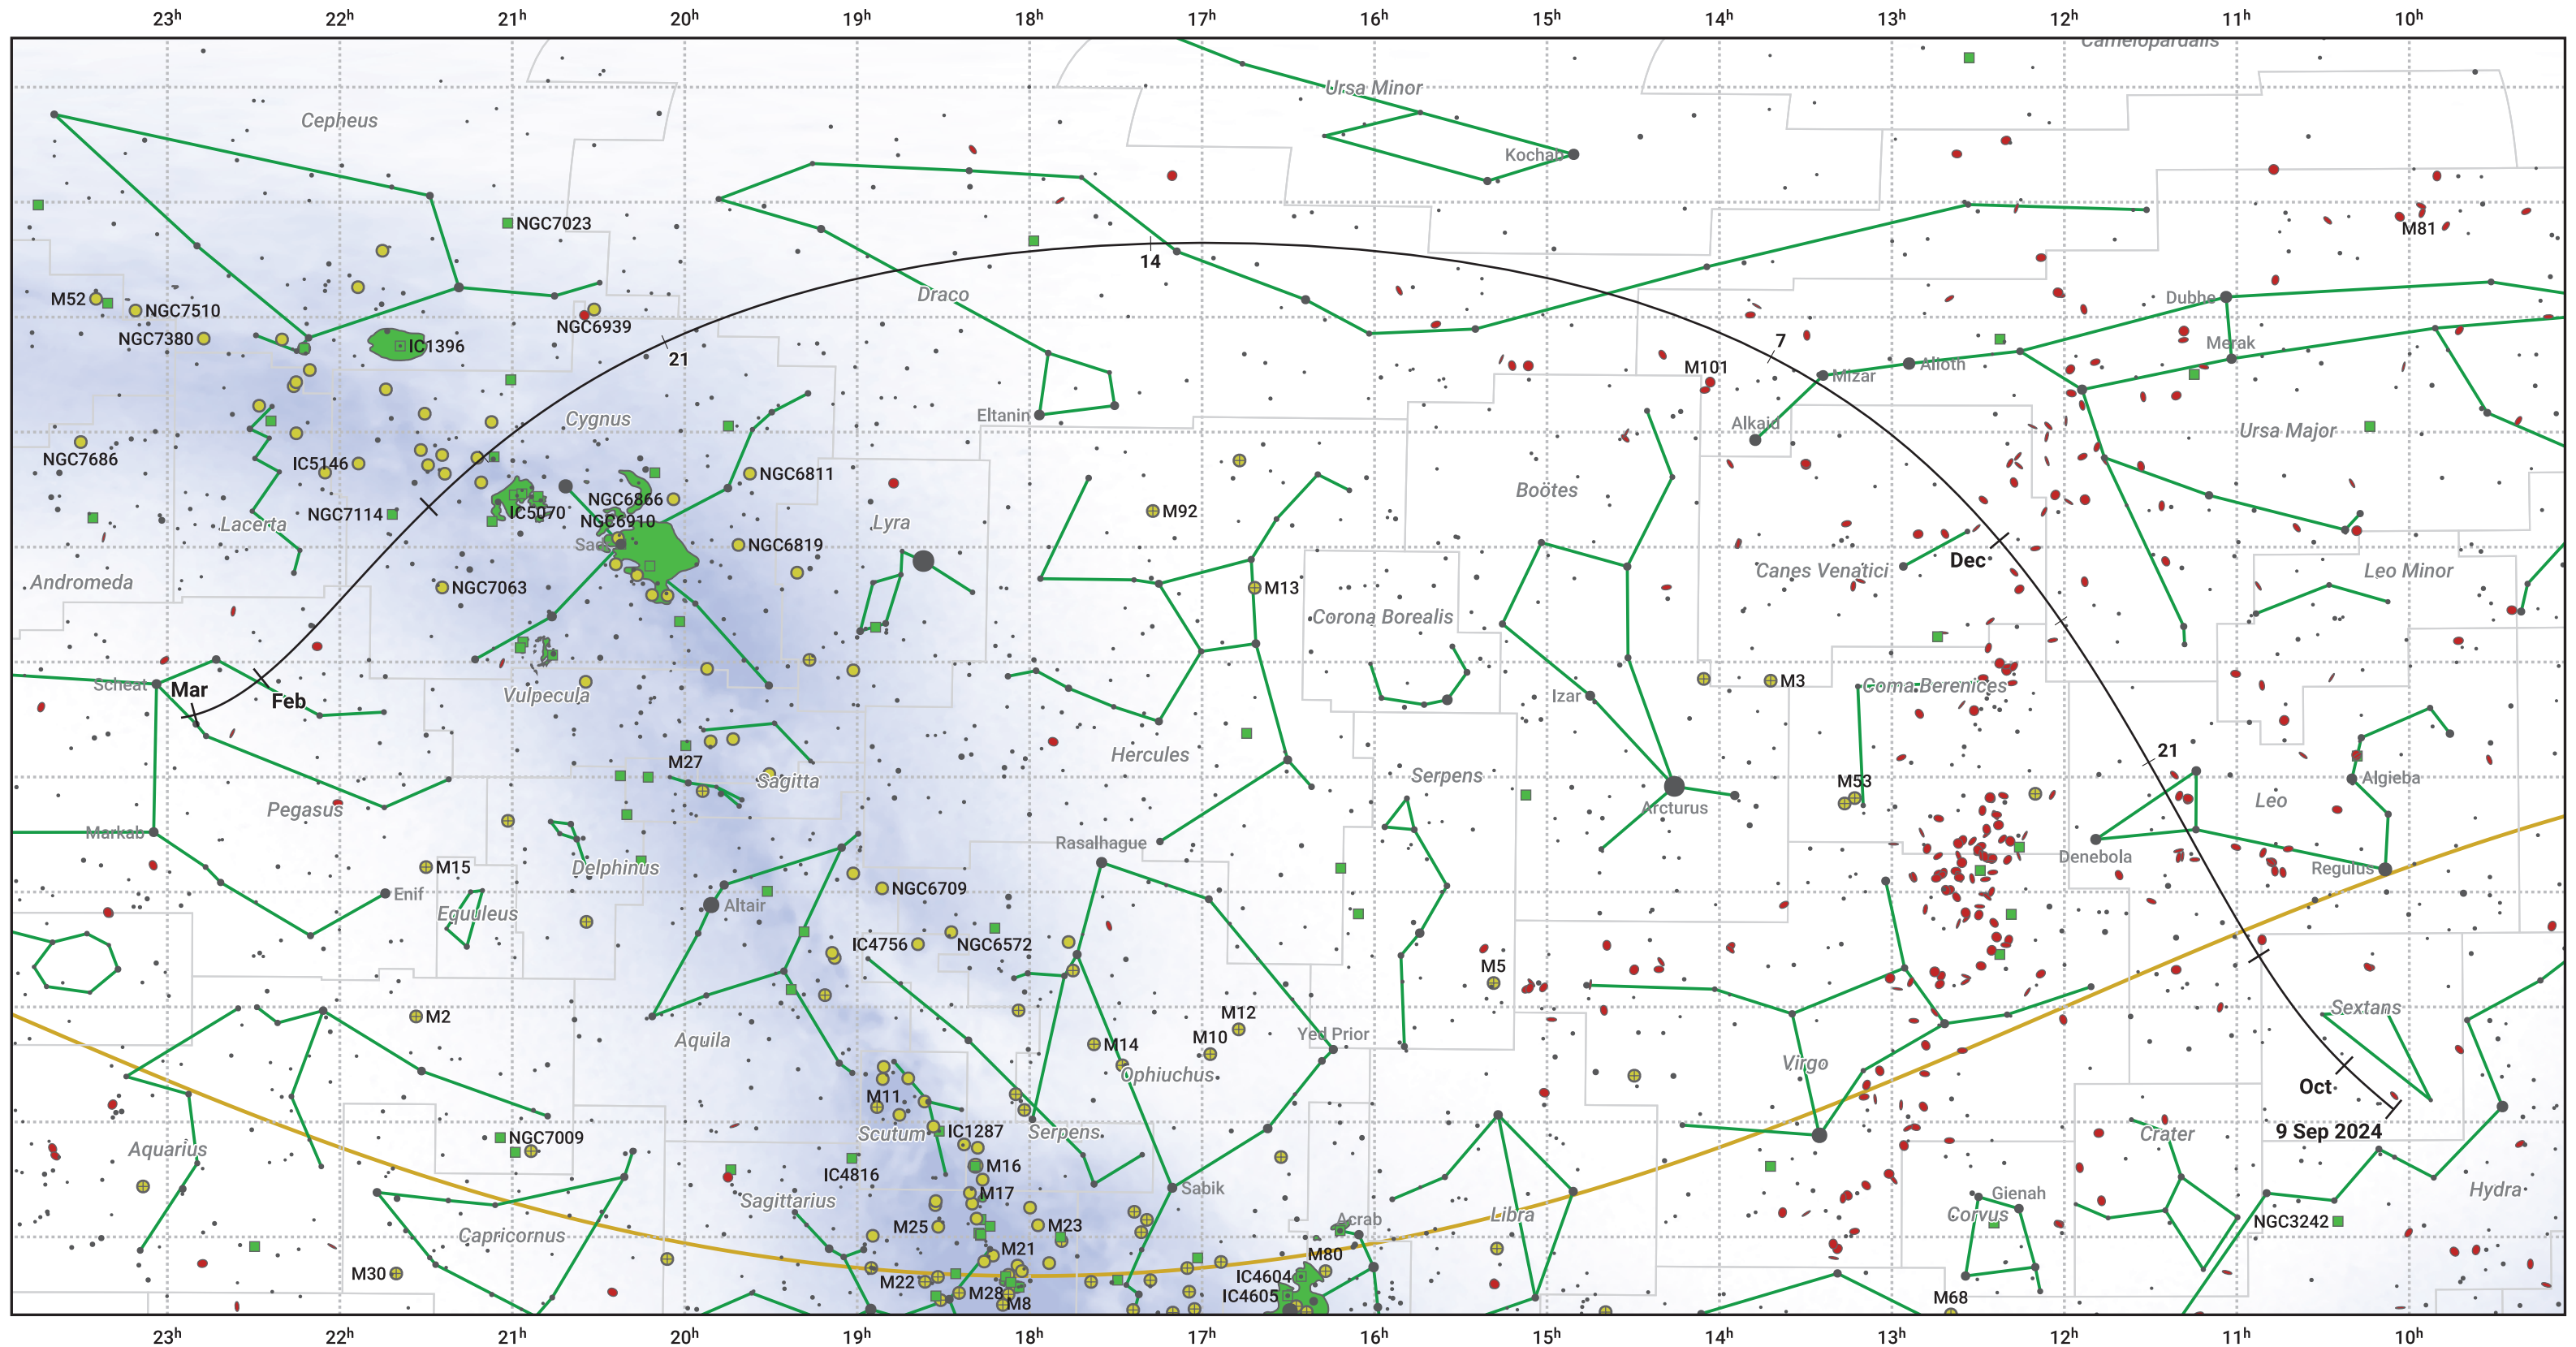

# The path of 333P/LINEAR starting on 9 Sep 2024

© Dominic Ford 2011–2024. Date markers placed at midnight UTC. Downloaded from <https://in-the-sky.org>

Magnitude scale: ● 6.0 ● 5.0 ● 4.0 ● 3.0 ● 2.0 ● 1.0 ● 0.0

— Ecliptic Plane

● Galaxy    ■ Bright nebula    ● Open cluster    ⊕ Globular cluster

Date	Mag
2024 Sep 26	15.4
2024 Oct 11	14.4
2024 Oct 25	13.4
2024 Nov 1	12.9
2024 Nov 8	12.3
2024 Nov 22	11.2
2025 Jan 1	12.2
2025 Jan 2	12.3
2025 Jan 13	13.4
2025 Jan 25	14.4
2025 Feb 7	15.4
2025 Feb 22	16.5
2025 Mar 1	16.9