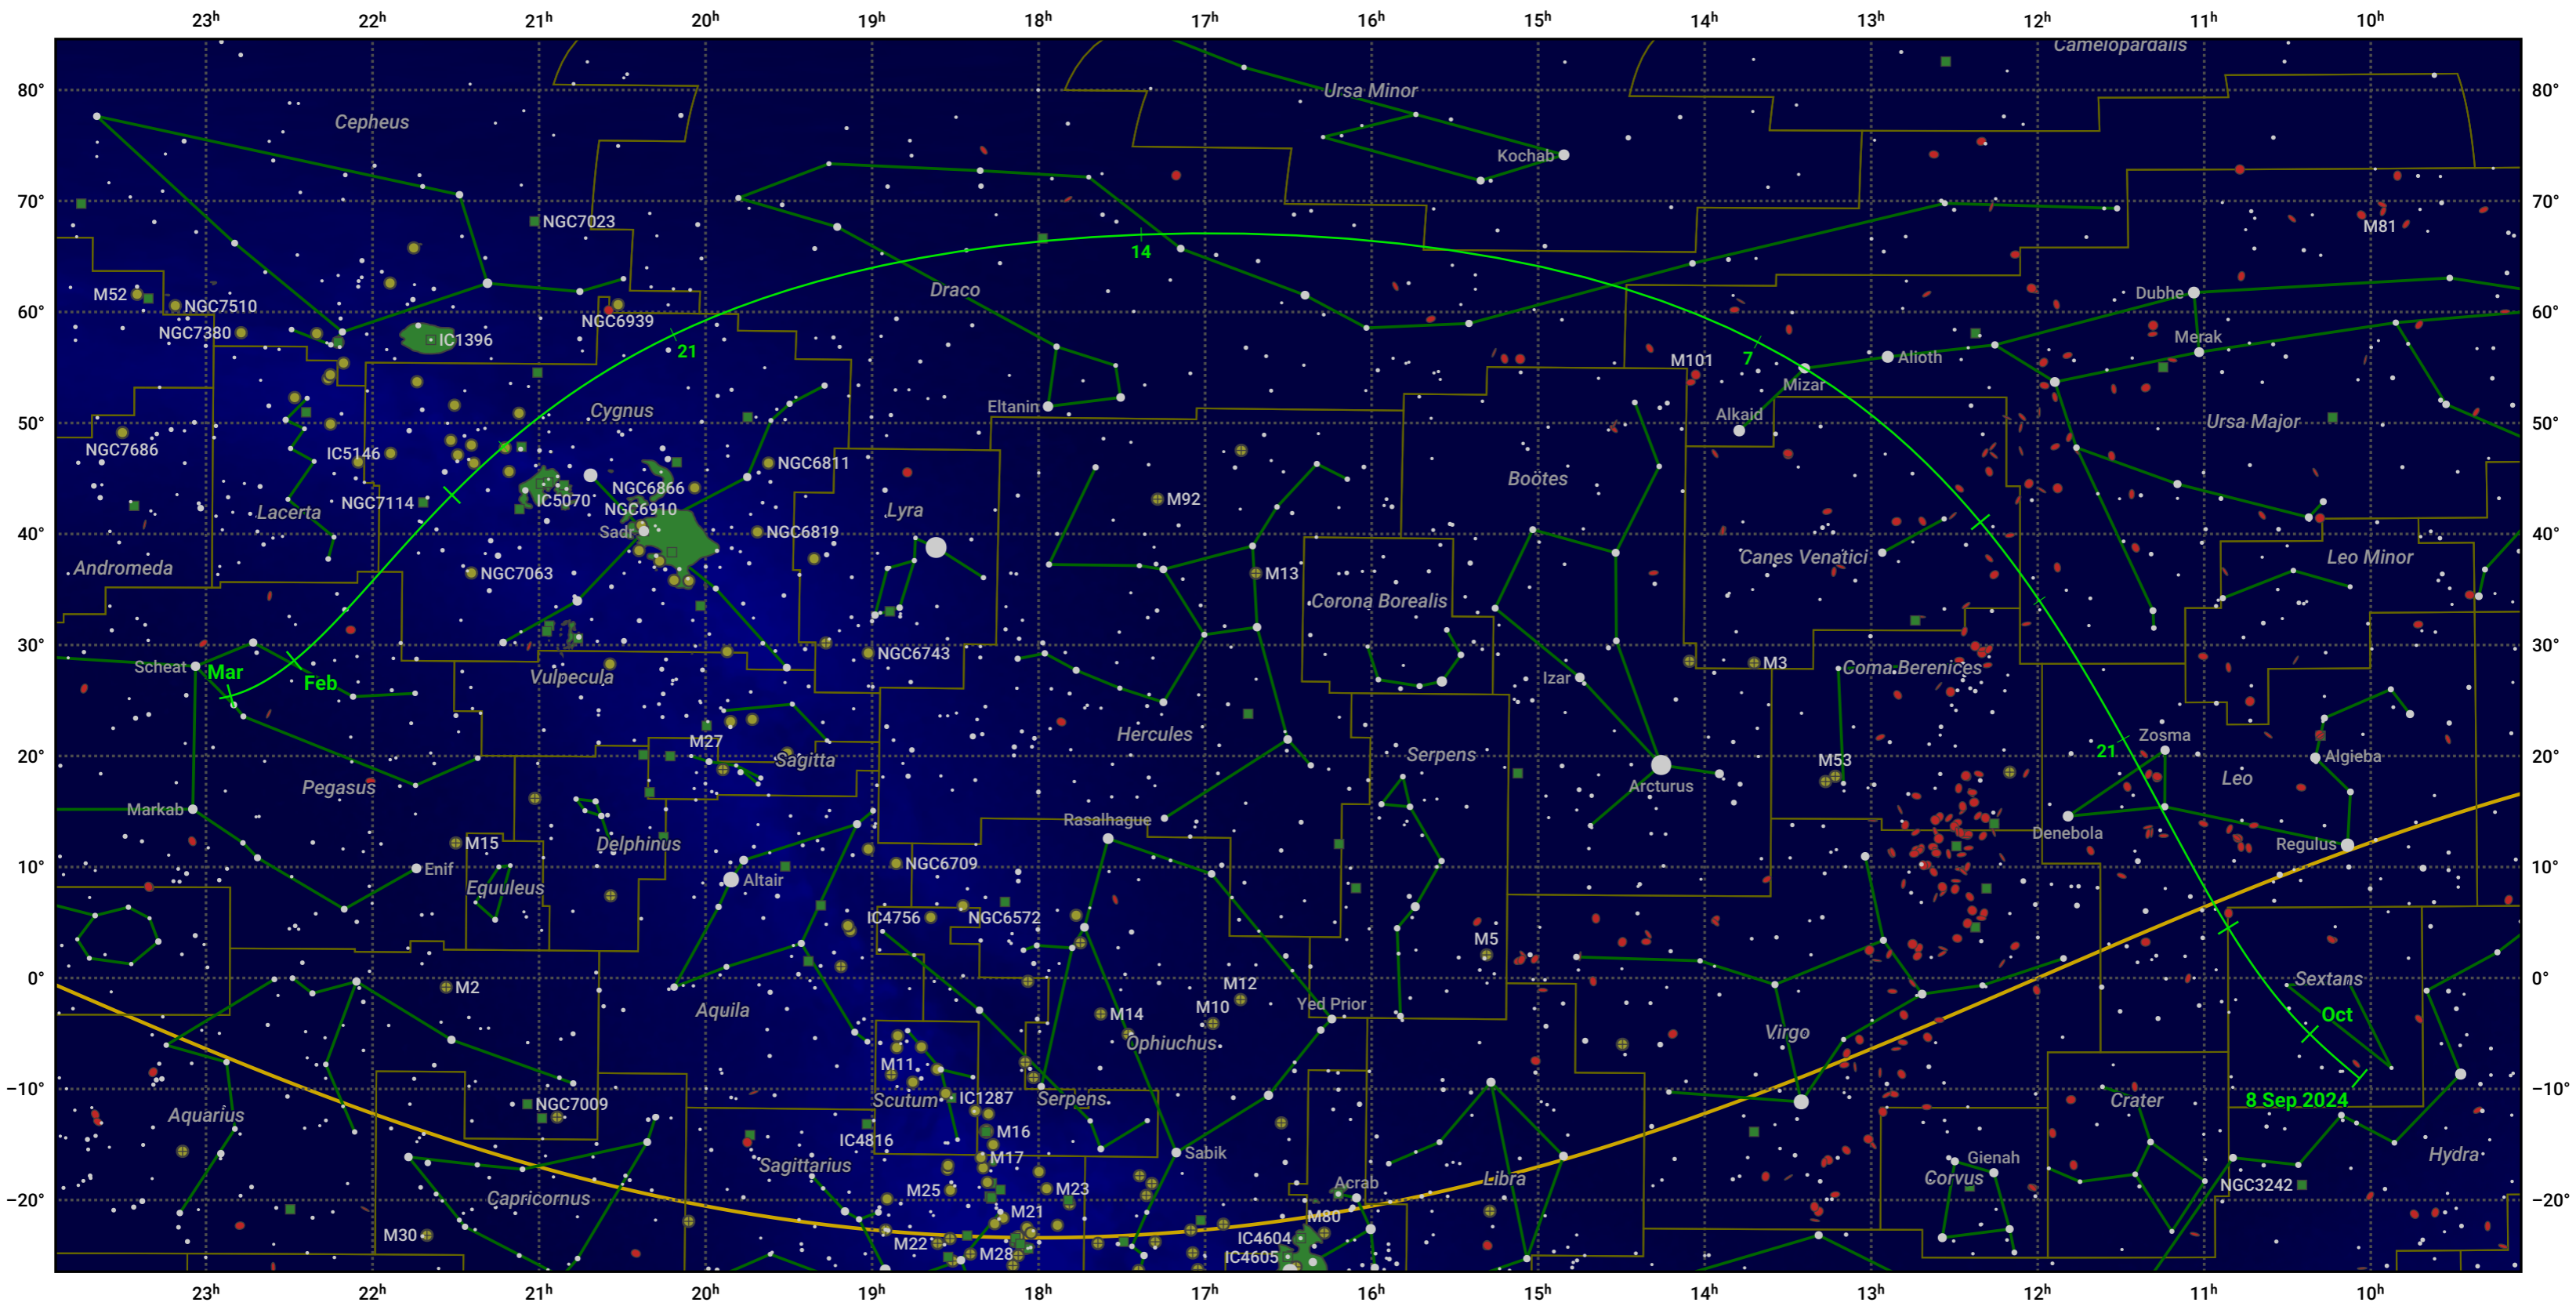

# The path of 333P/LINEAR starting on 8 Sep 2024

© Dominic Ford 2011–2024. Date markers placed at midnight UTC. Downloaded from <https://in-the-sky.org>

Magnitude scale:  -6.0  -5.0  -4.0  -3.0  -2.0  -1.0  0.0

— Ecliptic Plane

Galaxy  
  Bright nebula  
  Open cluster  
  Globular cluster

Date	Mag
2024 Sep 25	15.5
2024 Oct 10	14.5
2024 Oct 24	13.5
2024 Nov 1	12.9
2024 Nov 7	12.4
2024 Nov 20	11.4
2024 Dec 6	10.4
2024 Dec 24	11.4
2025 Jan 1	12.2
2025 Jan 3	12.4
2025 Jan 14	13.5
2025 Jan 26	14.5
2025 Feb 8	15.5
2025 Feb 23	16.6
2025 Mar 1	16.9